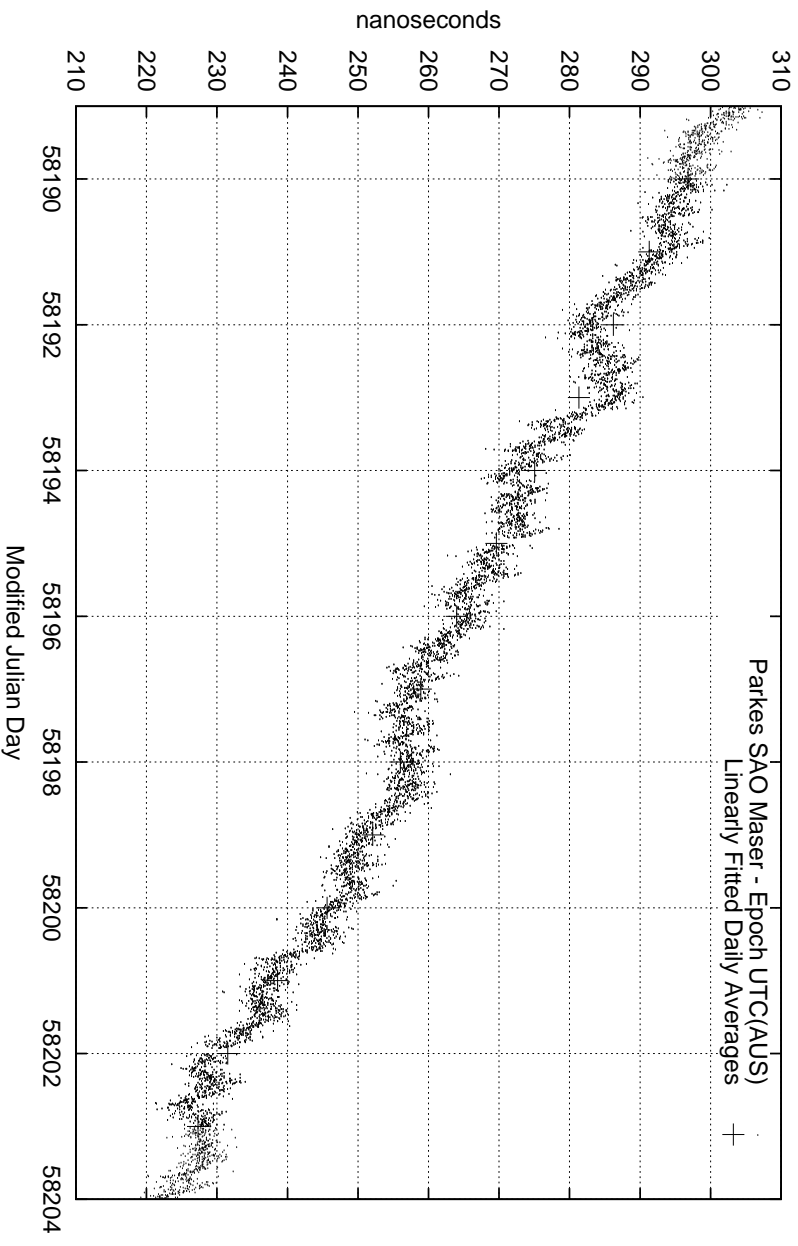

GPS Common-View Time-Transfer between ATNF Parkes and NMI Sydney

GPS Common-View Frequency Transfer between ATNF Parkes and NMI Sydney