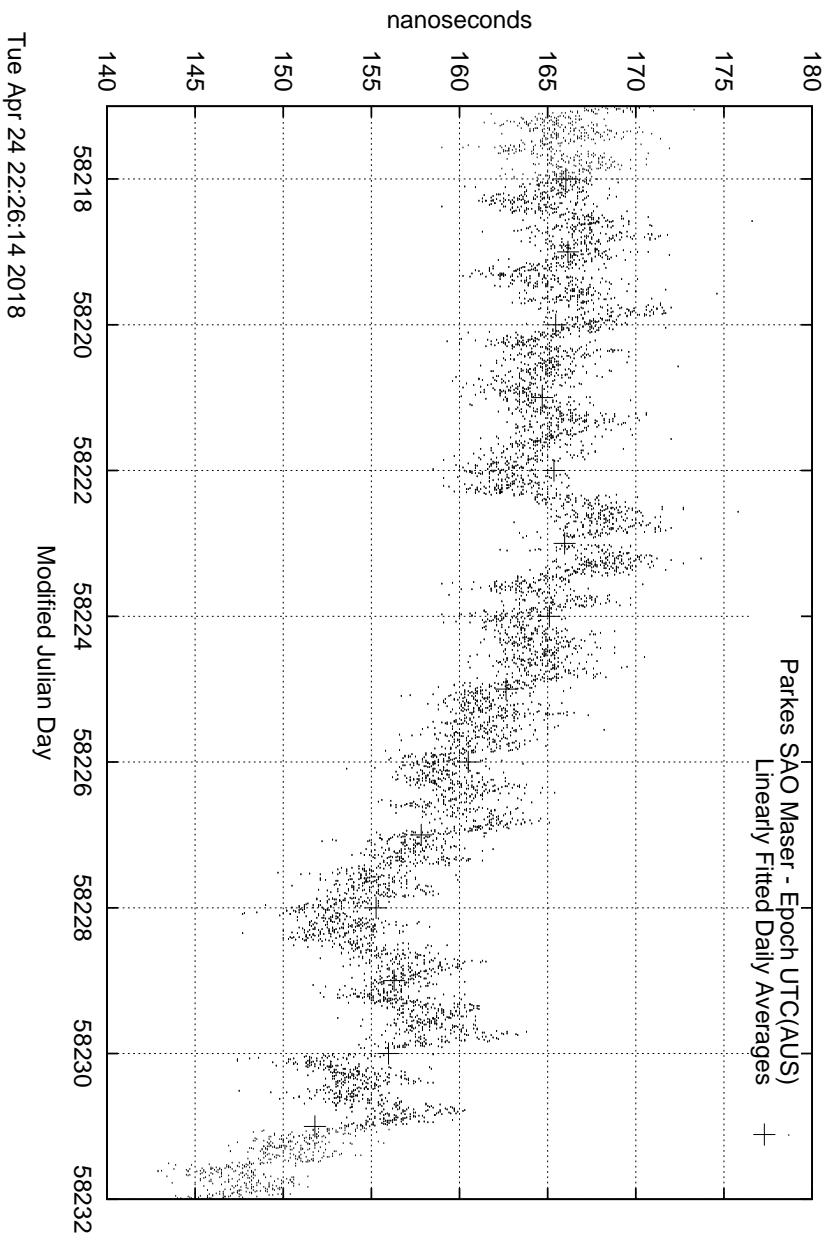

GPS Common-View Time-Transfer between ATNF Parkes and NMI Sydney

GPS Common-View Frequency Transfer between ATNF Parkes and NMI Sydney