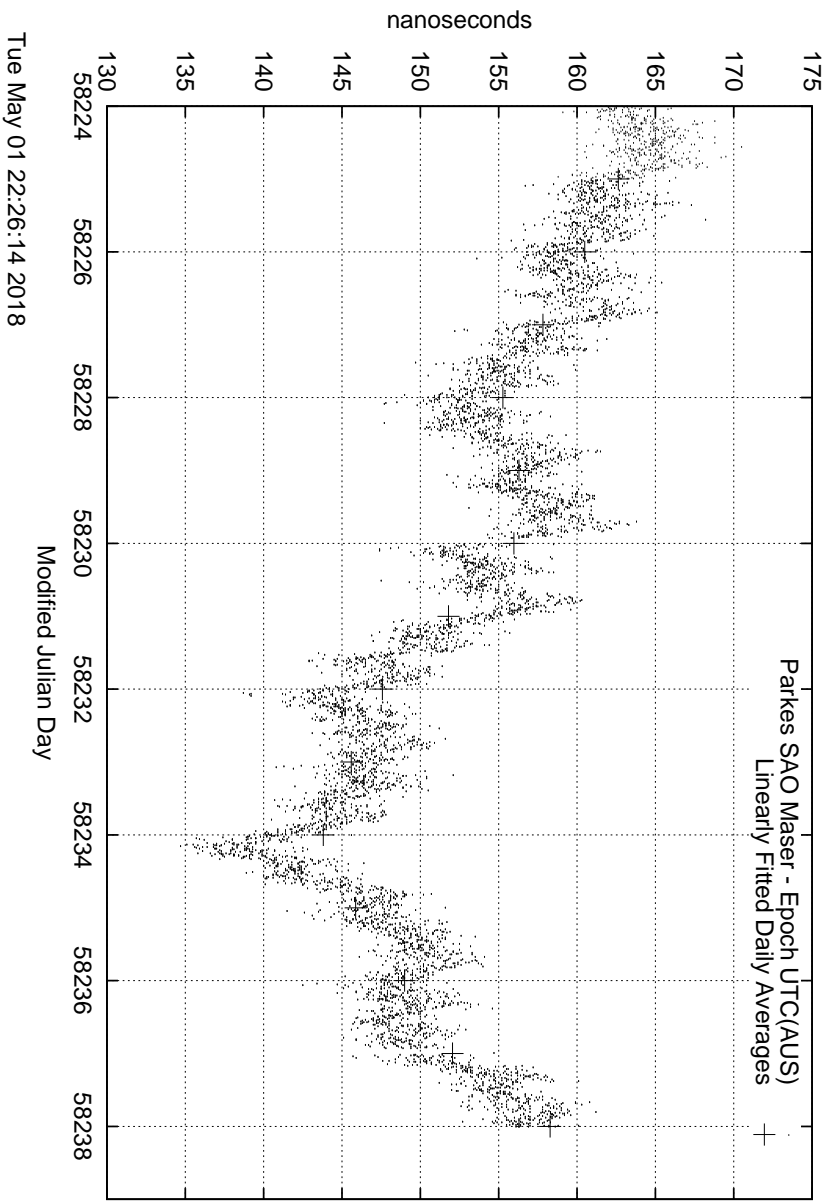

GPS Common-View Time-Transfer between ATNF Parkes and NMI Sydney

GPS Common-View Frequency Transfer between ATNF Parkes and NMI Sydney