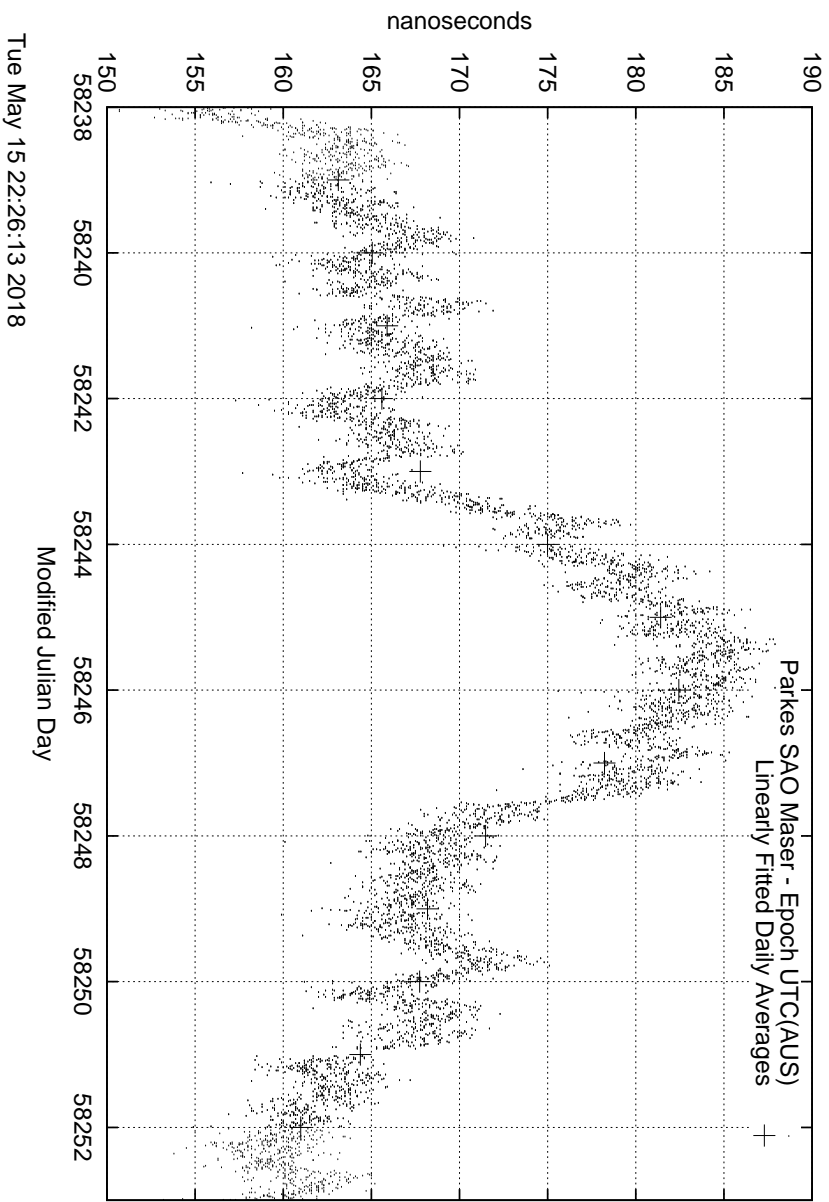

GPS Common-View Time-Transfer between ATNF Parkes and NMI Sydney

GPS Common-View Frequency Transfer between ATNF Parkes and NMI Sydney