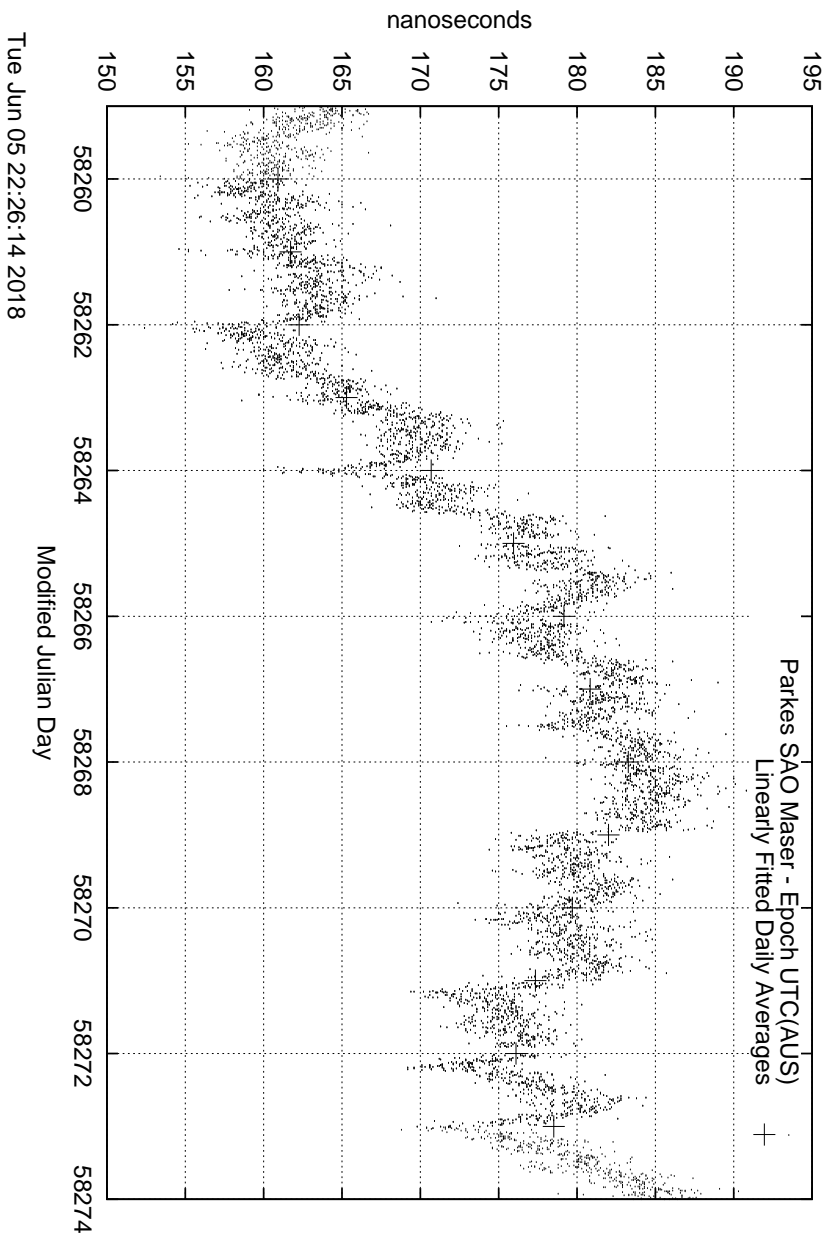

GPS Common-View Time-Transfer between ATNF Parkes and NMI Sydney

GPS Common-View Frequency Transfer between ATNF Parkes and NMI Sydney