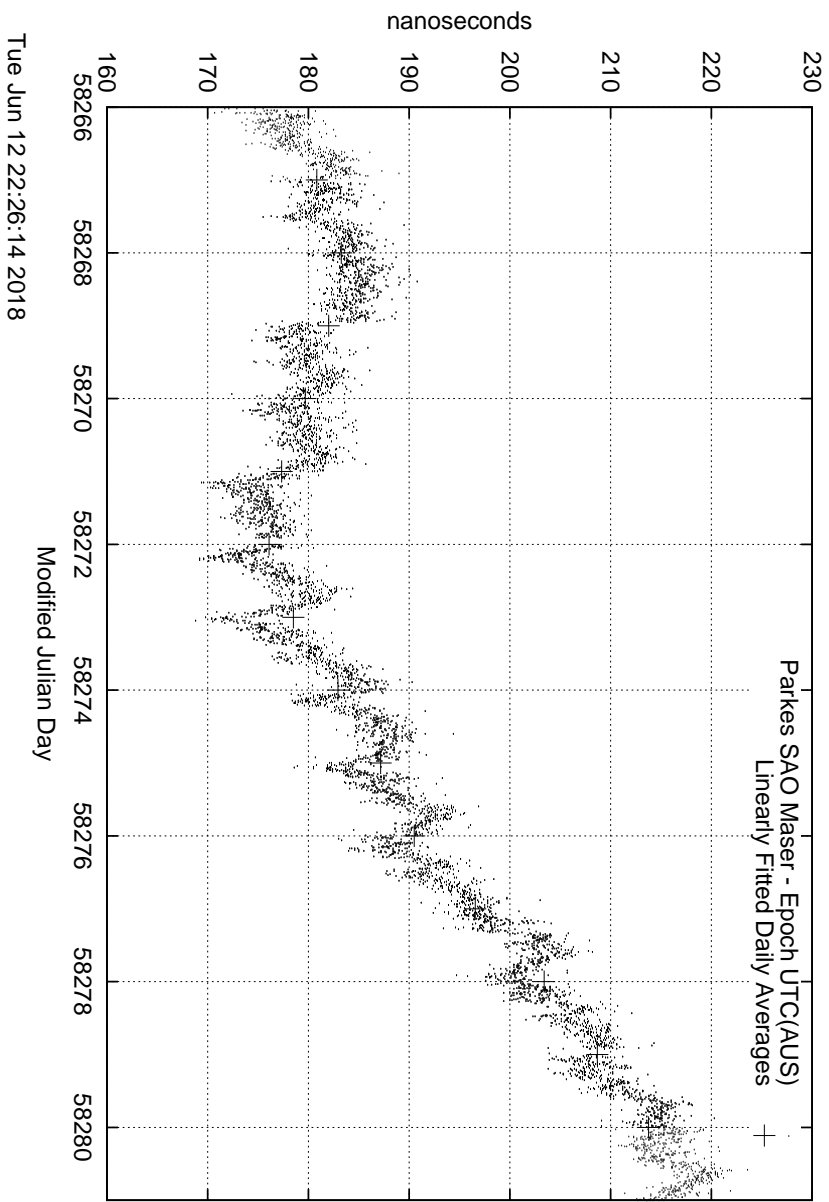

GPS Common-View Time-Transfer between ATNF Parkes and NMI Sydney

GPS Common-View Frequency Transfer between ATNF Parkes and NMI Sydney