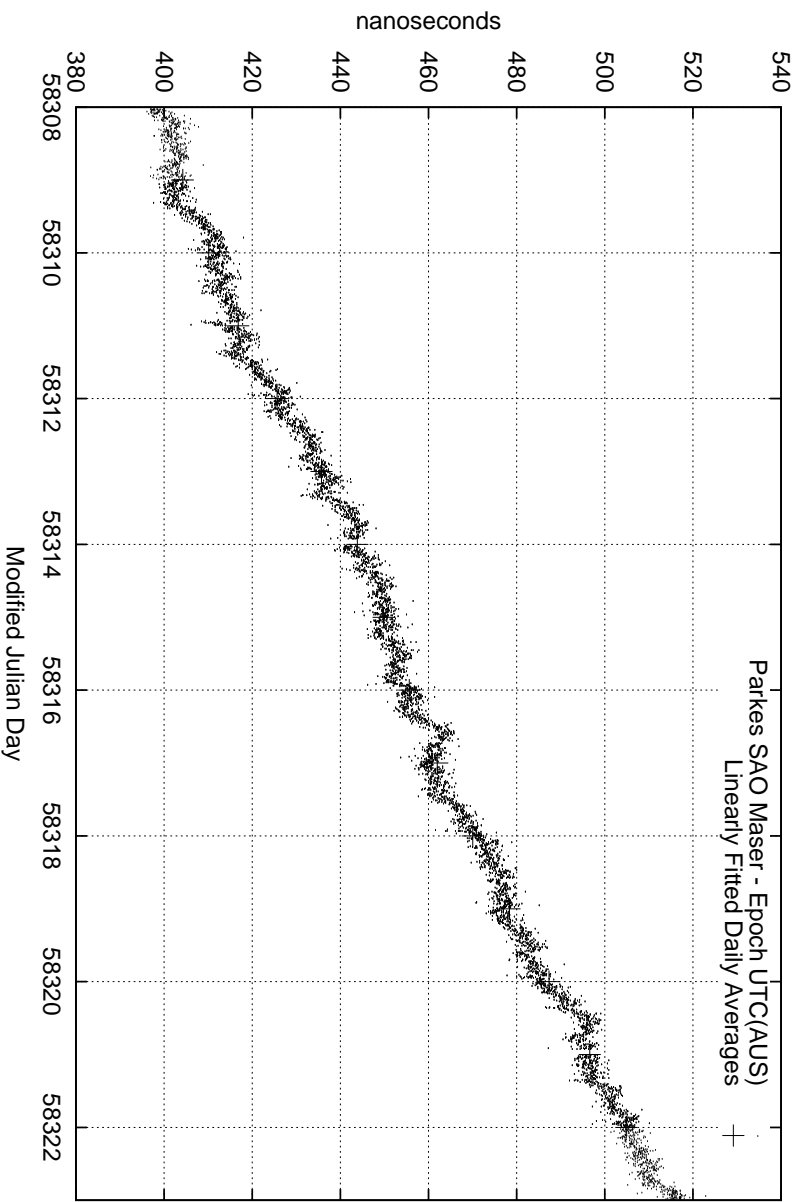

GPS Common-View Time-Transfer between ATNF Parkes and NMI Sydney

GPS Common-View Frequency Transfer between ATNF Parkes and NMI Sydney