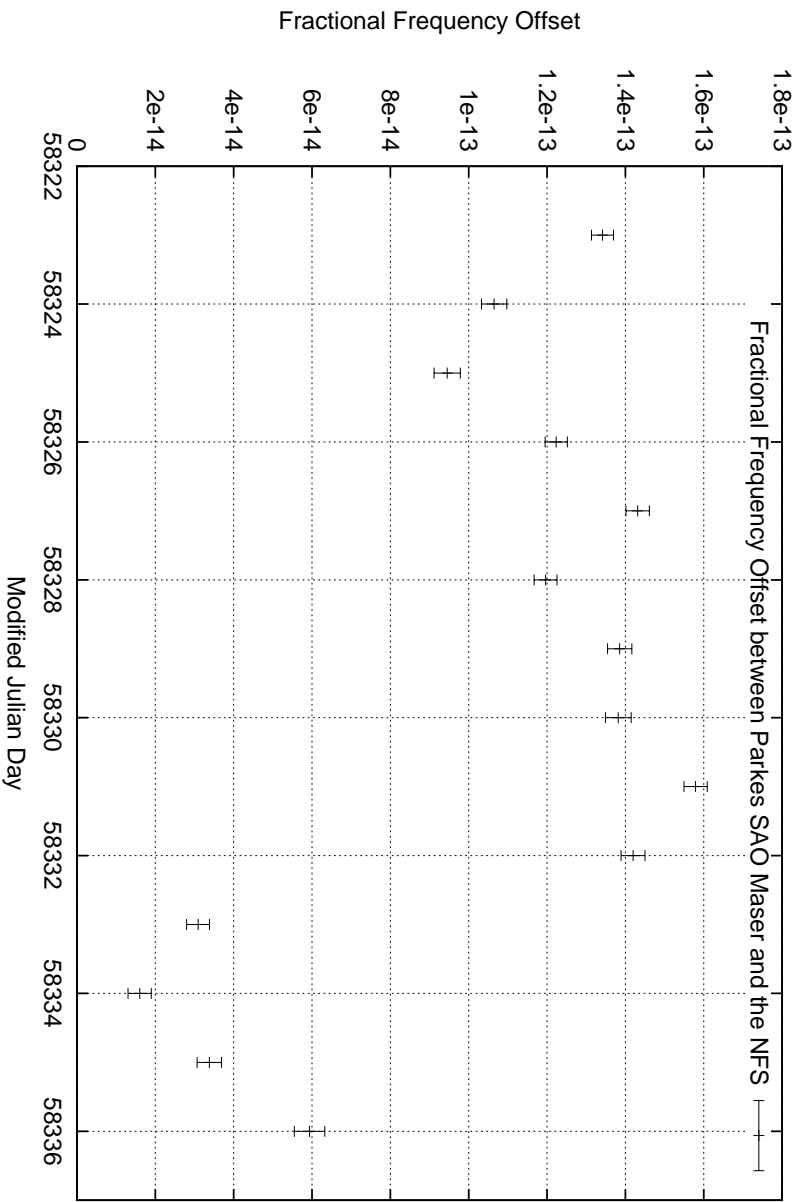

GPS Common-View Frequency Transfer between ATNF Parkes and NMI Sydney

Tue Aug 07 22:26:14 2018

Modified Julian Day