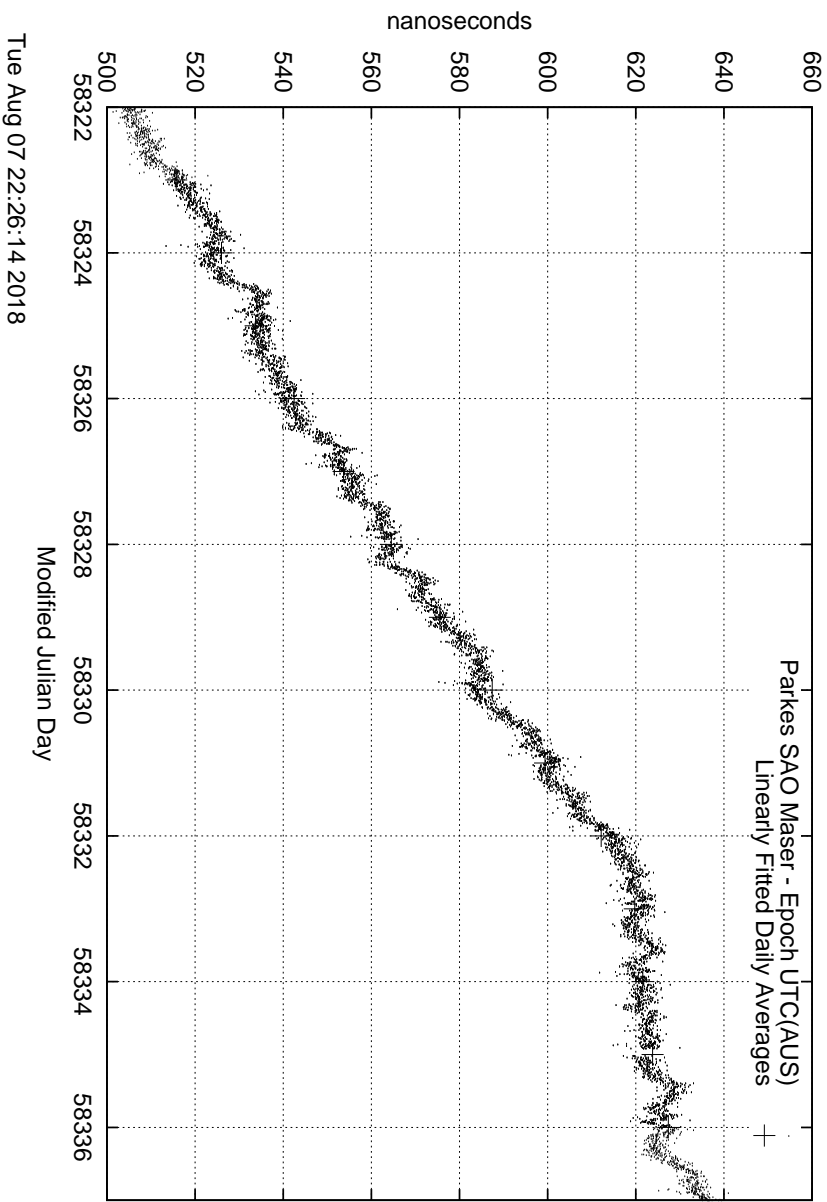

GPS Common-View Time-Transfer between ATNF Parkes and NMI Sydney

Tue Aug 07 22:26:14 2018

Modified Julian Day