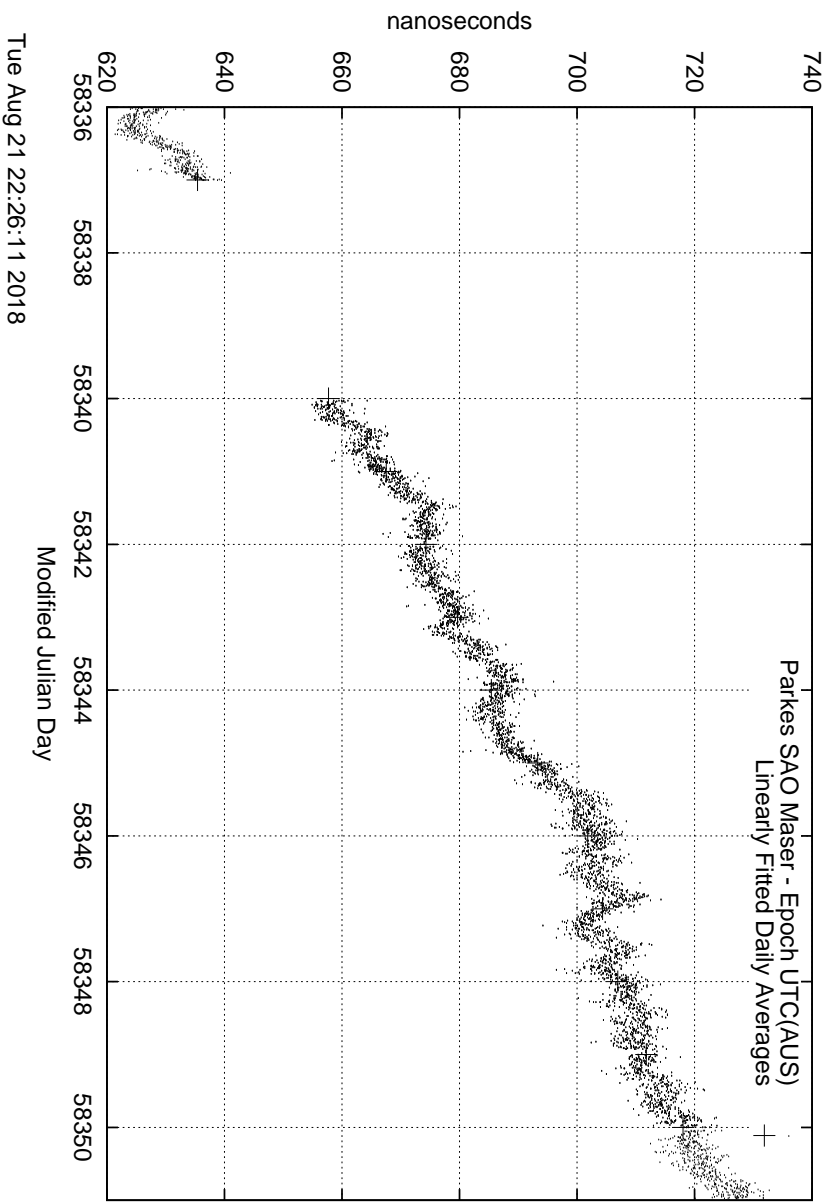

GPS Common-View Time-Transfer between ATNF Parkes and NMI Sydney

GPS Common-View Frequency Transfer between ATNF Parkes and NMI Sydney