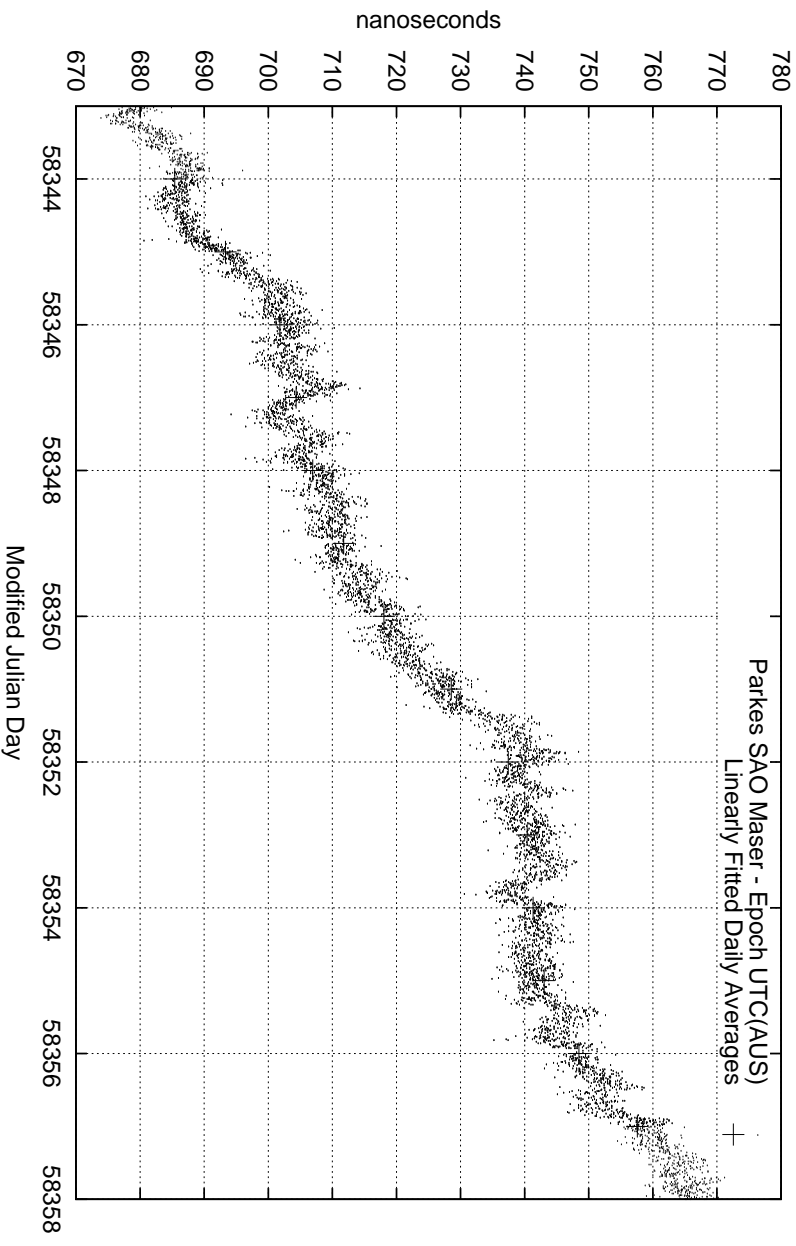

GPS Common-View Time-Transfer between ATNF Parkes and NMI Sydney

GPS Common-View Frequency Transfer between ATNF Parkes and NMI Sydney