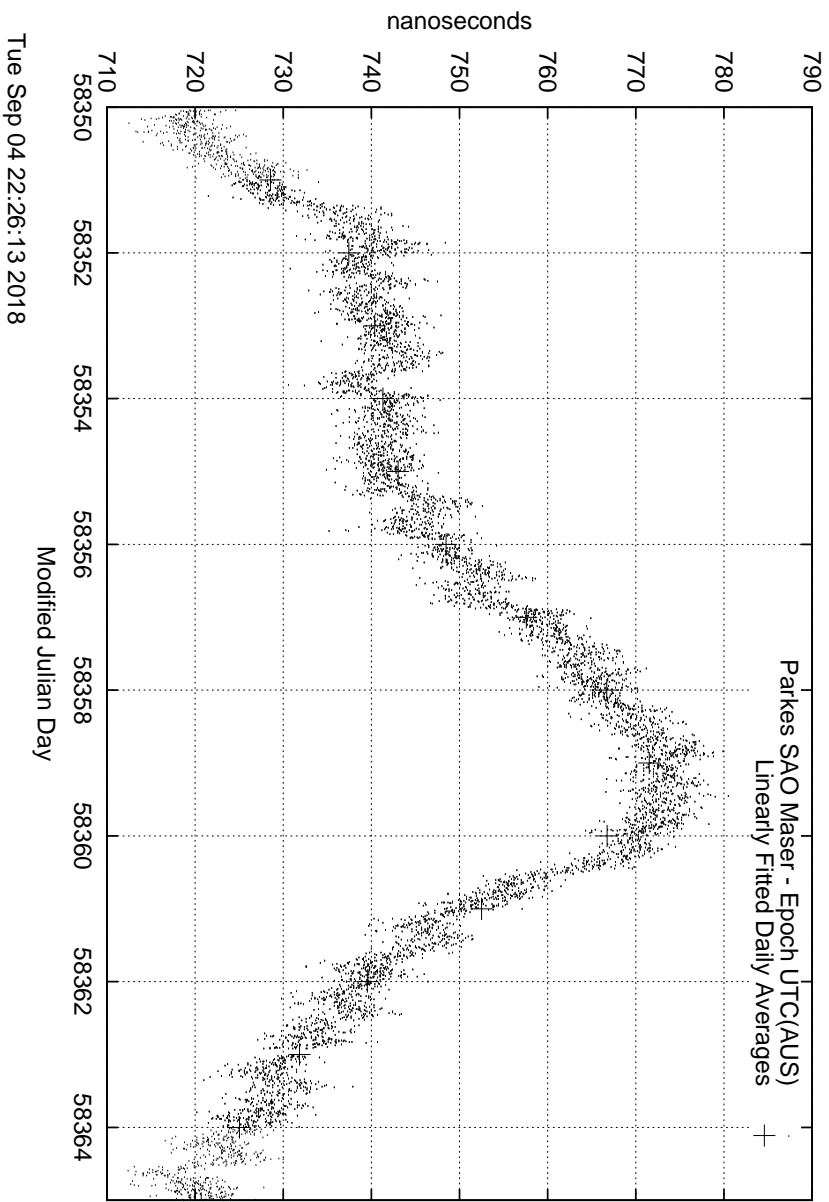

GPS Common-View Time-Transfer between ATNF Parkes and NMI Sydney

GPS Common-View Frequency Transfer between ATNF Parkes and NMI Sydney