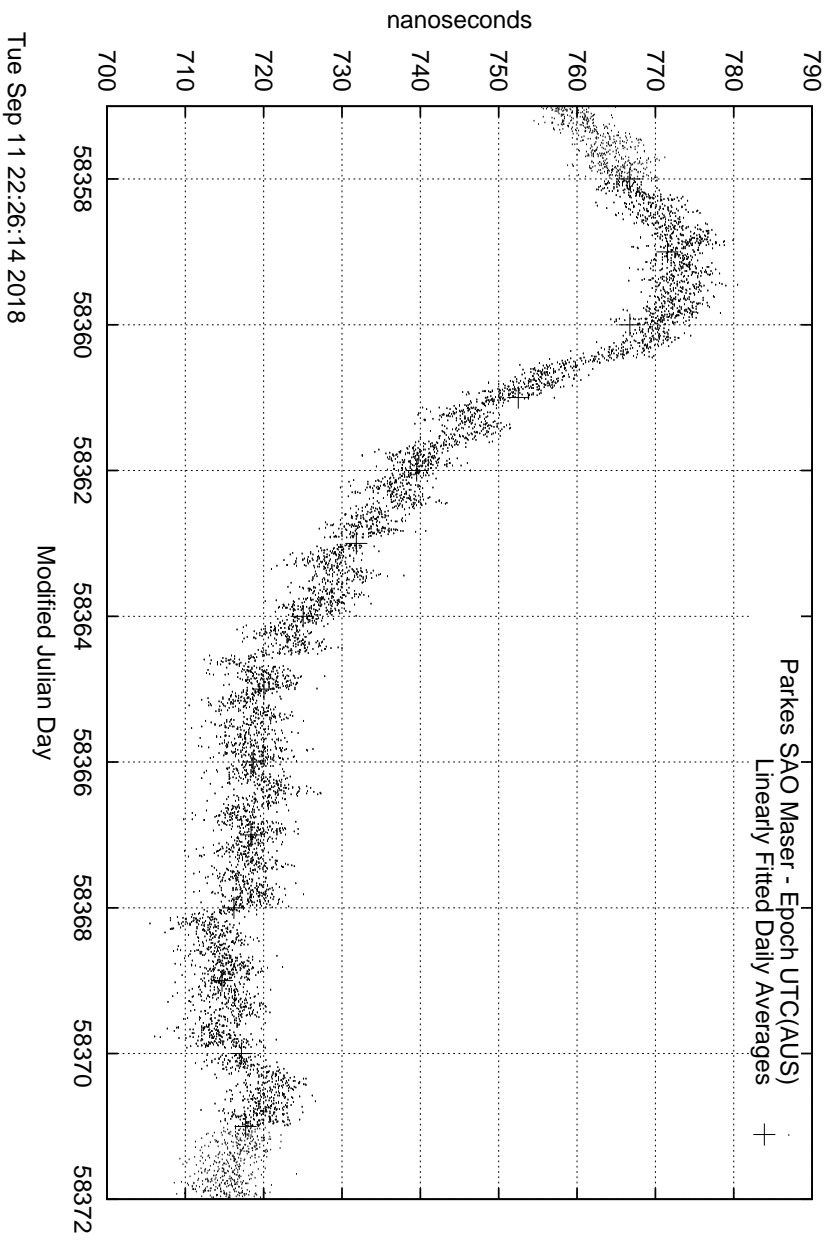

GPS Common-View Time-Transfer between ATNF Parkes and NMI Sydney

GPS Common-View Frequency Transfer between ATNF Parkes and NMI Sydney