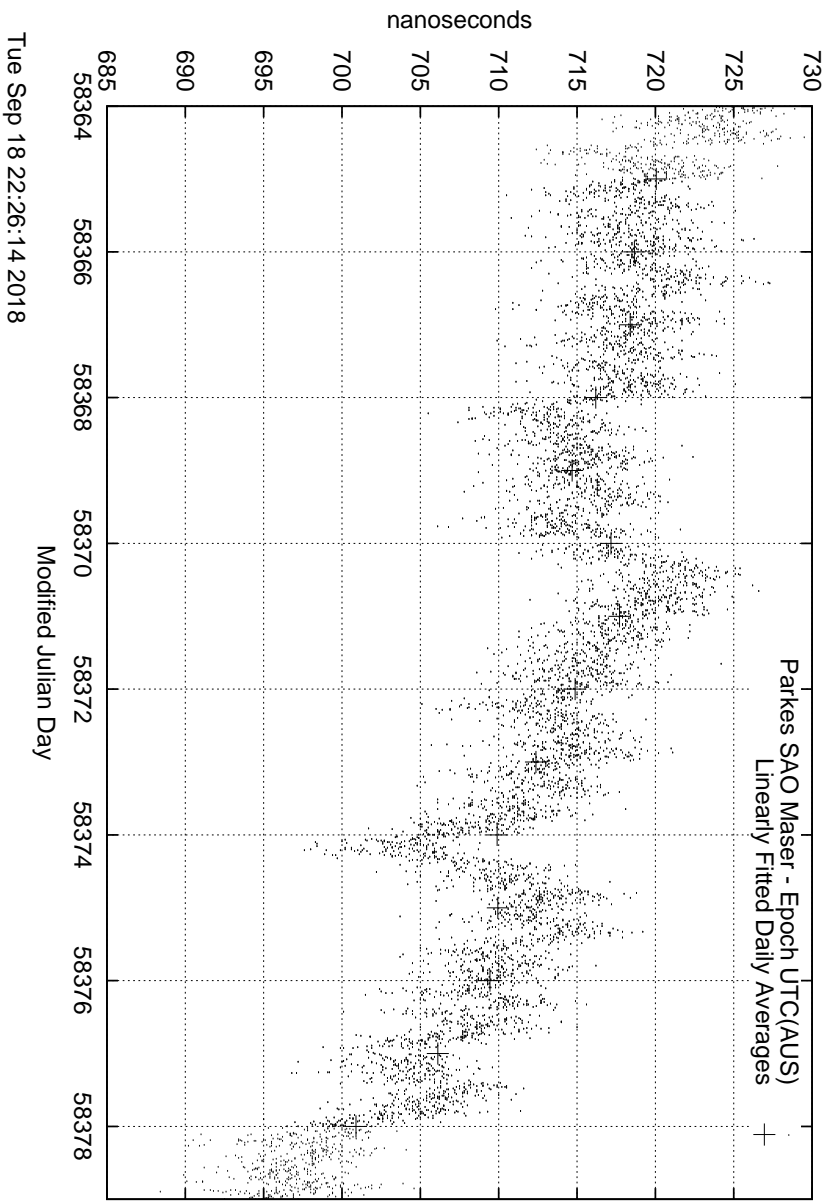

GPS Common-View Time-Transfer between ATNF Parkes and NMI Sydney

GPS Common-View Frequency Transfer between ATNF Parkes and NMI Sydney