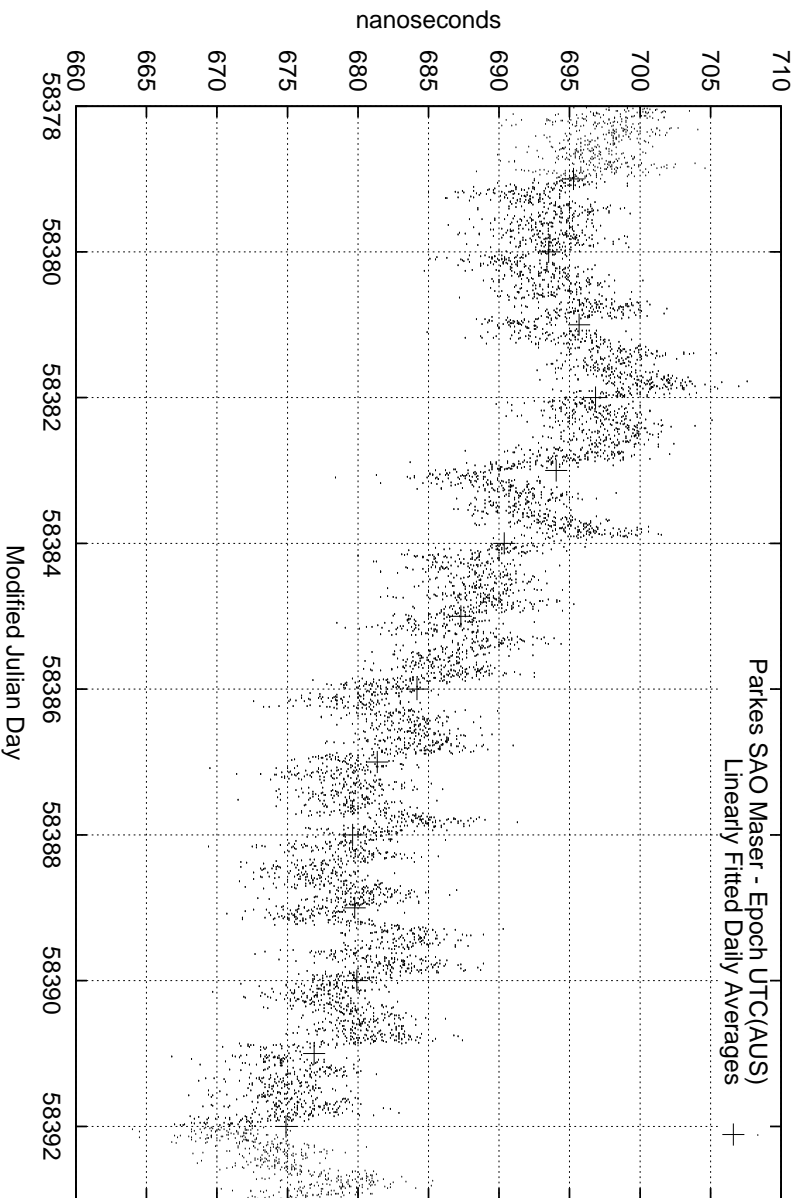

GPS Common-View Time-Transfer between ATNF Parkes and NMI Sydney

GPS Common-View Frequency Transfer between ATNF Parkes and NMI Sydney