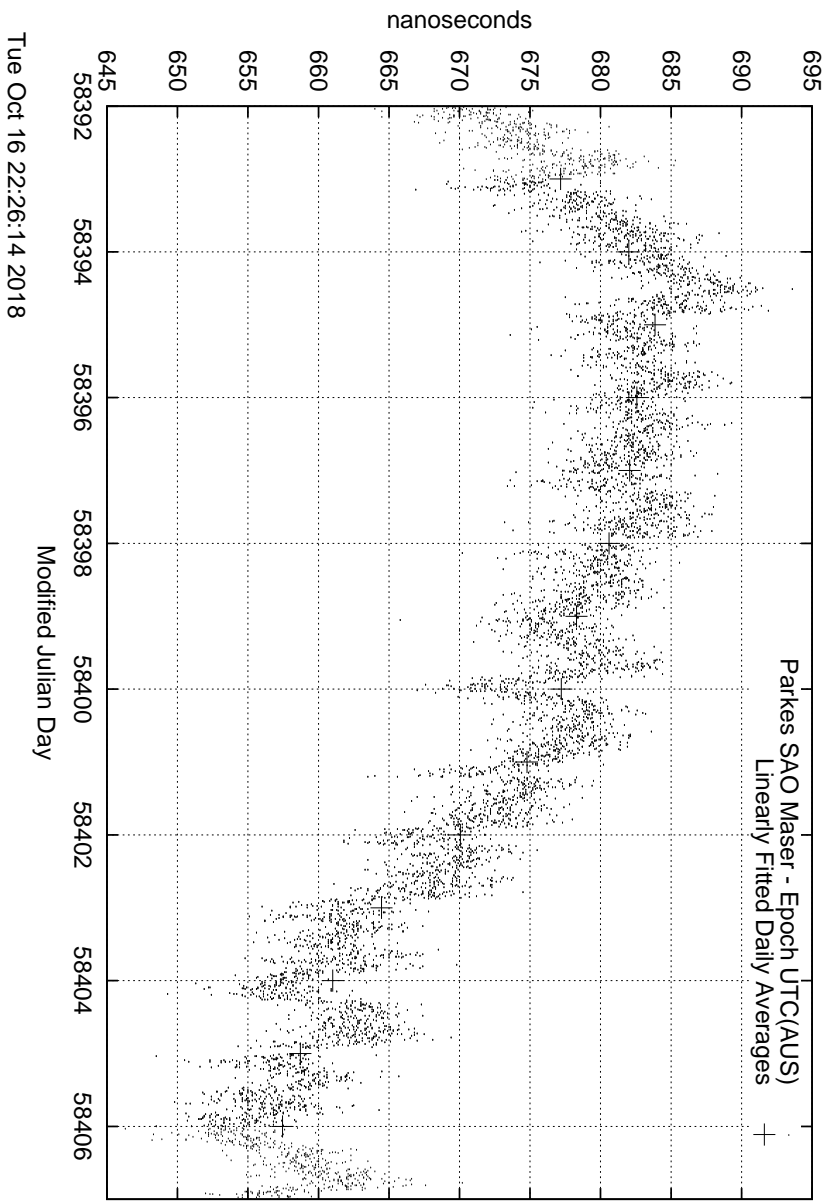

GPS Common-View Time-Transfer between ATNF Parkes and NMI Sydney

GPS Common-View Frequency Transfer between ATNF Parkes and NMI Sydney