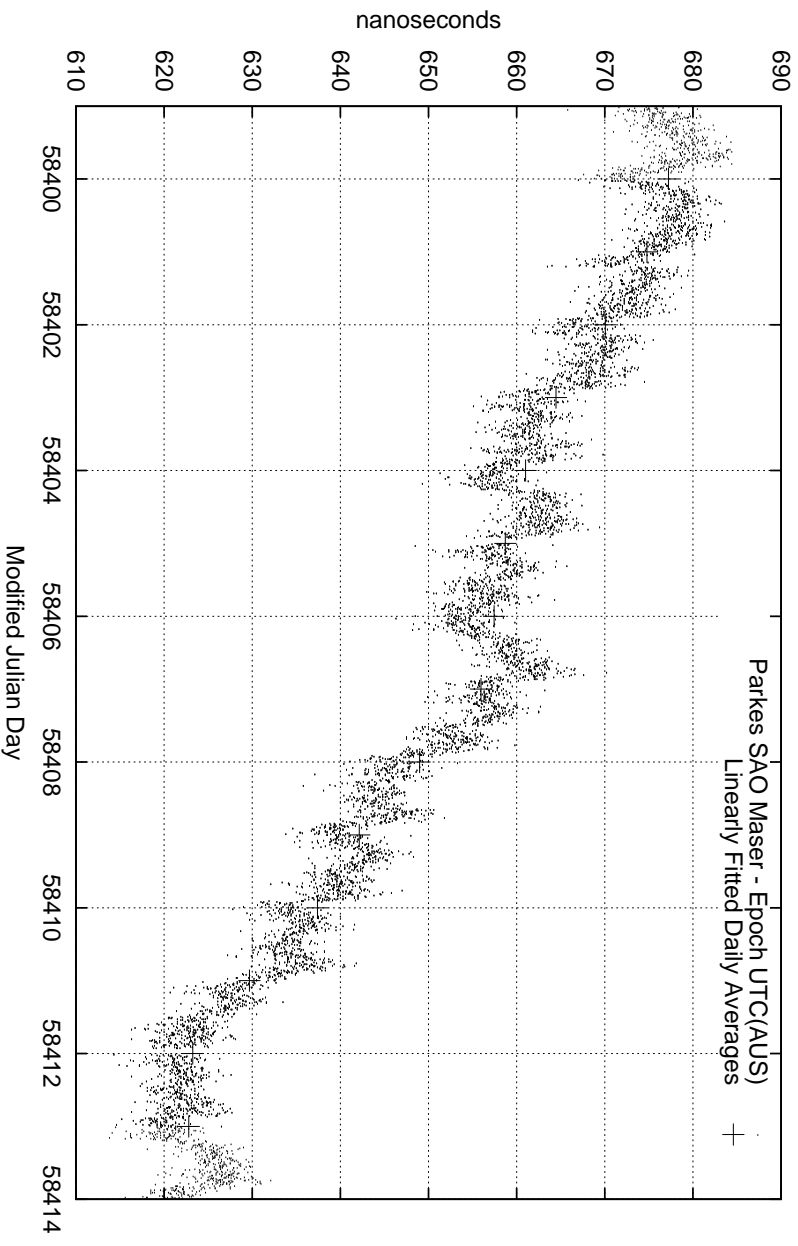

GPS Common-View Time-Transfer between ATNF Parkes and NMI Sydney

GPS Common-View Frequency Transfer between ATNF Parkes and NMI Sydney