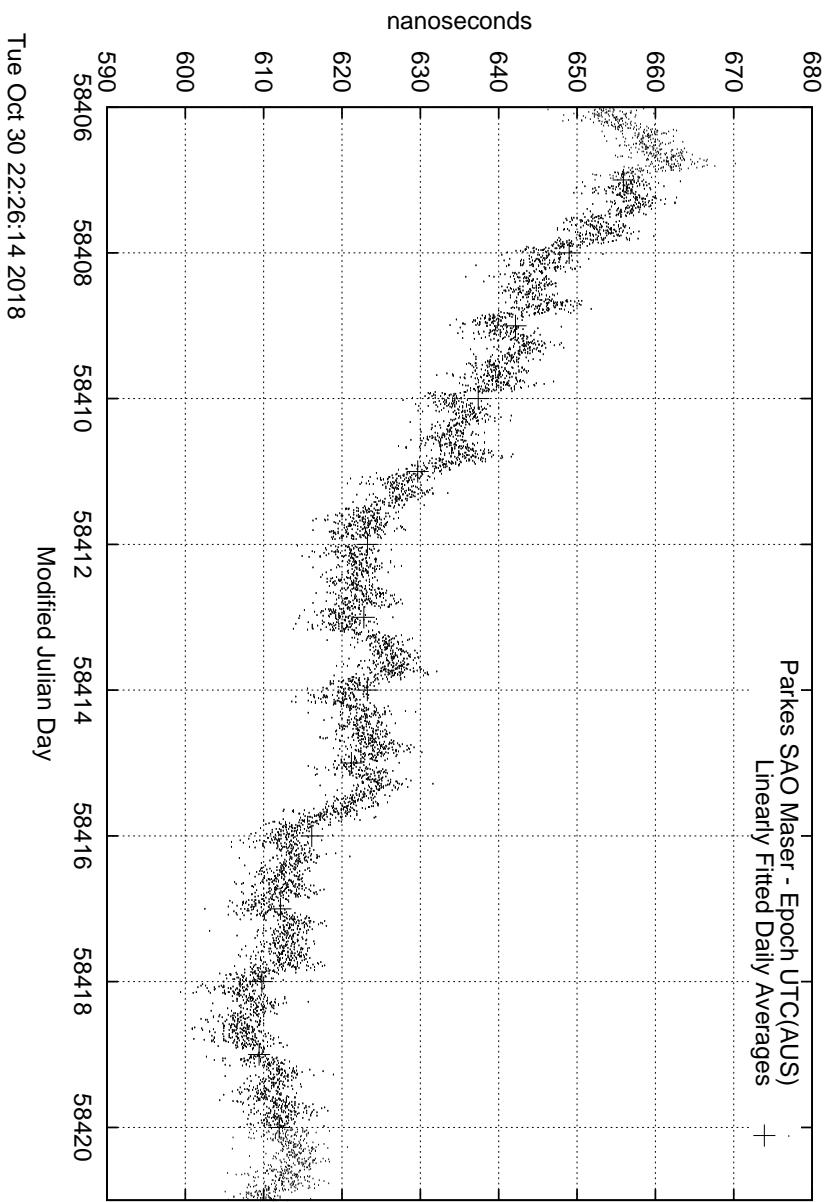

GPS Common-View Time-Transfer between ATNF Parkes and NMI Sydney

GPS Common-View Frequency Transfer between ATNF Parkes and NMI Sydney