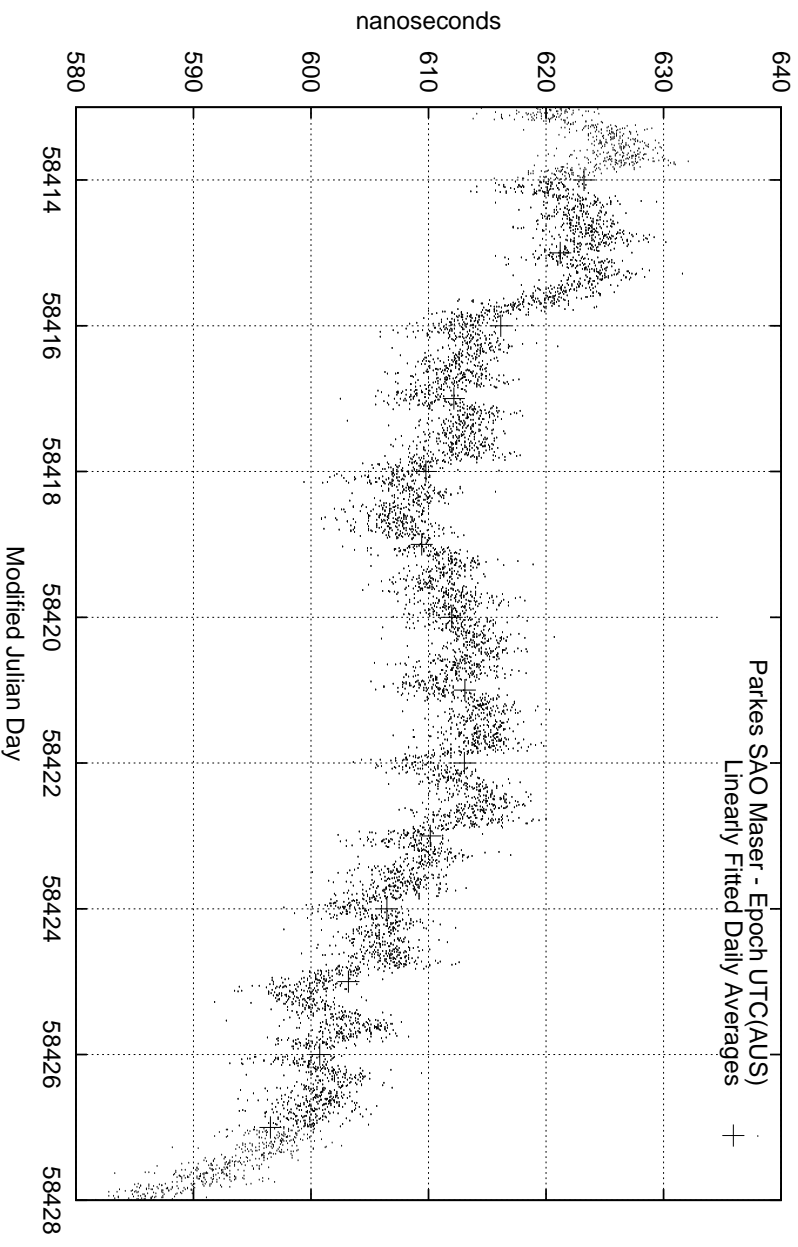

GPS Common-View Time-Transfer between ATNF Parkes and NMI Sydney

GPS Common-View Frequency Transfer between ATNF Parkes and NMI Sydney