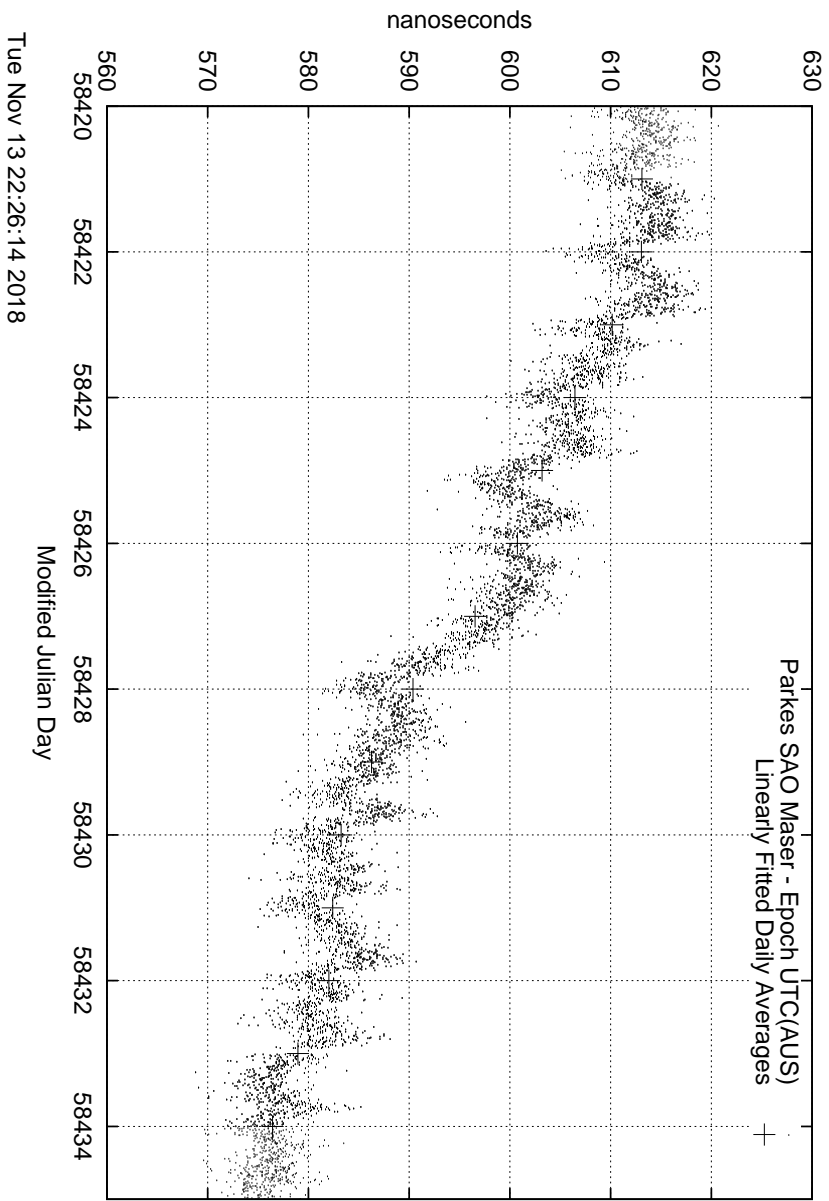

GPS Common-View Time-Transfer between ATNF Parkes and NMI Sydney

GPS Common-View Frequency Transfer between ATNF Parkes and NMI Sydney