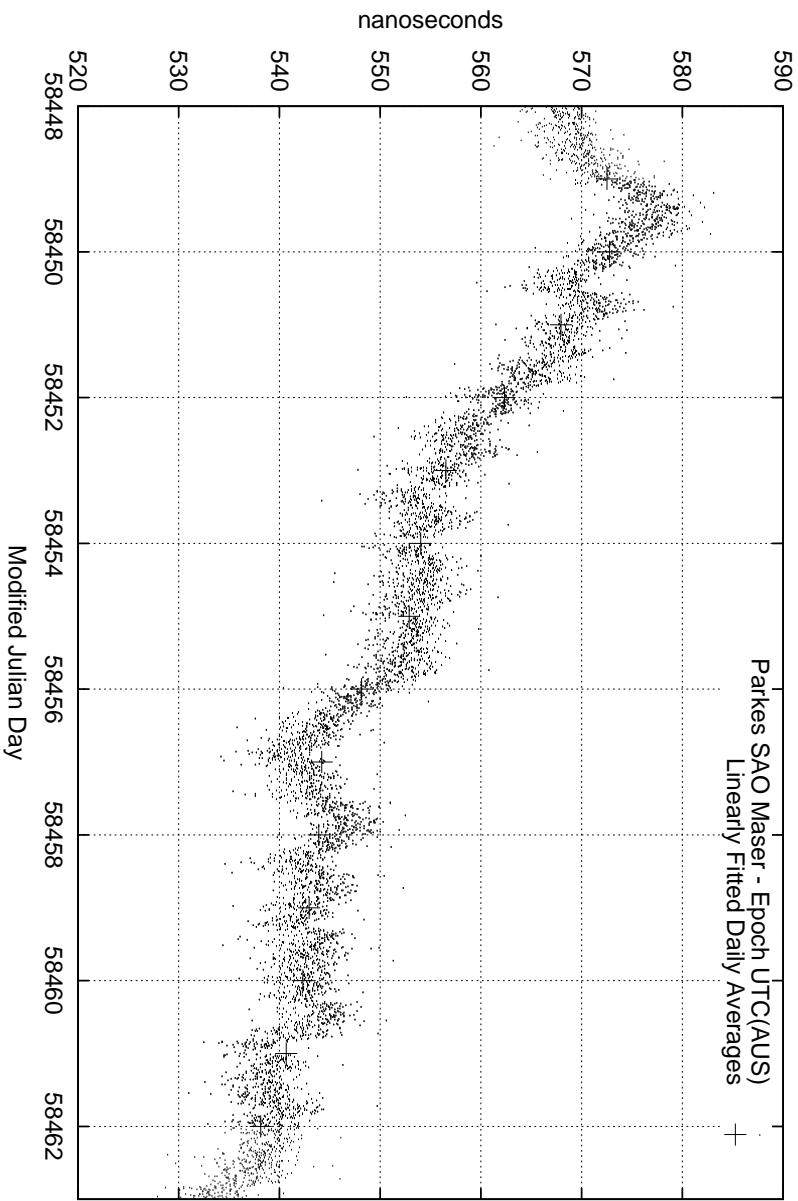

GPS Common-View Time-Transfer between ATNF Parkes and NMI Sydney

Tue Dec 11 22:26:13 2018

GPS Common-View Frequency Transfer between ATNF Parkes and NMI Sydney

Tue Dec 11 22:26:13 2018