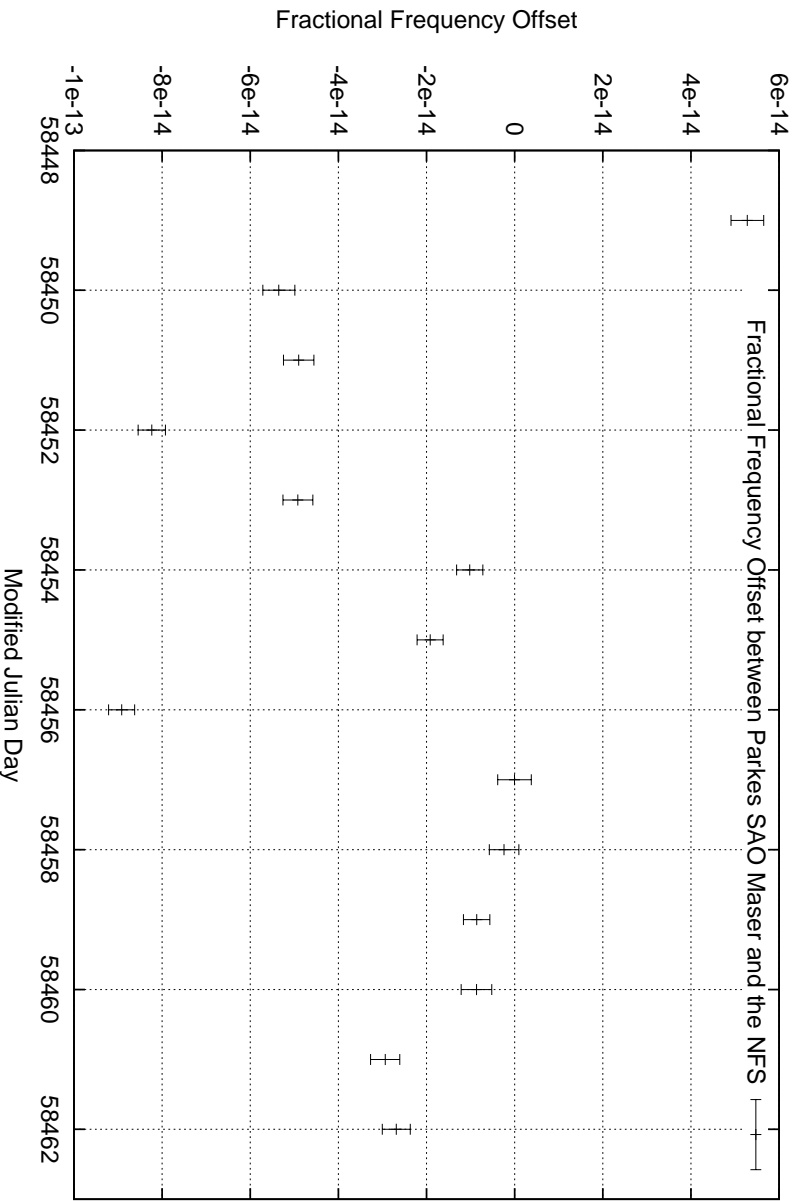

GPS Common-View Time-Transfer between ATNF Parkes and NMI Sydney

Tue Dec 11 22:26:13 2018

GPS Common-View Frequency Transfer between ATNF Parkes and NMI Sydney

Tue Dec 11 22:26:13 2018