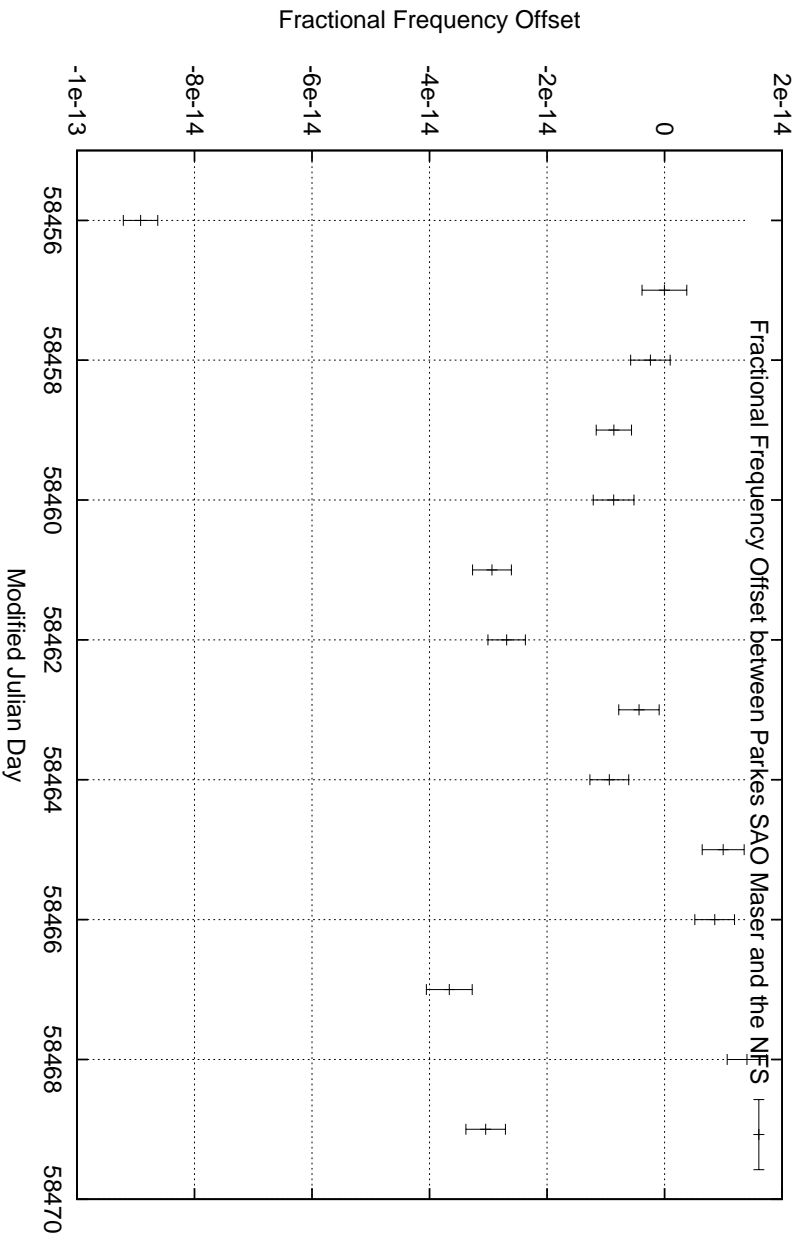

GPS Common-View Time-Transfer between ATNF Parkes and NMI Sydney

Tue Dec 18 22:26:13 2018

GPS Common-View Frequency Transfer between ATNF Parkes and NMI Sydney

Tue Dec 18 22:26:13 2018