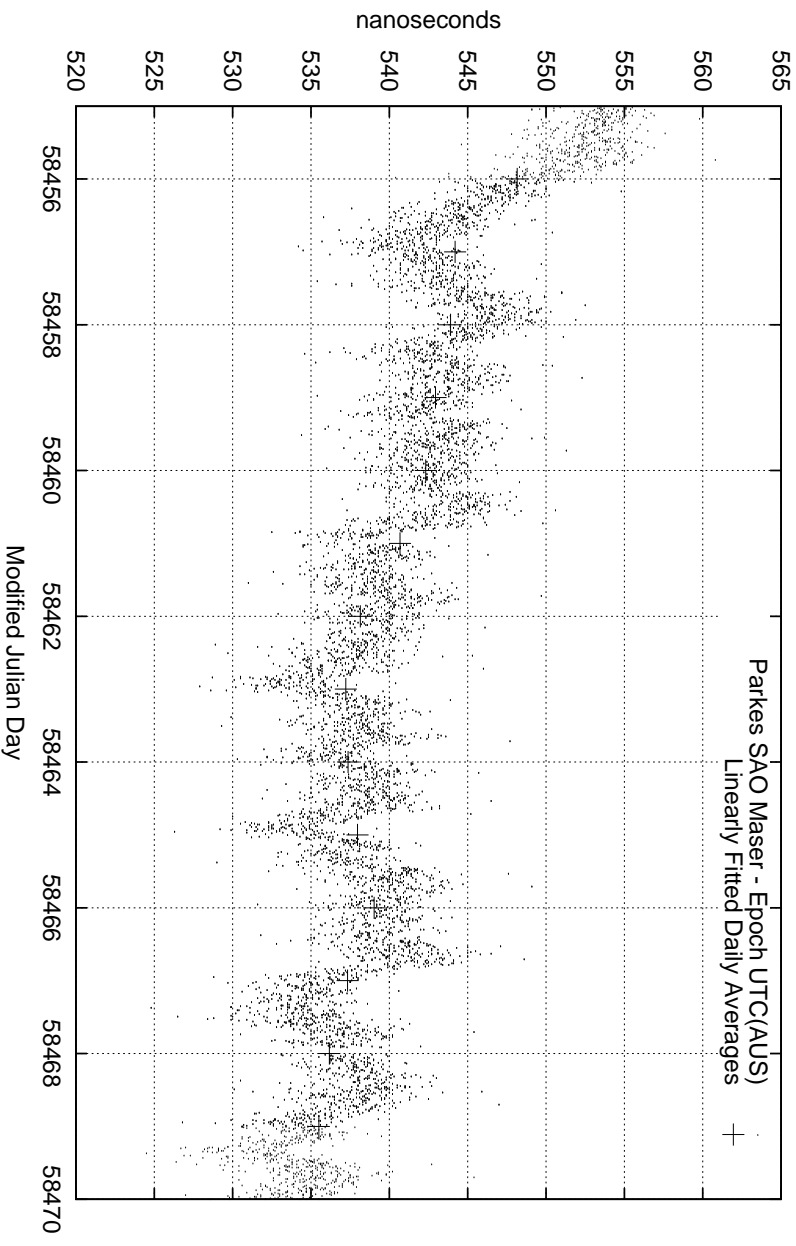

GPS Common-View Time-Transfer between ATNF Parkes and NMI Sydney

Tue Dec 18 22:26:13 2018

GPS Common-View Frequency Transfer between ATNF Parkes and NMI Sydney

Tue Dec 18 22:26:13 2018