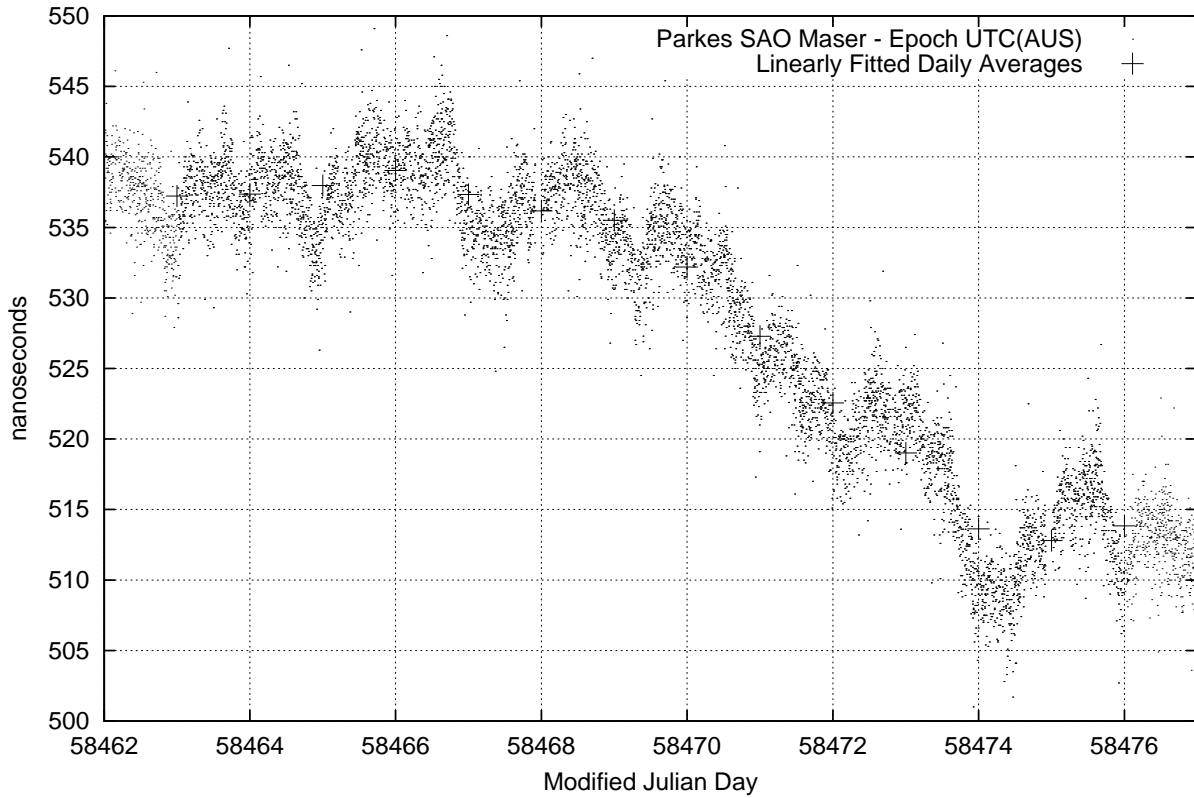

GPS Common-View Time-Transfer between ATNF Parkes and NMI Sydney

Tue Dec 25 22:26:13 2018

GPS Common-View Frequency Transfer between ATNF Parkes and NMI Sydney

Tue Dec 25 22:26:13 2018