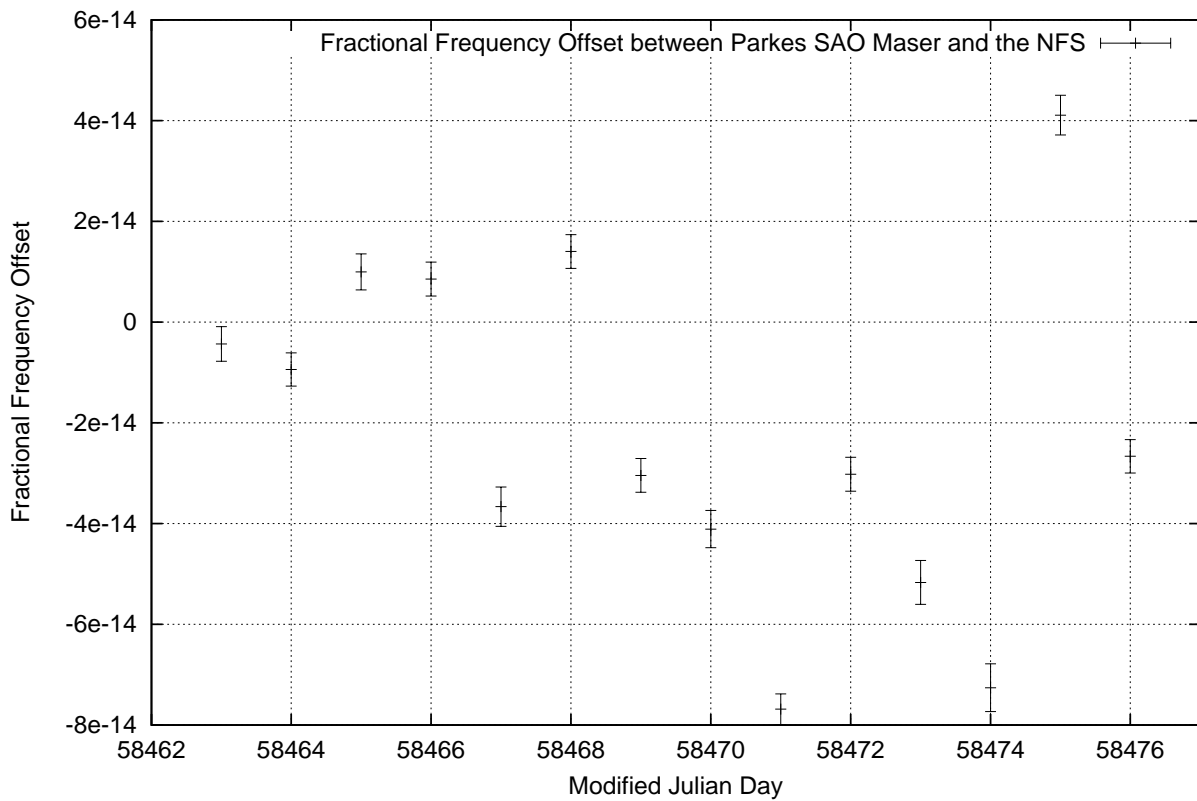

GPS Common-View Time-Transfer between ATNF Parkes and NMI Sydney

Tue Dec 25 22:26:13 2018

GPS Common-View Frequency Transfer between ATNF Parkes and NMI Sydney

Tue Dec 25 22:26:13 2018