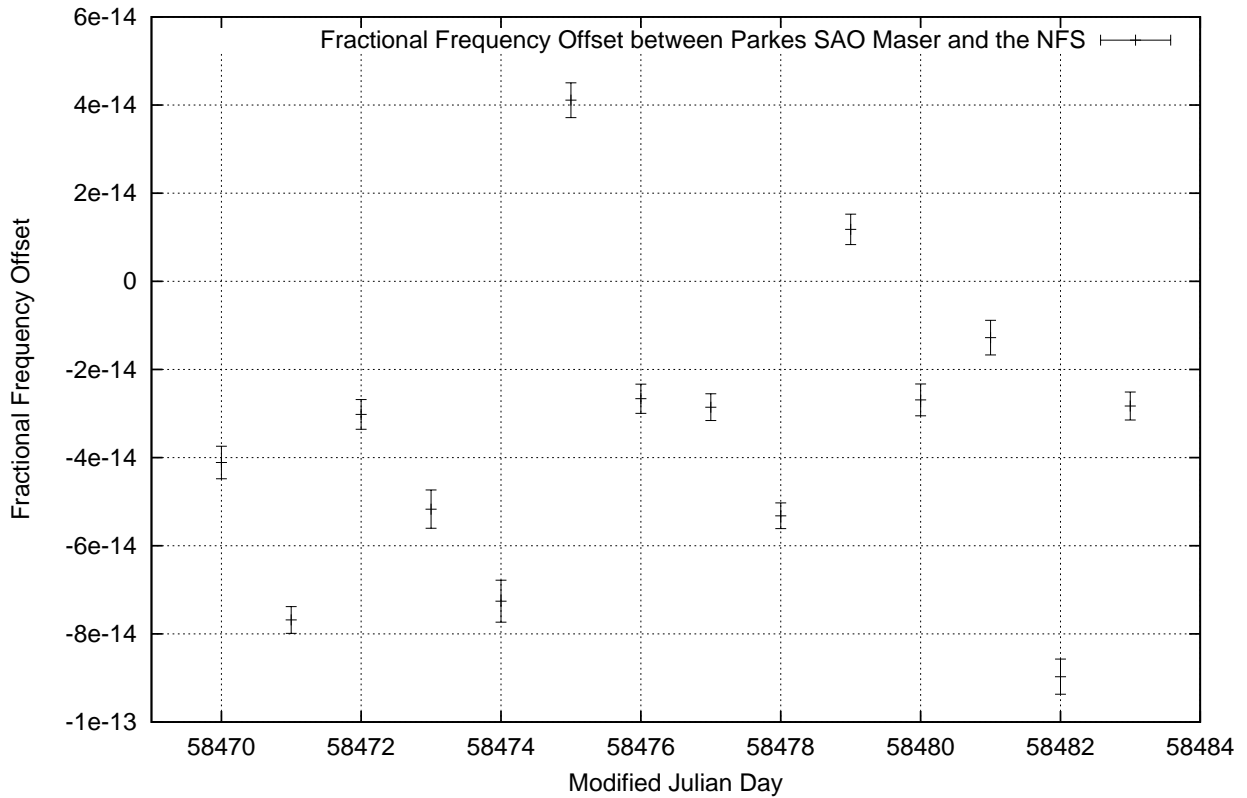

GPS Common-View Time-Transfer between ATNF Parkes and NMI Sydney

Tue Jan 01 22:26:14 2019

GPS Common-View Frequency Transfer between ATNF Parkes and NMI Sydney

Tue Jan 01 22:26:14 2019