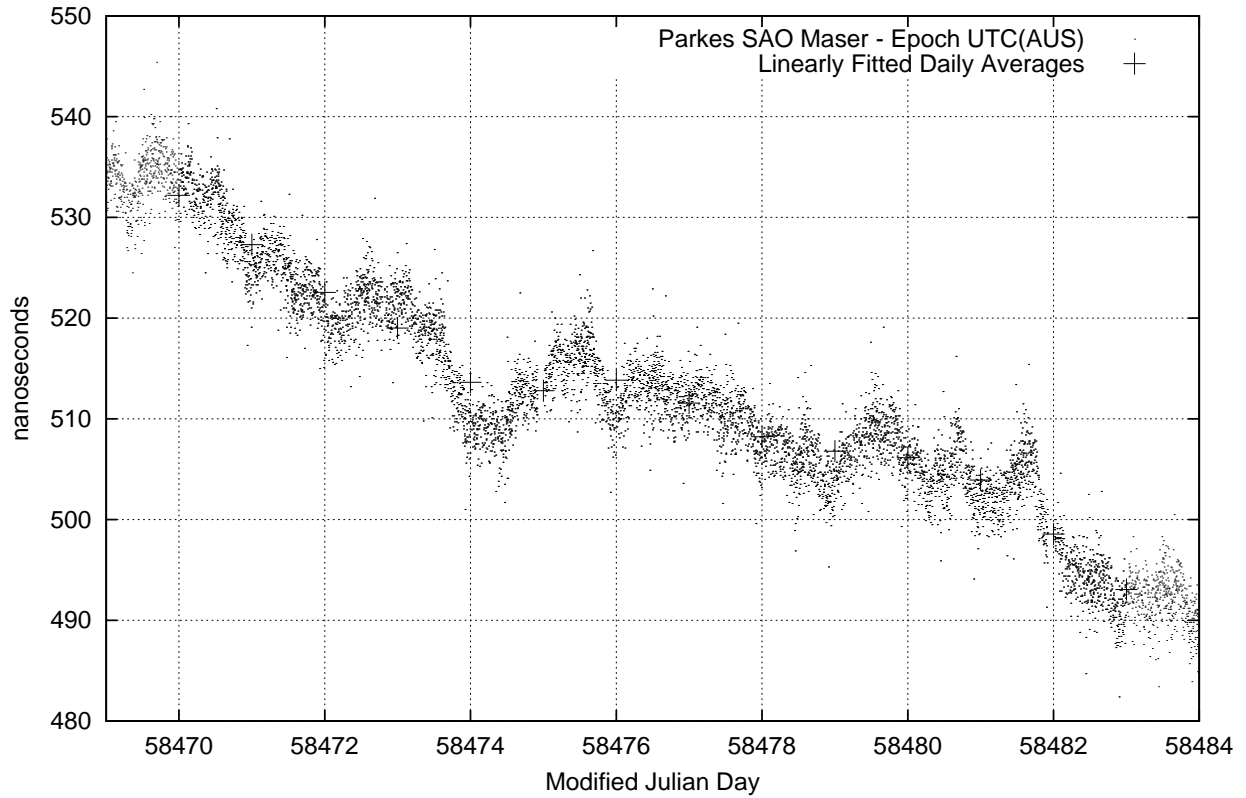

GPS Common-View Time-Transfer between ATNF Parkes and NMI Sydney

Tue Jan 01 22:26:14 2019

GPS Common-View Frequency Transfer between ATNF Parkes and NMI Sydney

Tue Jan 01 22:26:14 2019