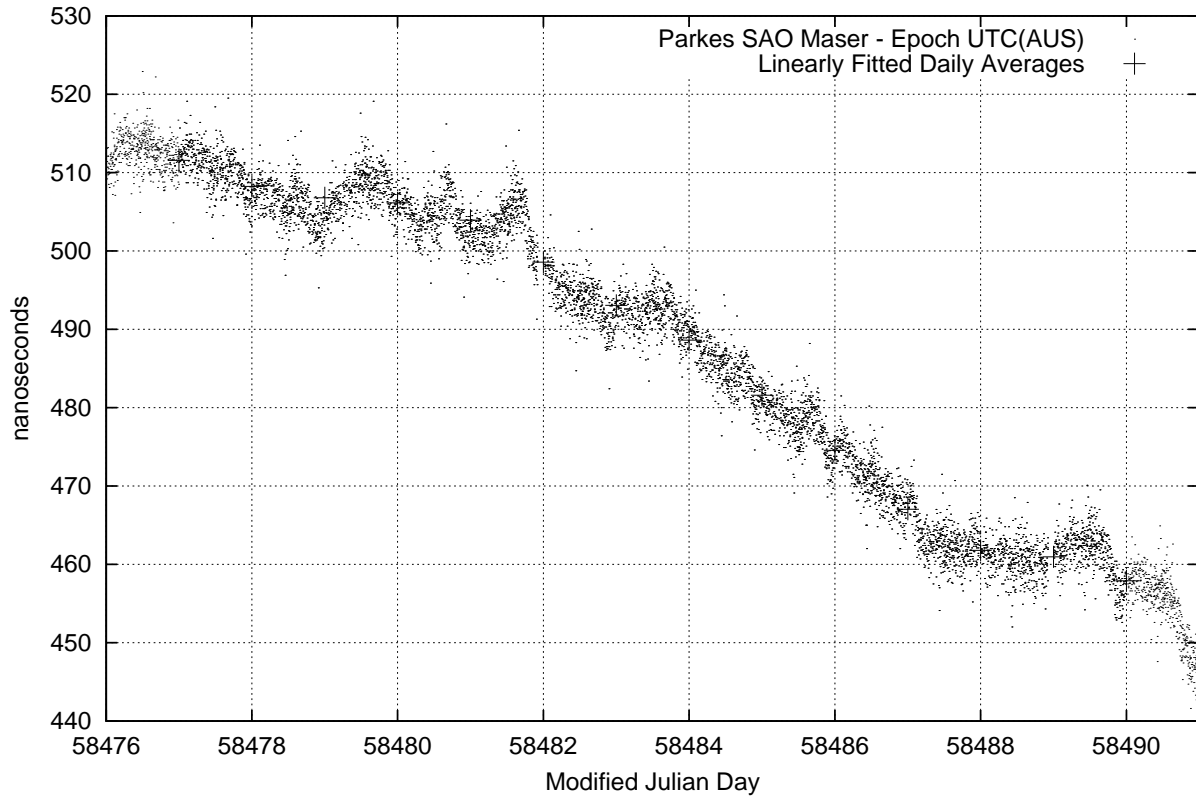

GPS Common-View Time-Transfer between ATNF Parkes and NMI Sydney

Tue Jan 08 22:26:14 2019

GPS Common-View Frequency Transfer between ATNF Parkes and NMI Sydney

Tue Jan 08 22:26:14 2019