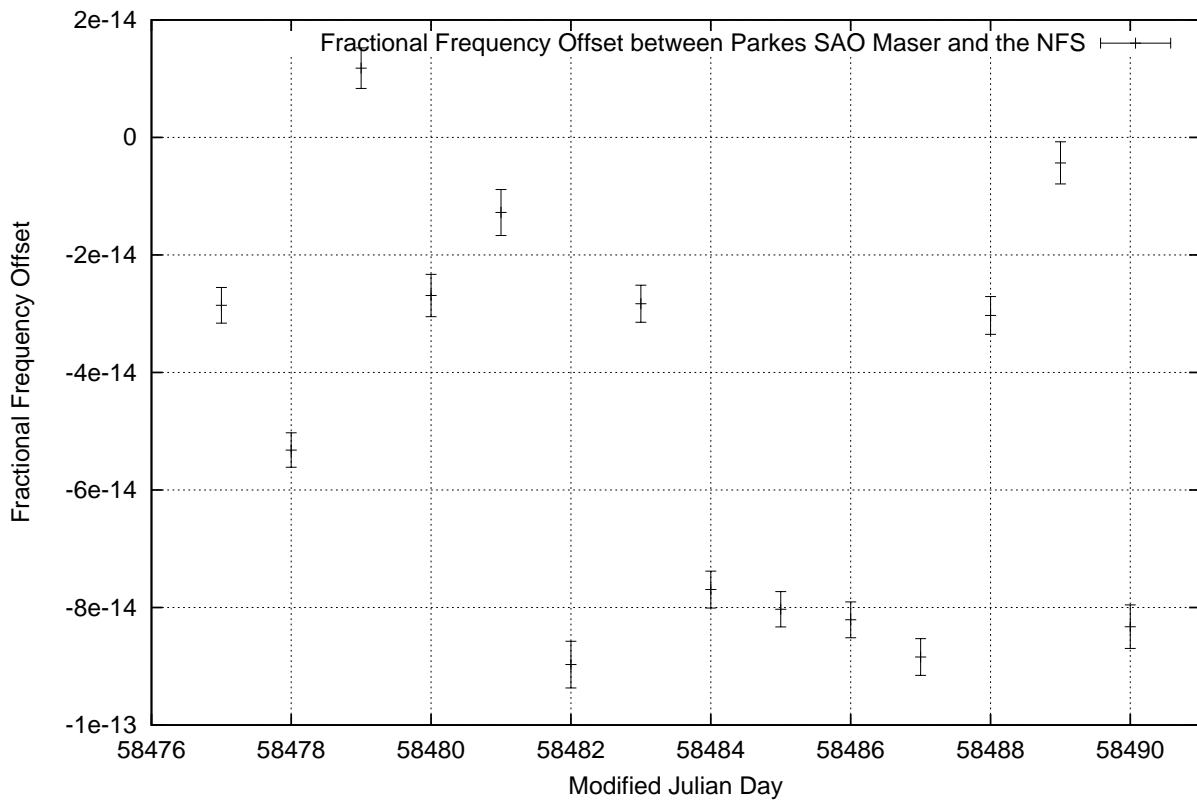

GPS Common-View Time-Transfer between ATNF Parkes and NMI Sydney

Tue Jan 08 22:26:14 2019

GPS Common-View Frequency Transfer between ATNF Parkes and NMI Sydney

Tue Jan 08 22:26:14 2019