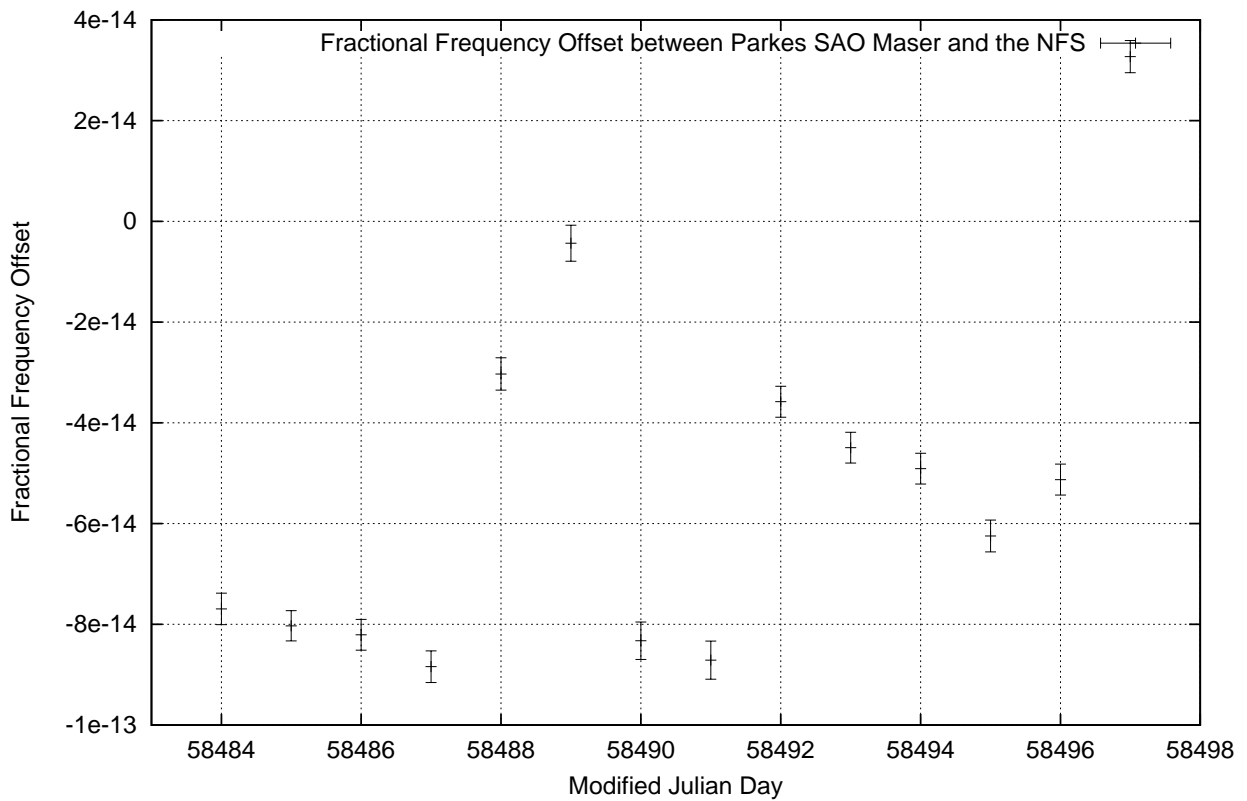

GPS Common-View Time-Transfer between ATNF Parkes and NMI Sydney

Tue Jan 15 22:26:14 2019

GPS Common-View Frequency Transfer between ATNF Parkes and NMI Sydney

Tue Jan 15 22:26:14 2019