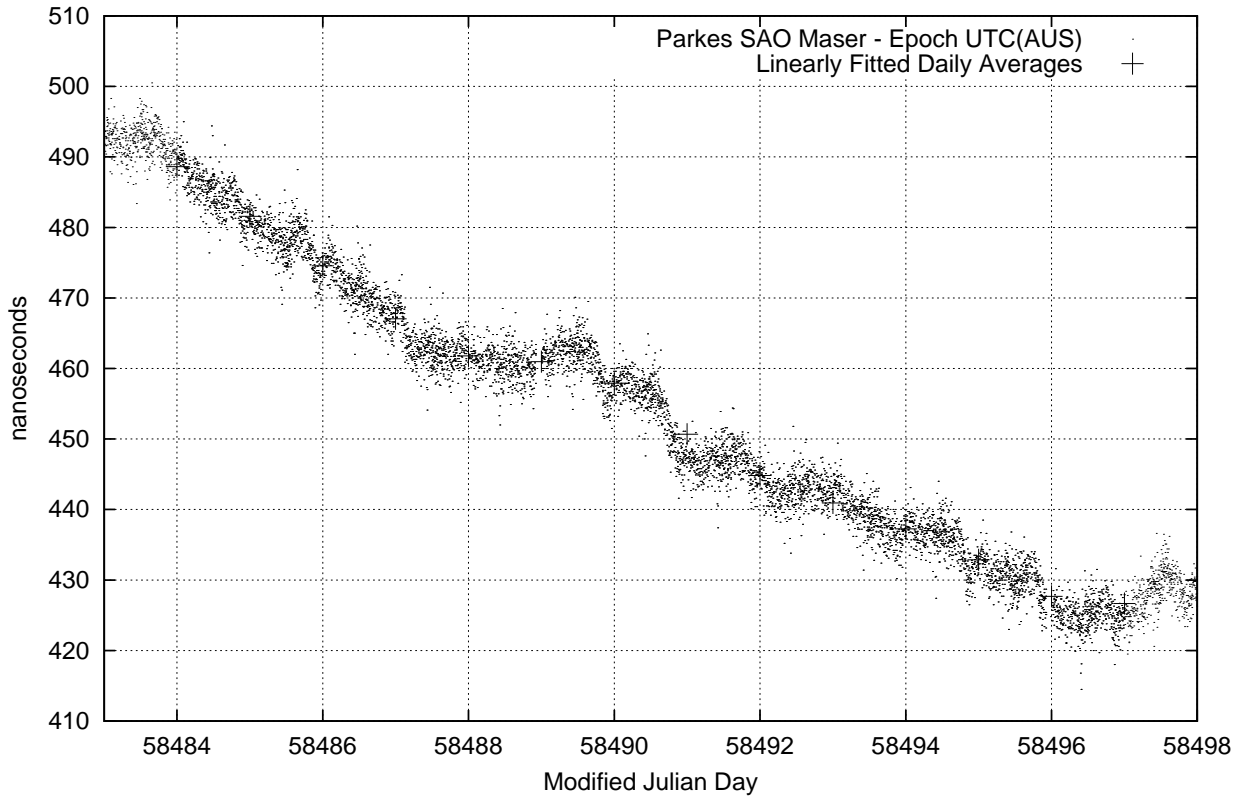

GPS Common-View Time-Transfer between ATNF Parkes and NMI Sydney

Tue Jan 15 22:26:14 2019

GPS Common-View Frequency Transfer between ATNF Parkes and NMI Sydney

Tue Jan 15 22:26:14 2019