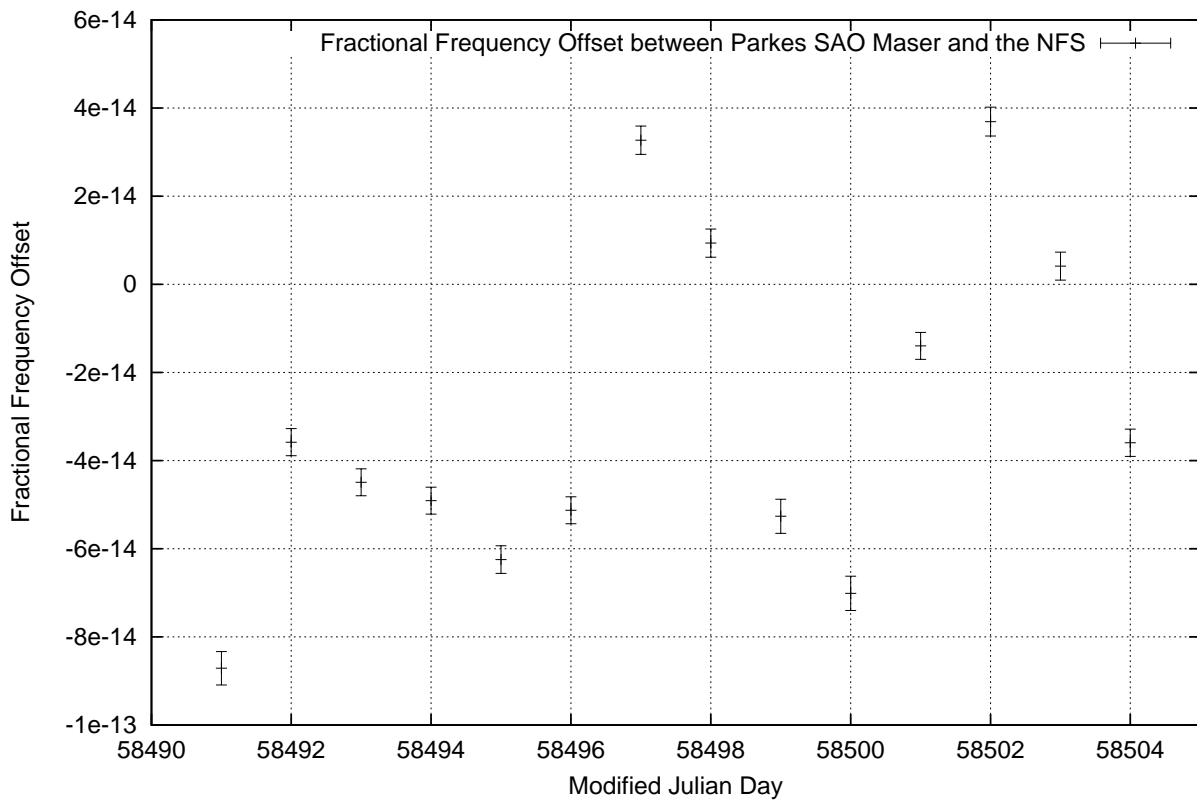

GPS Common-View Time-Transfer between ATNF Parkes and NMI Sydney

Tue Jan 22 22:26:13 2019

GPS Common-View Frequency Transfer between ATNF Parkes and NMI Sydney

Tue Jan 22 22:26:13 2019