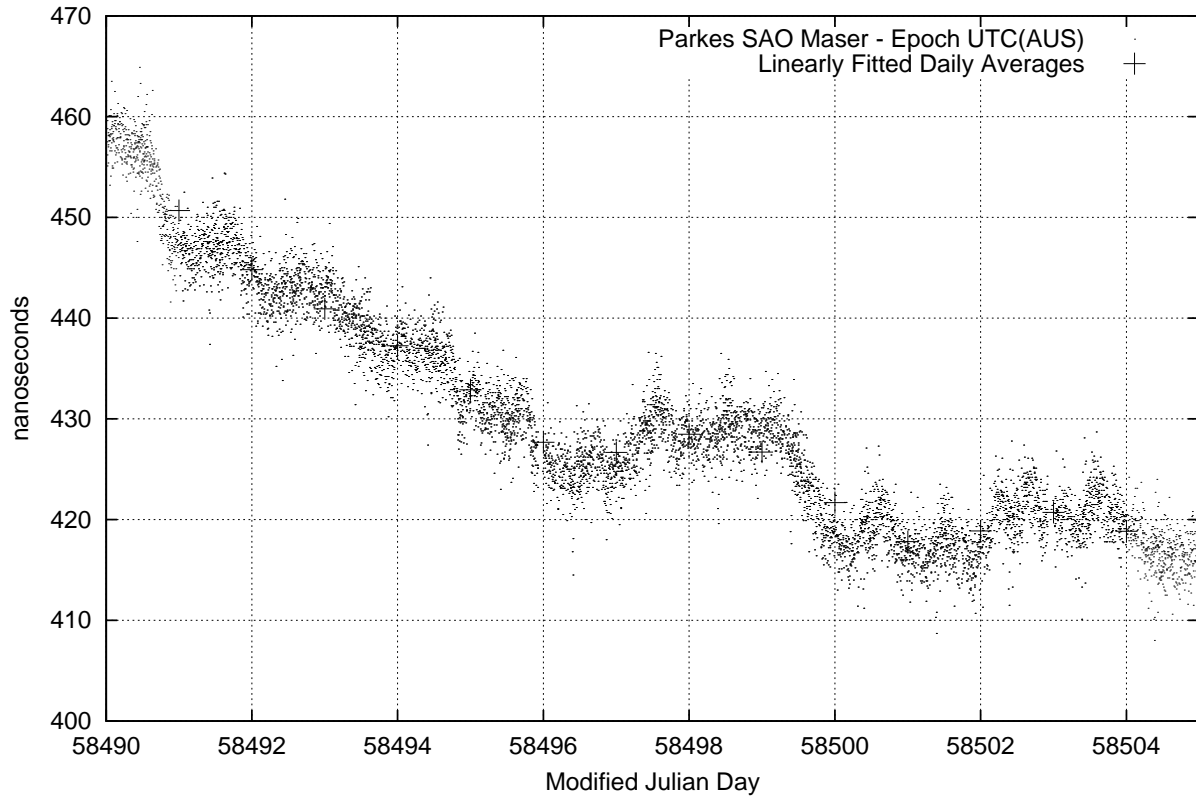

GPS Common-View Time-Transfer between ATNF Parkes and NMI Sydney

Tue Jan 22 22:26:13 2019

GPS Common-View Frequency Transfer between ATNF Parkes and NMI Sydney

Tue Jan 22 22:26:13 2019