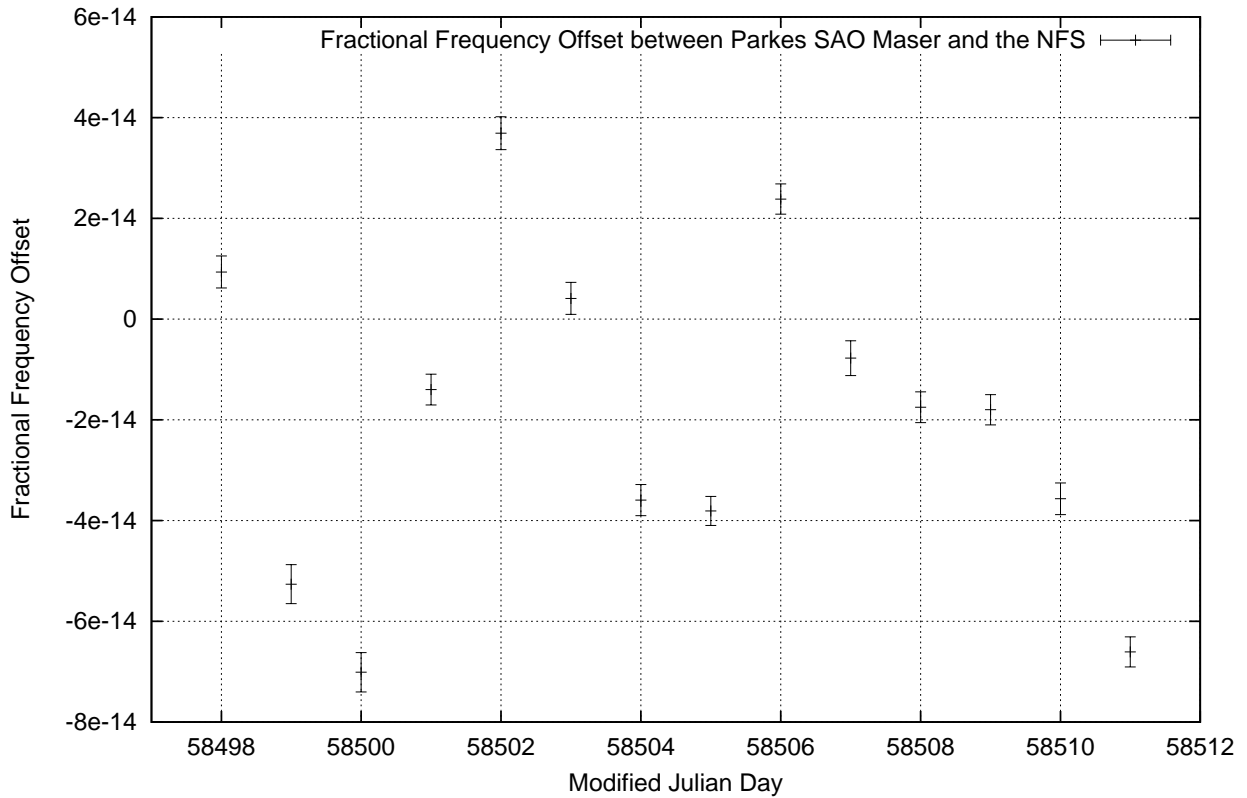

GPS Common-View Time-Transfer between ATNF Parkes and NMI Sydney

Tue Jan 29 22:26:14 2019

GPS Common-View Frequency Transfer between ATNF Parkes and NMI Sydney

Tue Jan 29 22:26:14 2019