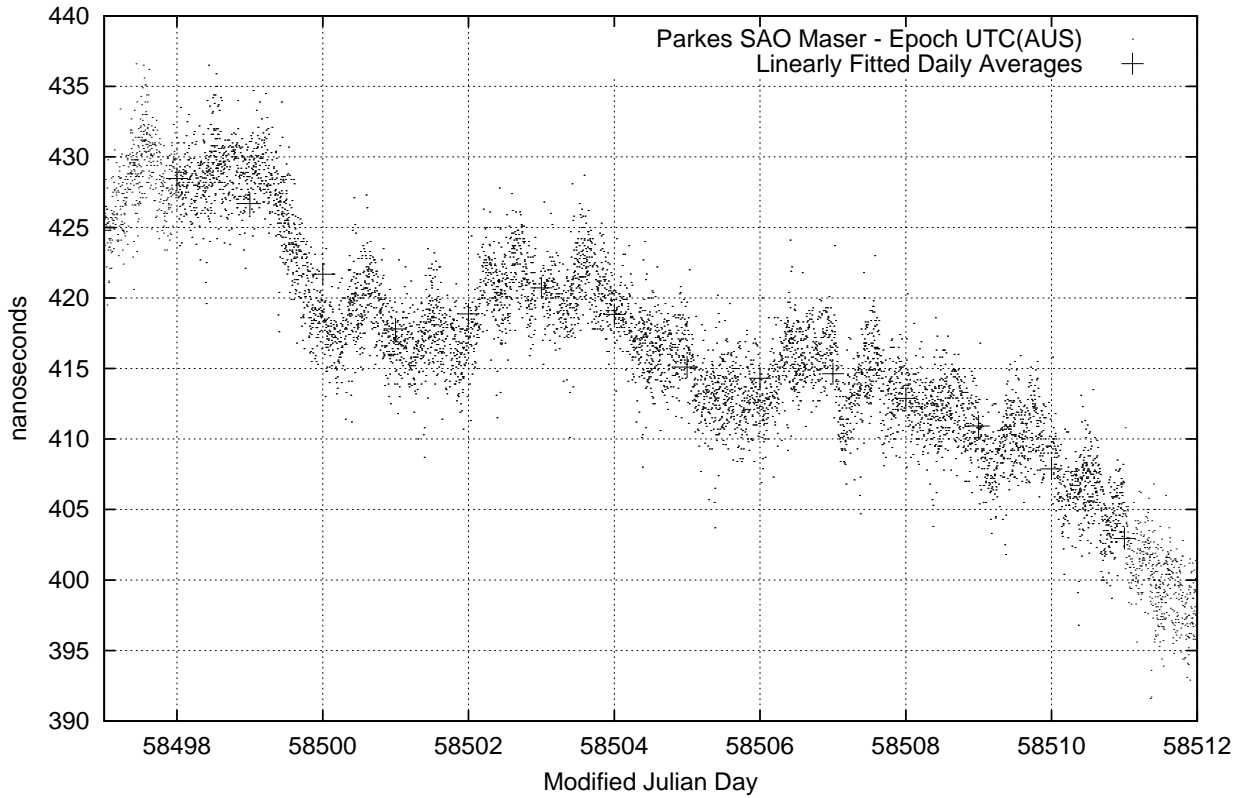

GPS Common-View Time-Transfer between ATNF Parkes and NMI Sydney

Tue Jan 29 22:26:14 2019

GPS Common-View Frequency Transfer between ATNF Parkes and NMI Sydney

Tue Jan 29 22:26:14 2019