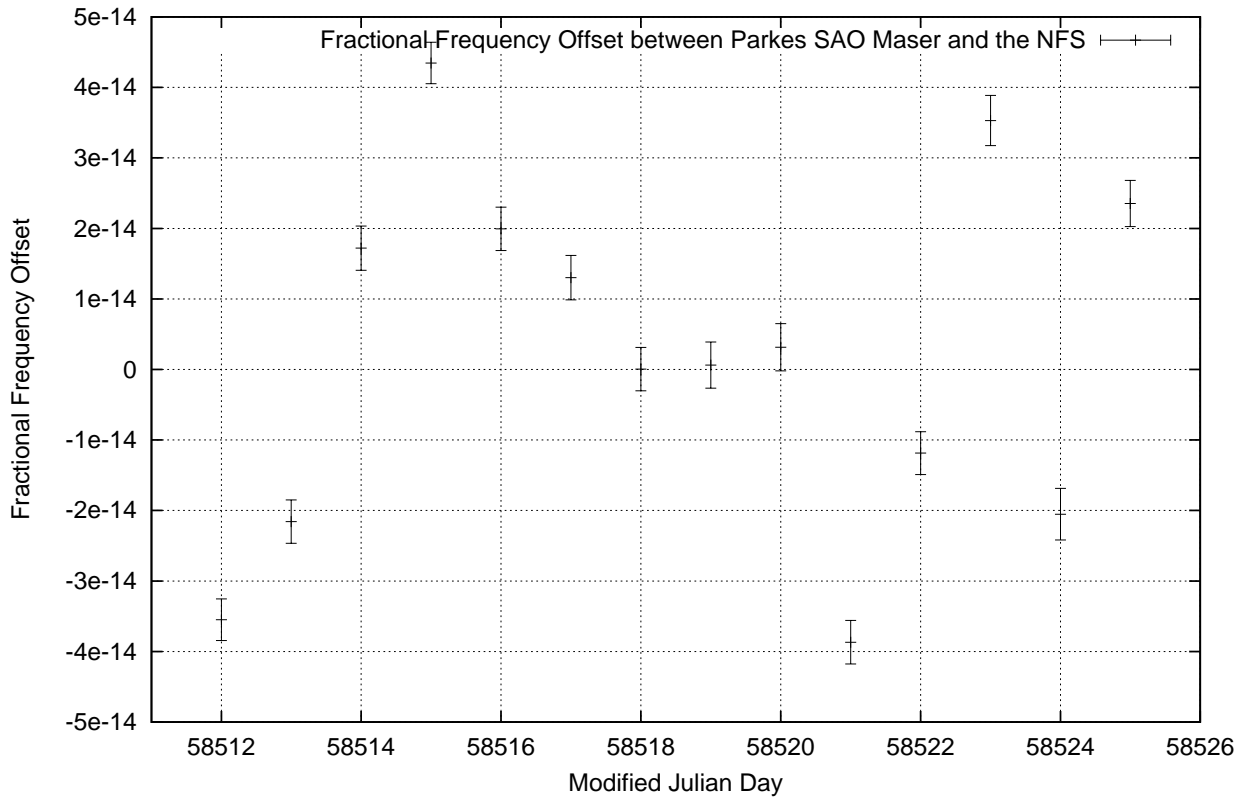

GPS Common-View Time-Transfer between ATNF Parkes and NMI Sydney

Tue Feb 12 22:26:14 2019

GPS Common-View Frequency Transfer between ATNF Parkes and NMI Sydney

Tue Feb 12 22:26:14 2019