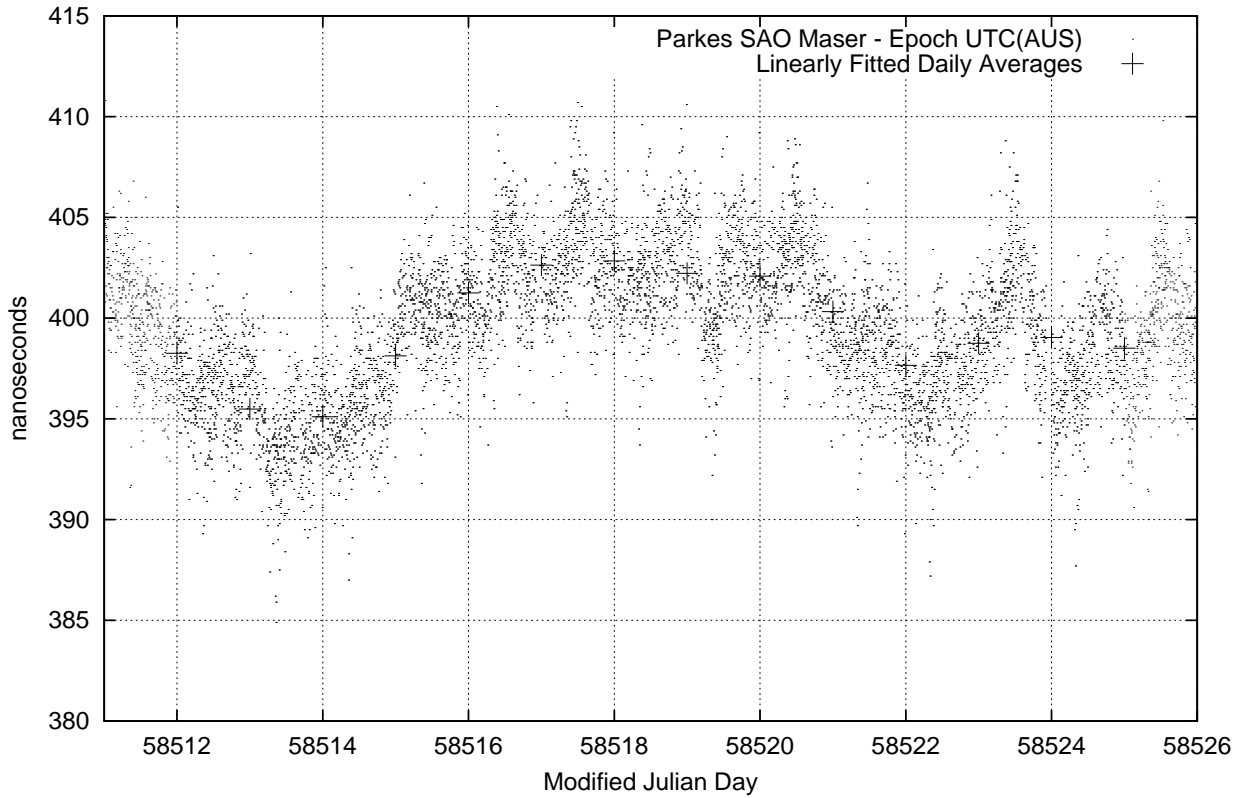

GPS Common-View Time-Transfer between ATNF Parkes and NMI Sydney

Tue Feb 12 22:26:14 2019

GPS Common-View Frequency Transfer between ATNF Parkes and NMI Sydney

Tue Feb 12 22:26:14 2019