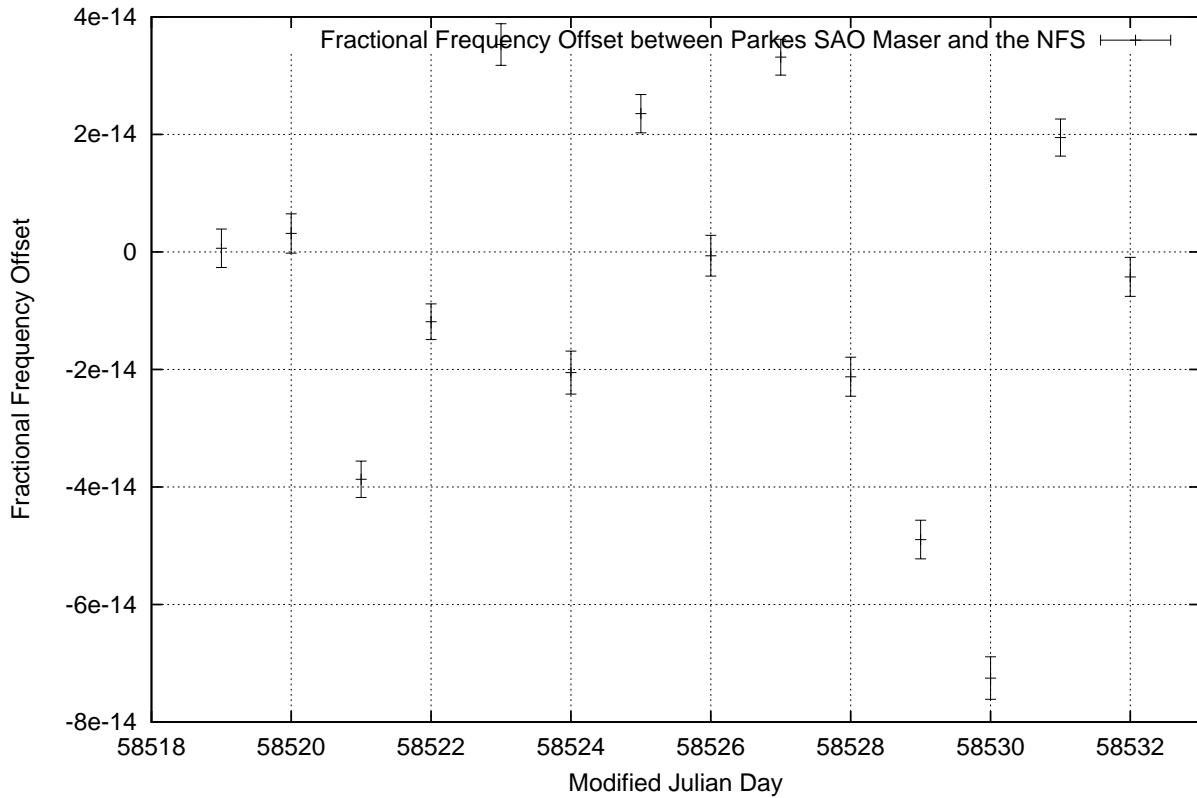

GPS Common-View Time-Transfer between ATNF Parkes and NMI Sydney

Tue Feb 19 22:26:14 2019

GPS Common-View Frequency Transfer between ATNF Parkes and NMI Sydney

Tue Feb 19 22:26:14 2019