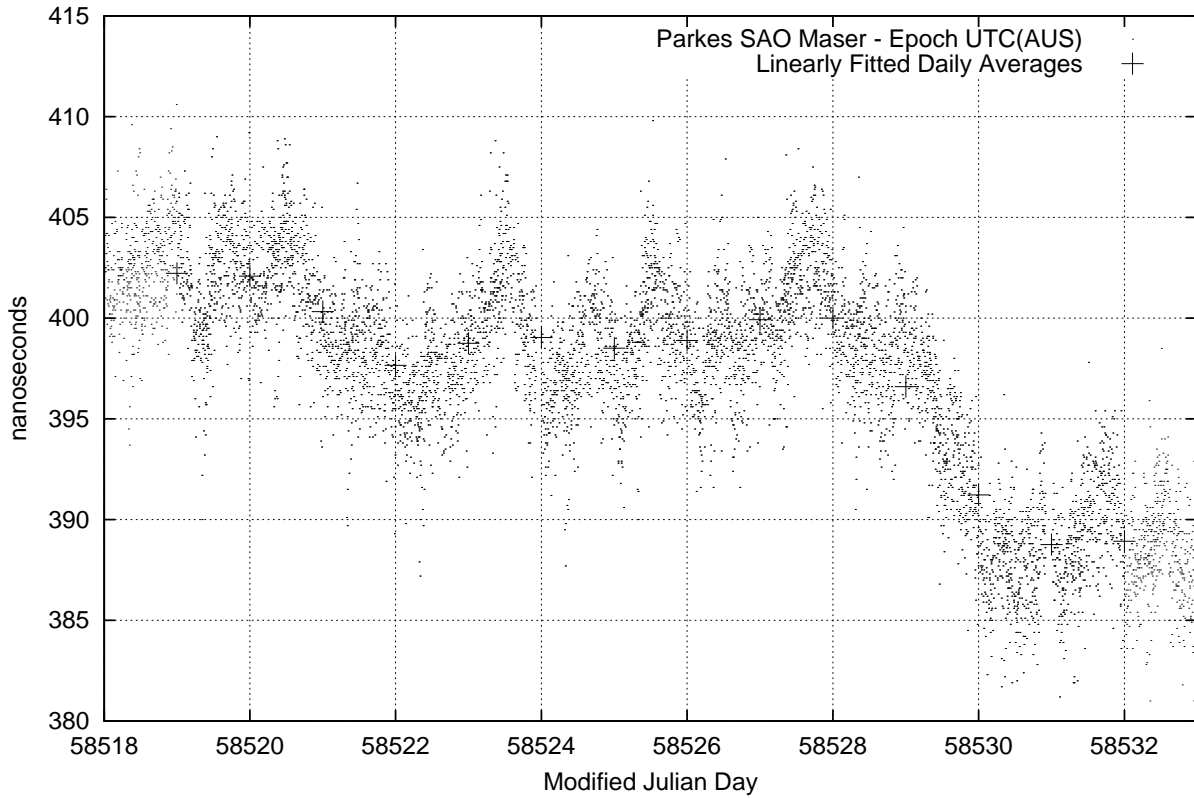

GPS Common-View Time-Transfer between ATNF Parkes and NMI Sydney

Tue Feb 19 22:26:14 2019

GPS Common-View Frequency Transfer between ATNF Parkes and NMI Sydney

Tue Feb 19 22:26:14 2019