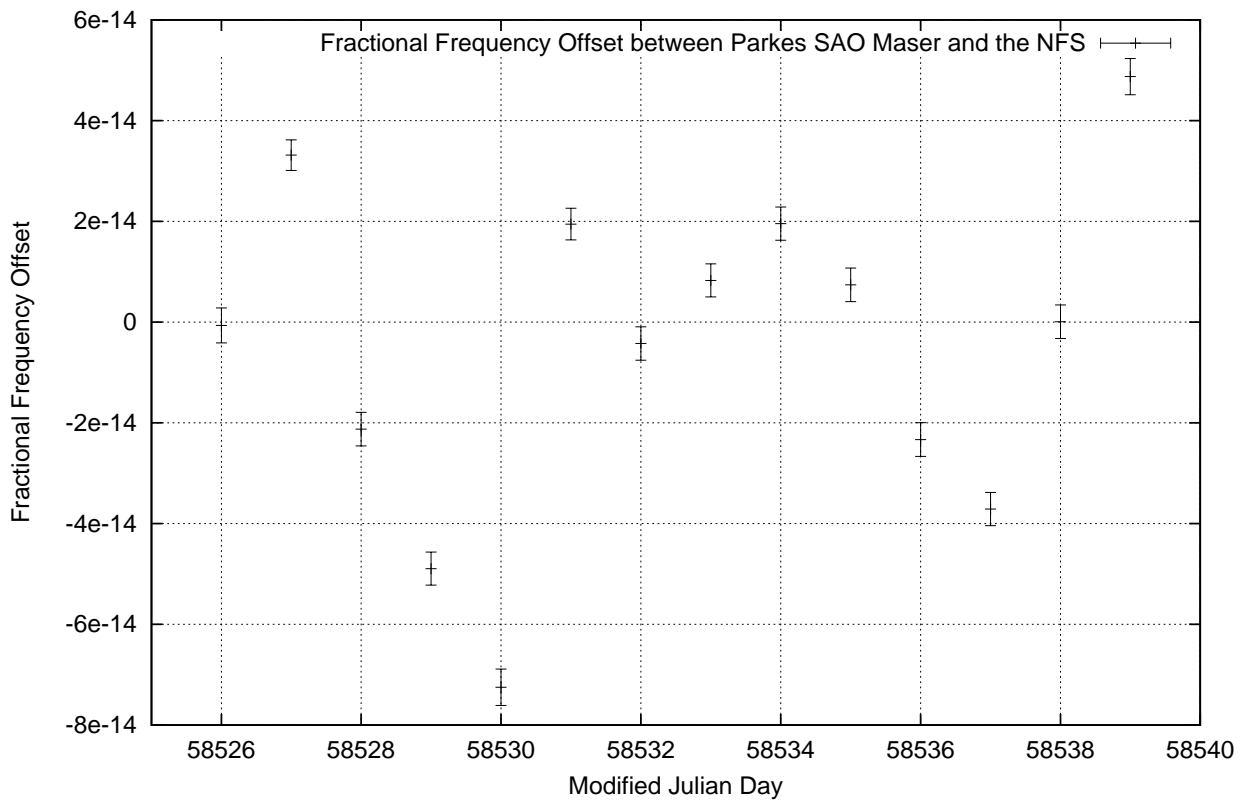

GPS Common-View Time-Transfer between ATNF Parkes and NMI Sydney

Tue Feb 26 22:26:13 2019

GPS Common-View Frequency Transfer between ATNF Parkes and NMI Sydney

Tue Feb 26 22:26:14 2019