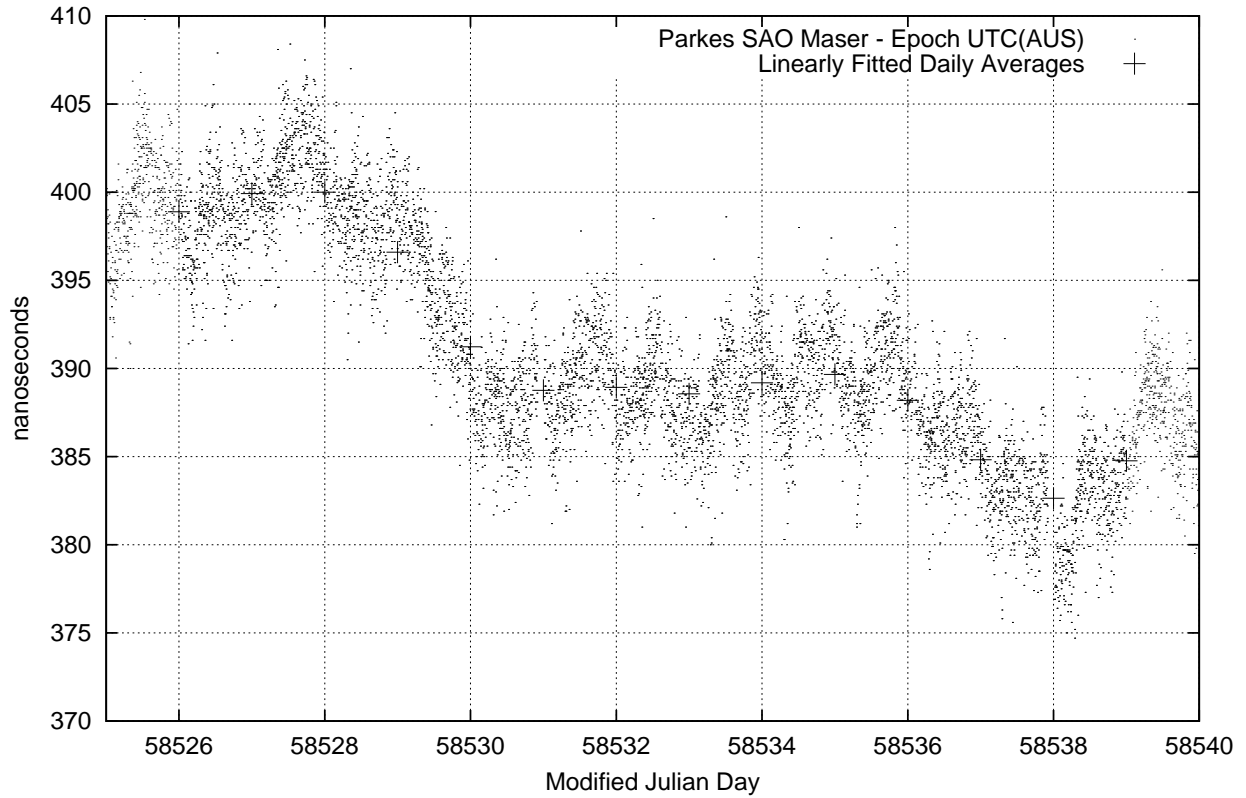

GPS Common-View Time-Transfer between ATNF Parkes and NMI Sydney

Tue Feb 26 22:26:13 2019

GPS Common-View Frequency Transfer between ATNF Parkes and NMI Sydney

Tue Feb 26 22:26:14 2019