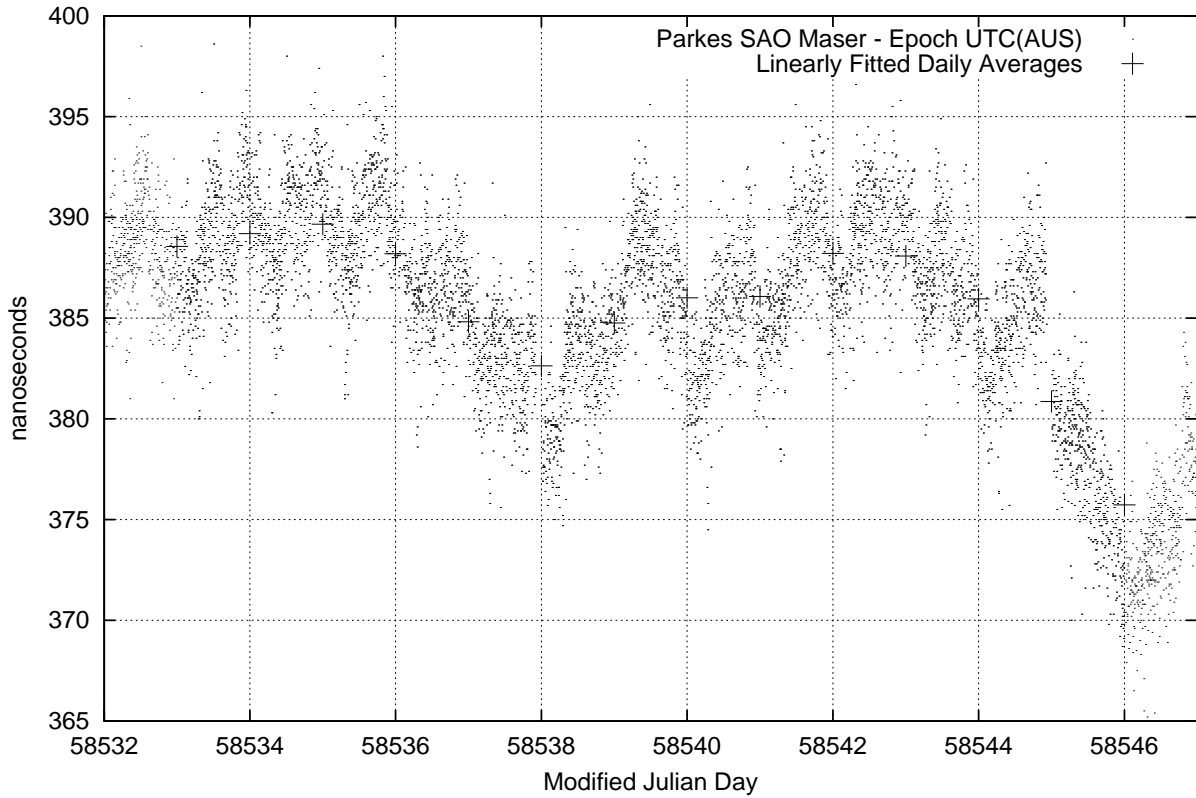

GPS Common-View Time-Transfer between ATNF Parkes and NMI Sydney

Tue Mar 05 22:26:13 2019

GPS Common-View Frequency Transfer between ATNF Parkes and NMI Sydney

Tue Mar 05 22:26:13 2019