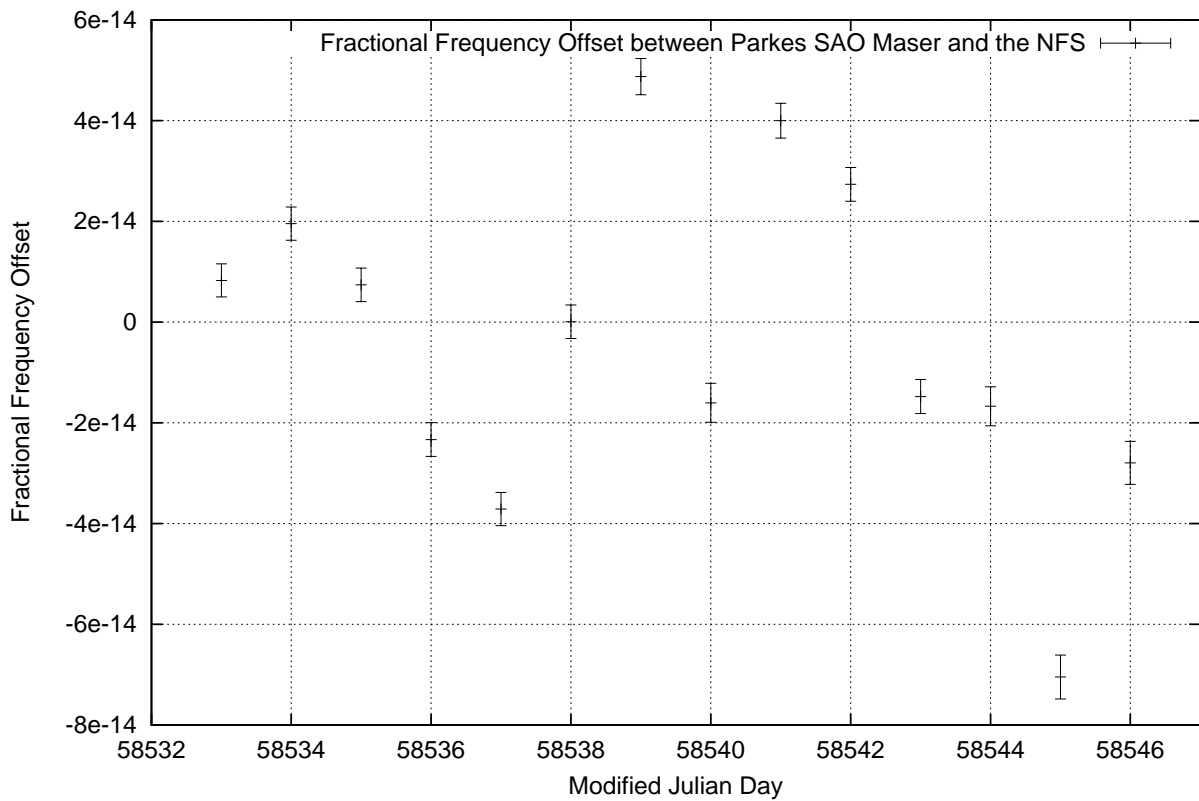

GPS Common-View Time-Transfer between ATNF Parkes and NMI Sydney

Tue Mar 05 22:26:13 2019

GPS Common-View Frequency Transfer between ATNF Parkes and NMI Sydney

Tue Mar 05 22:26:13 2019