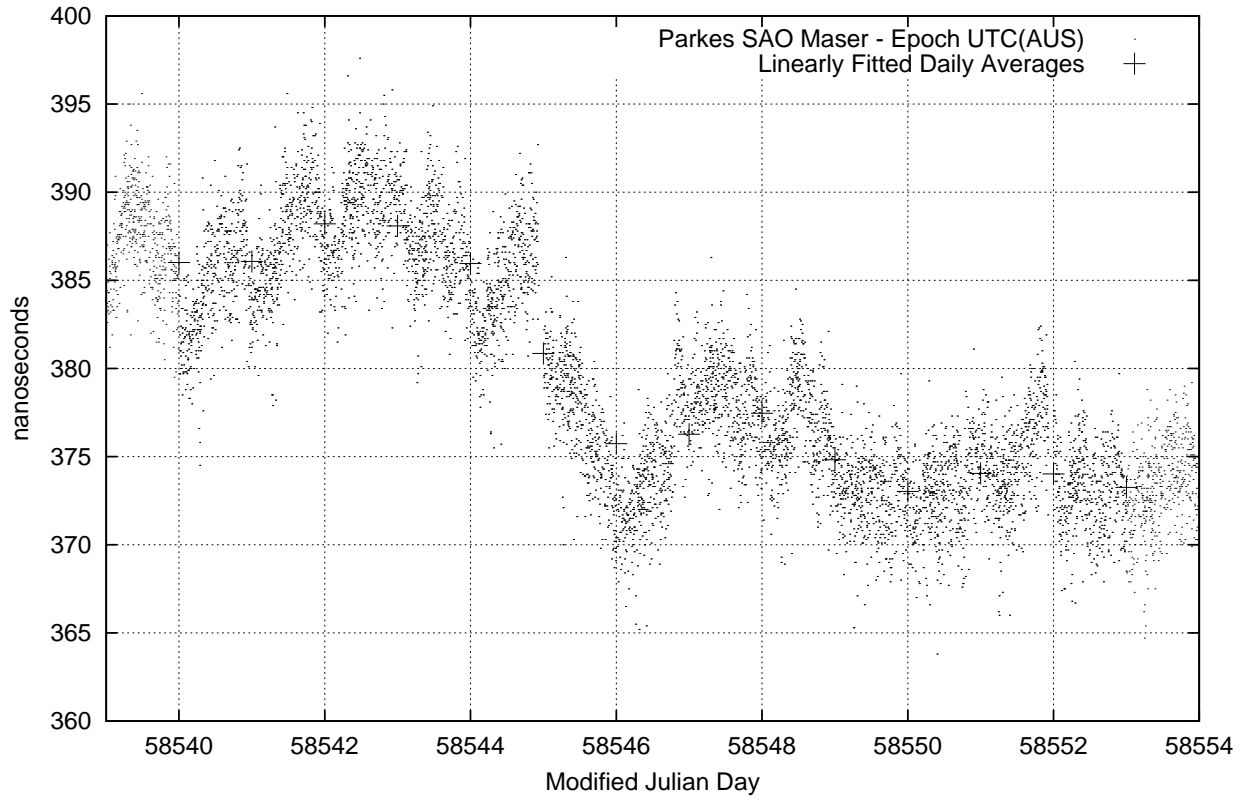

GPS Common-View Time-Transfer between ATNF Parkes and NMI Sydney

Tue Mar 12 22:26:14 2019

GPS Common-View Frequency Transfer between ATNF Parkes and NMI Sydney

Tue Mar 12 22:26:14 2019