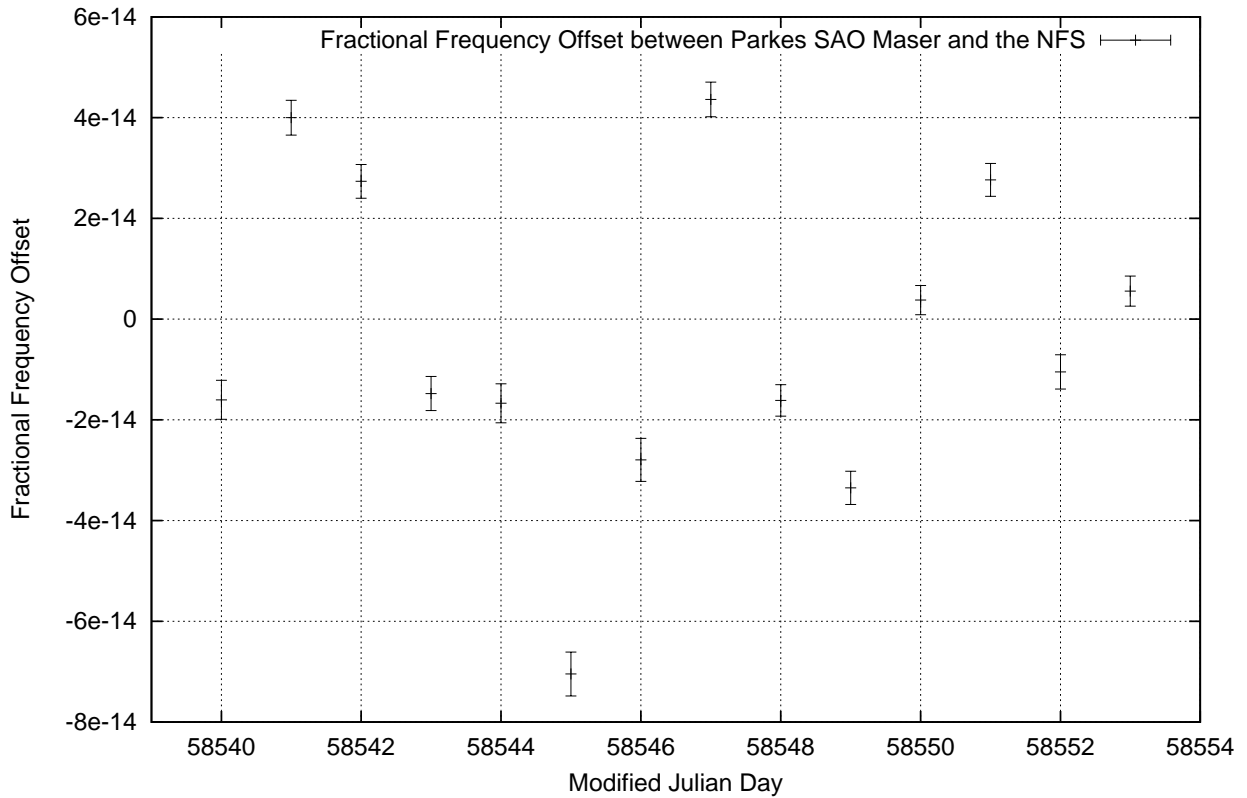

GPS Common-View Time-Transfer between ATNF Parkes and NMI Sydney

Tue Mar 12 22:26:14 2019

GPS Common-View Frequency Transfer between ATNF Parkes and NMI Sydney

Tue Mar 12 22:26:14 2019