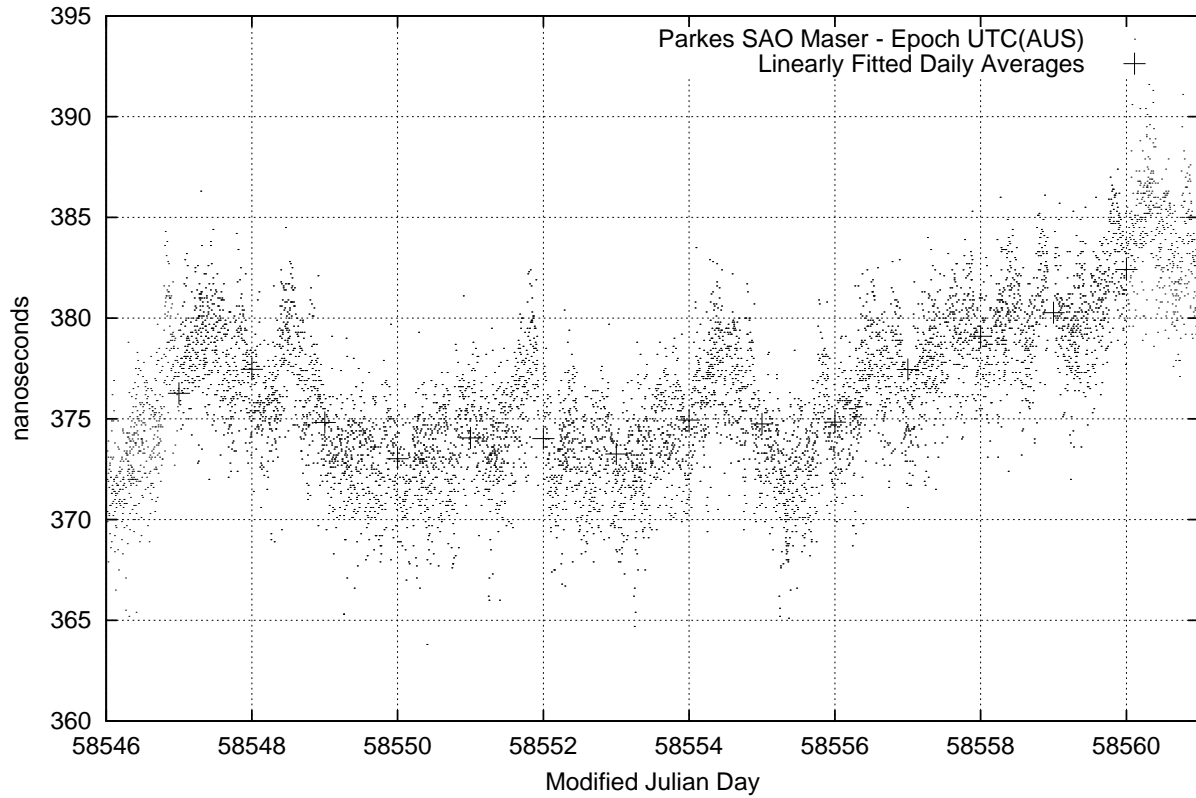

GPS Common-View Time-Transfer between ATNF Parkes and NMI Sydney

Tue Mar 19 22:26:14 2019

GPS Common-View Frequency Transfer between ATNF Parkes and NMI Sydney

Tue Mar 19 22:26:14 2019