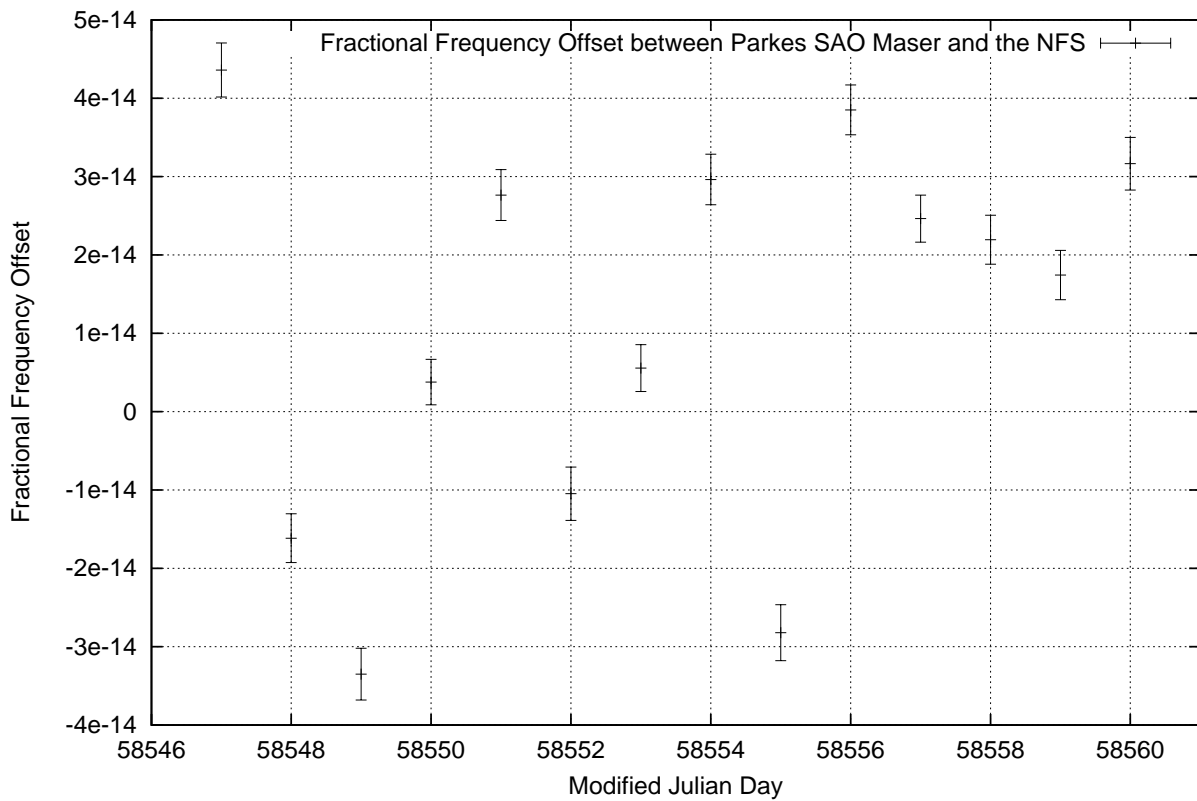

GPS Common-View Time-Transfer between ATNF Parkes and NMI Sydney

Tue Mar 19 22:26:14 2019

GPS Common-View Frequency Transfer between ATNF Parkes and NMI Sydney

Tue Mar 19 22:26:14 2019