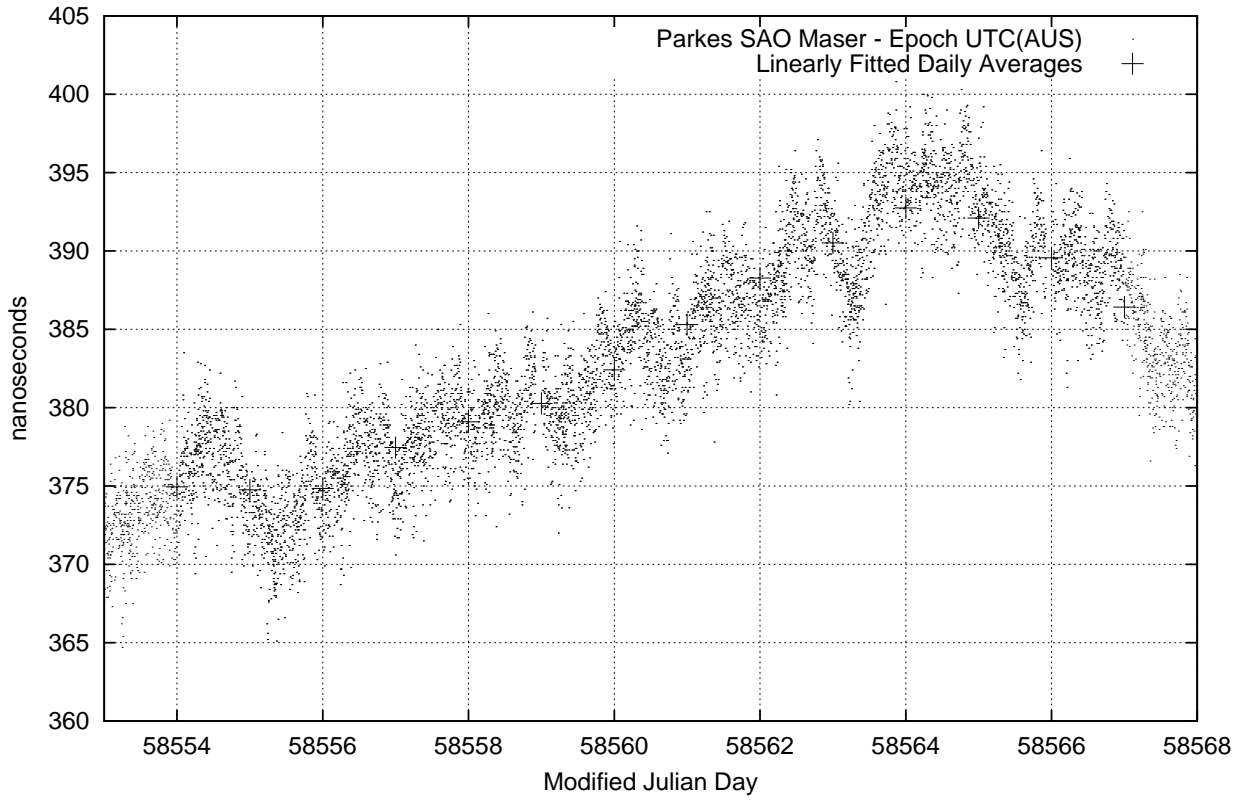

GPS Common-View Time-Transfer between ATNF Parkes and NMI Sydney

Tue Mar 26 22:26:13 2019

GPS Common-View Frequency Transfer between ATNF Parkes and NMI Sydney

Tue Mar 26 22:26:14 2019