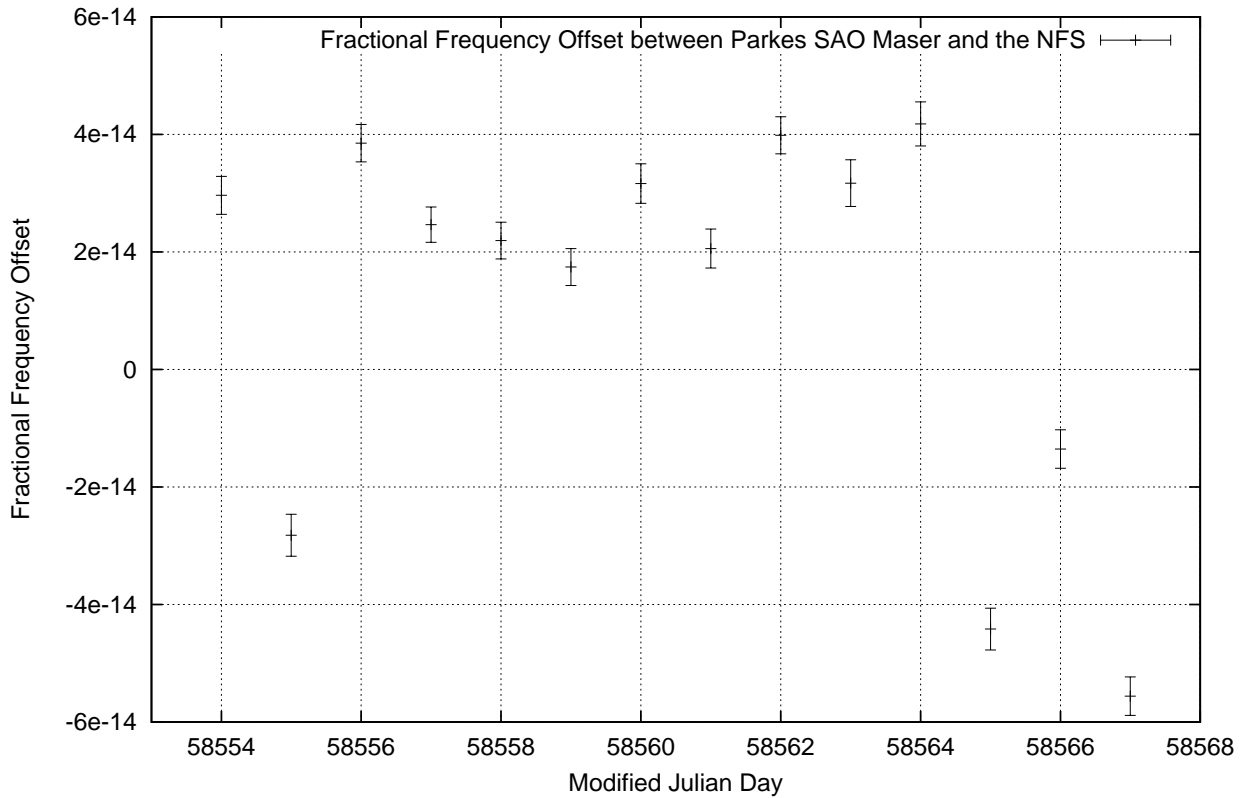

GPS Common-View Time-Transfer between ATNF Parkes and NMI Sydney

Tue Mar 26 22:26:13 2019

GPS Common-View Frequency Transfer between ATNF Parkes and NMI Sydney

Tue Mar 26 22:26:14 2019