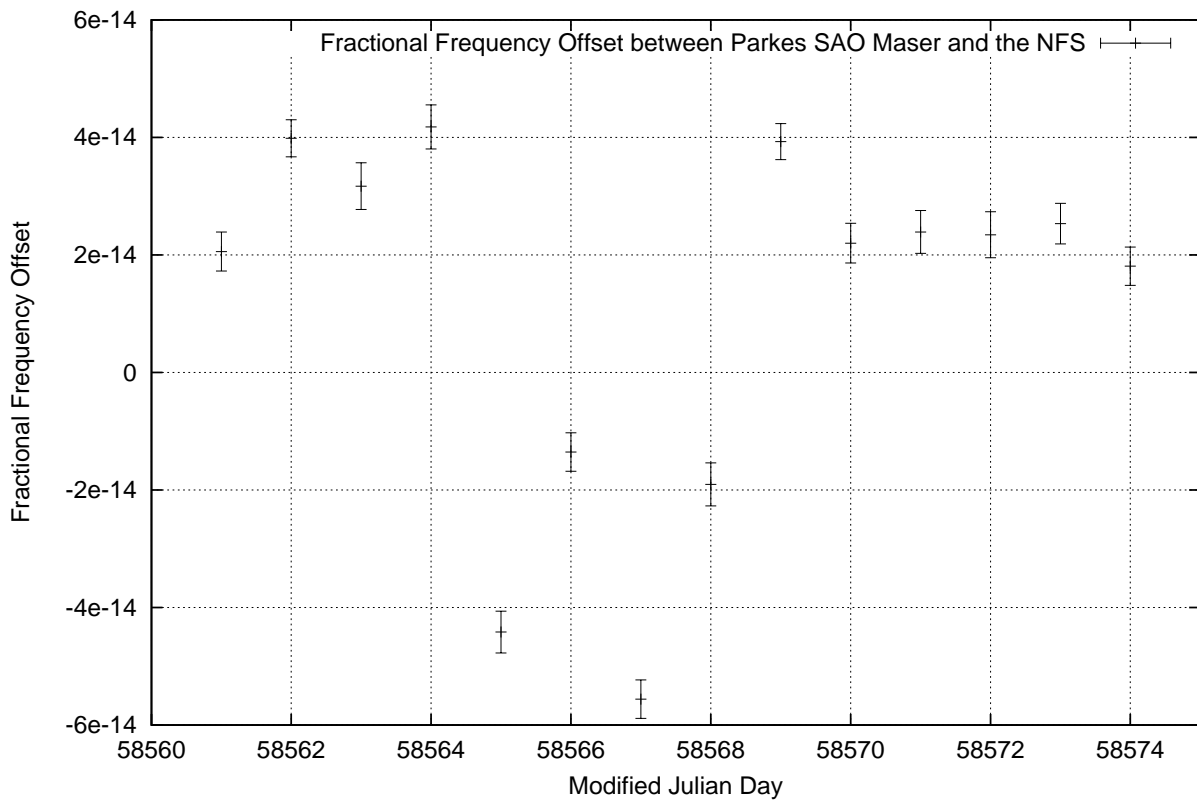

GPS Common-View Time-Transfer between ATNF Parkes and NMI Sydney

Tue Apr 02 22:26:13 2019

GPS Common-View Frequency Transfer between ATNF Parkes and NMI Sydney

Tue Apr 02 22:26:13 2019