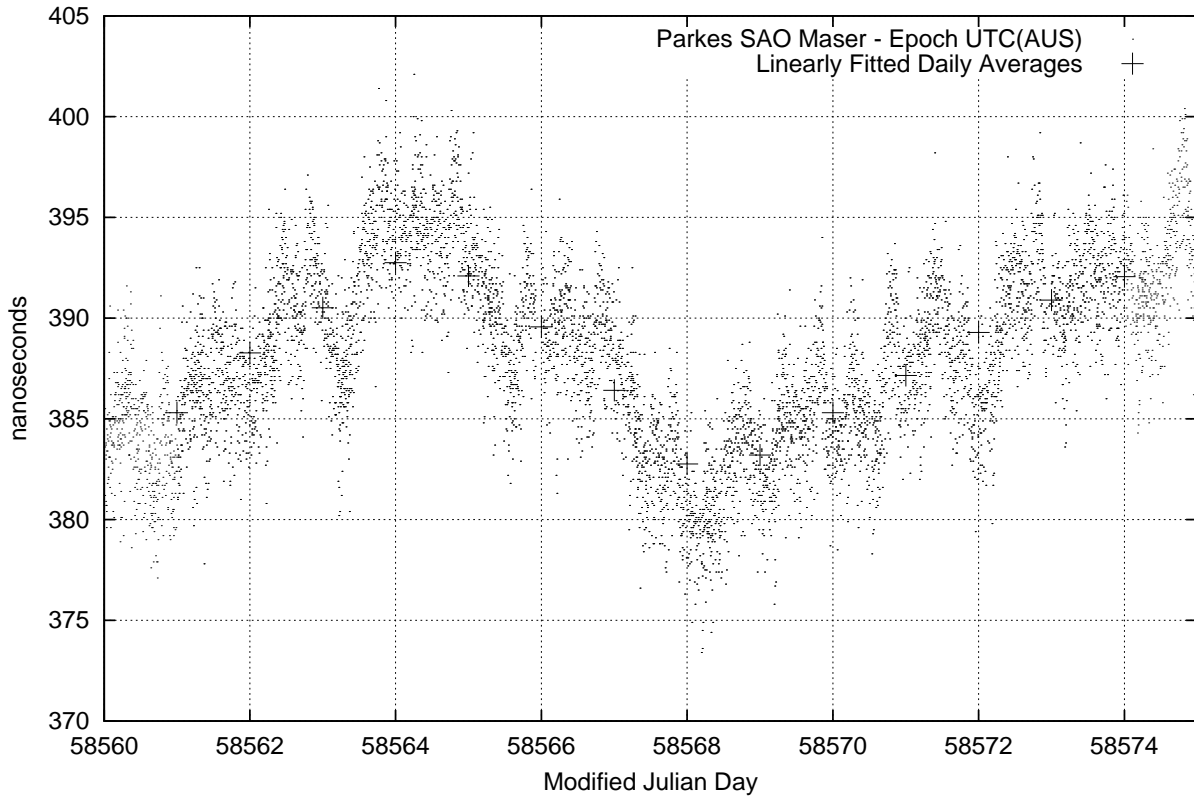

GPS Common-View Time-Transfer between ATNF Parkes and NMI Sydney

Tue Apr 02 22:26:13 2019

GPS Common-View Frequency Transfer between ATNF Parkes and NMI Sydney

Tue Apr 02 22:26:13 2019