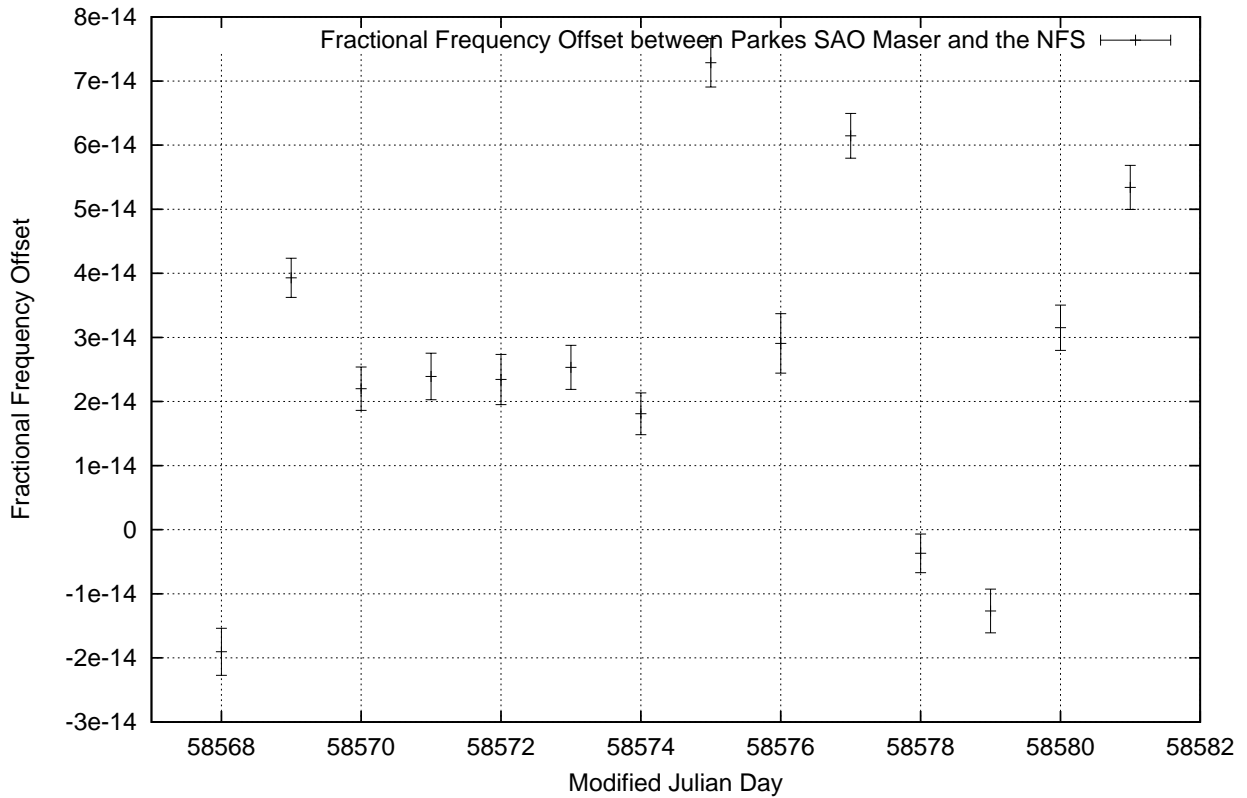

GPS Common-View Time-Transfer between ATNF Parkes and NMI Sydney

Tue Apr 09 22:26:14 2019

GPS Common-View Frequency Transfer between ATNF Parkes and NMI Sydney

Tue Apr 09 22:26:14 2019