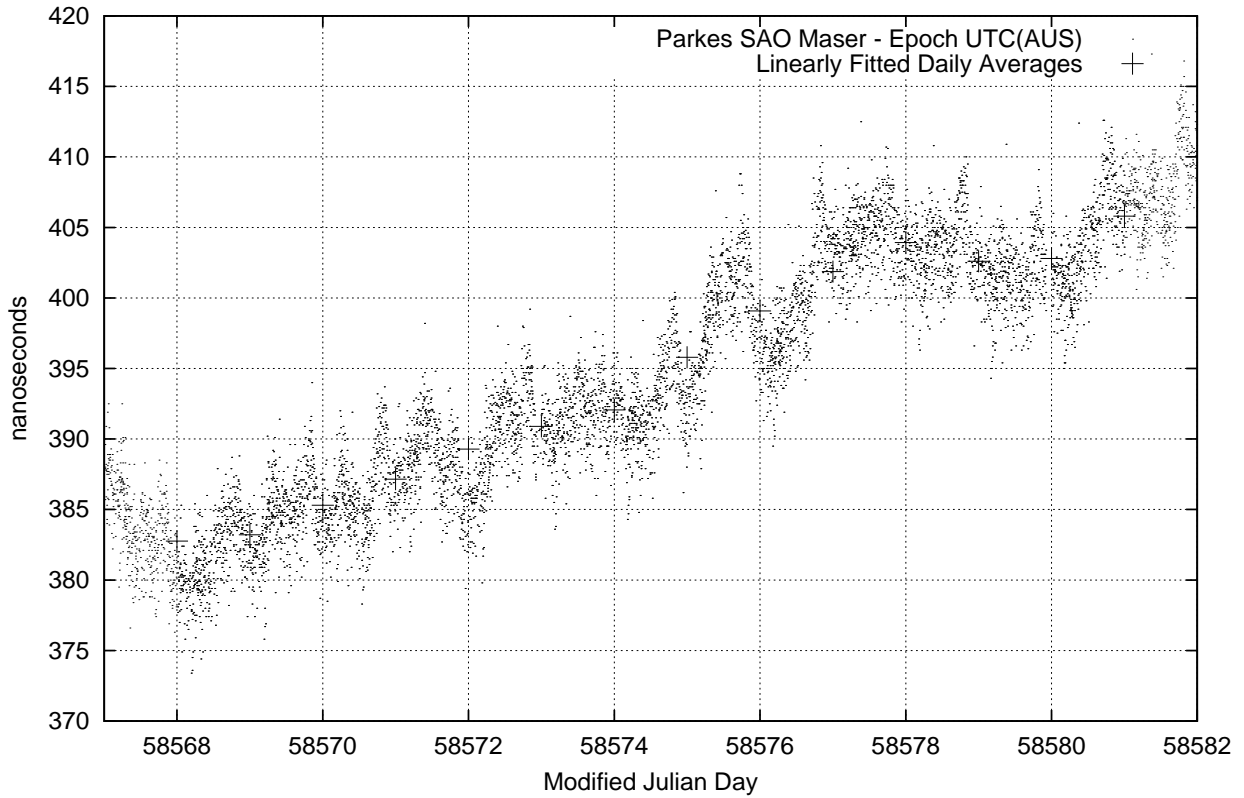

GPS Common-View Time-Transfer between ATNF Parkes and NMI Sydney

Tue Apr 09 22:26:14 2019

GPS Common-View Frequency Transfer between ATNF Parkes and NMI Sydney

Tue Apr 09 22:26:14 2019