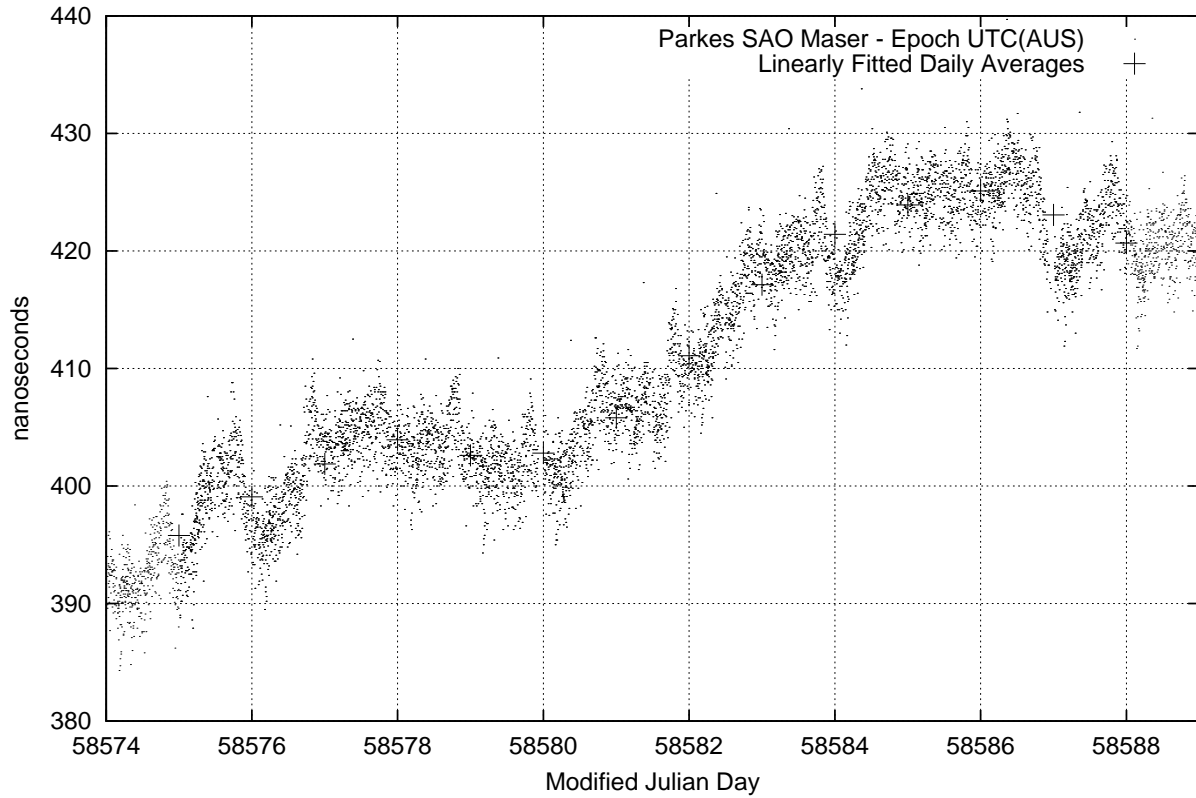

GPS Common-View Time-Transfer between ATNF Parkes and NMI Sydney

Tue Apr 16 22:26:14 2019

GPS Common-View Frequency Transfer between ATNF Parkes and NMI Sydney

Tue Apr 16 22:26:14 2019