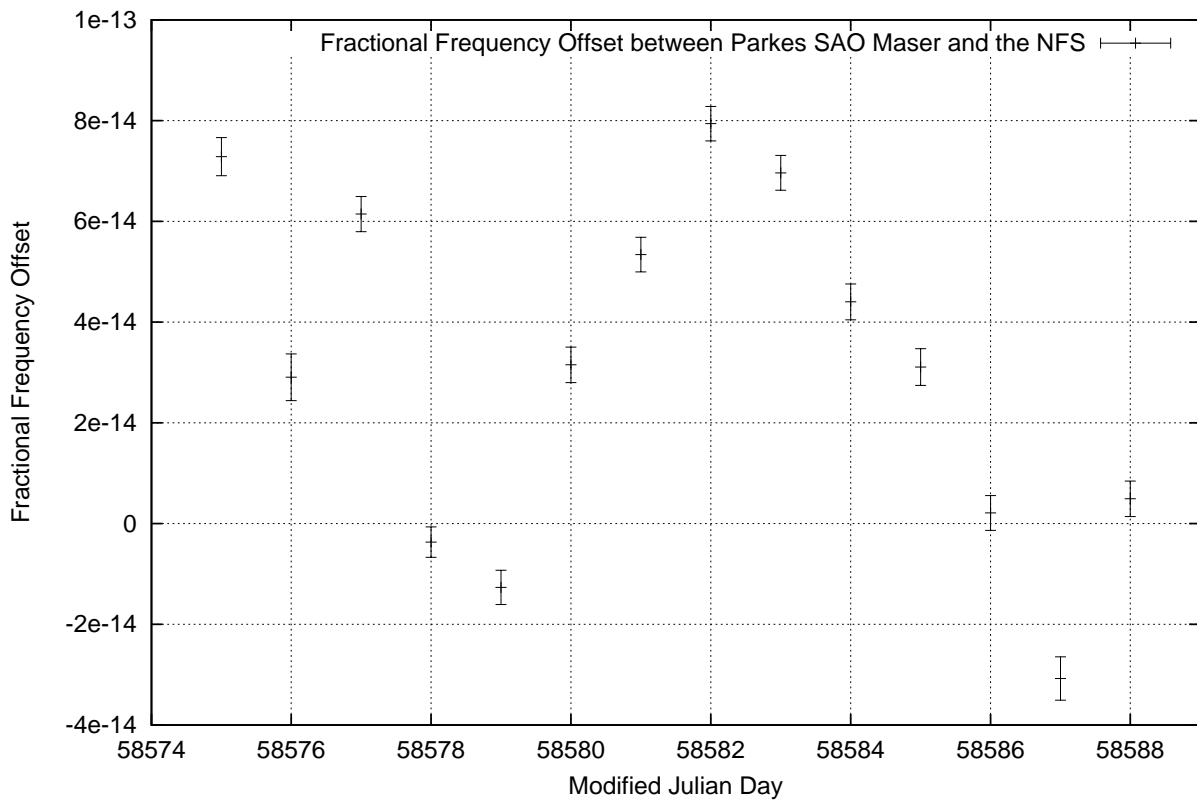

GPS Common-View Time-Transfer between ATNF Parkes and NMI Sydney

Tue Apr 16 22:26:14 2019

GPS Common-View Frequency Transfer between ATNF Parkes and NMI Sydney

Tue Apr 16 22:26:14 2019