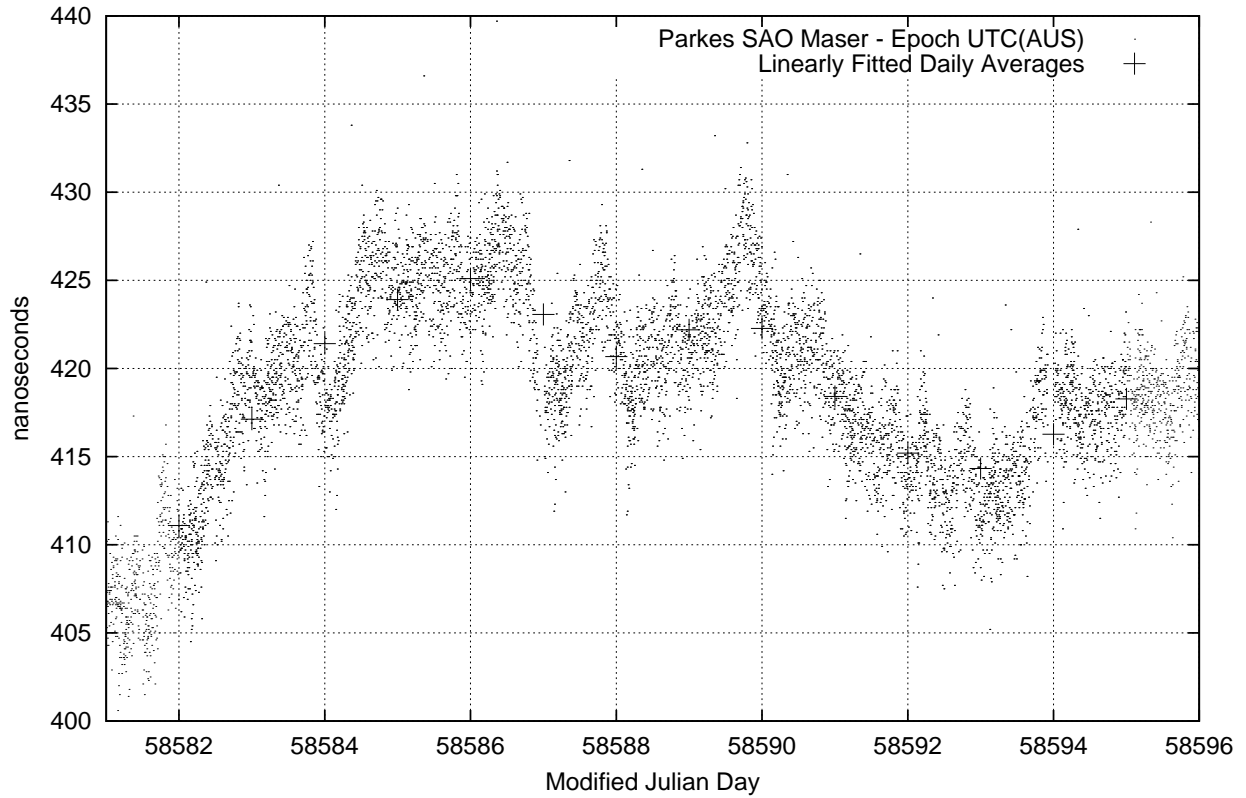

GPS Common-View Time-Transfer between ATNF Parkes and NMI Sydney

Tue Apr 23 22:26:14 2019

GPS Common-View Frequency Transfer between ATNF Parkes and NMI Sydney

Tue Apr 23 22:26:14 2019