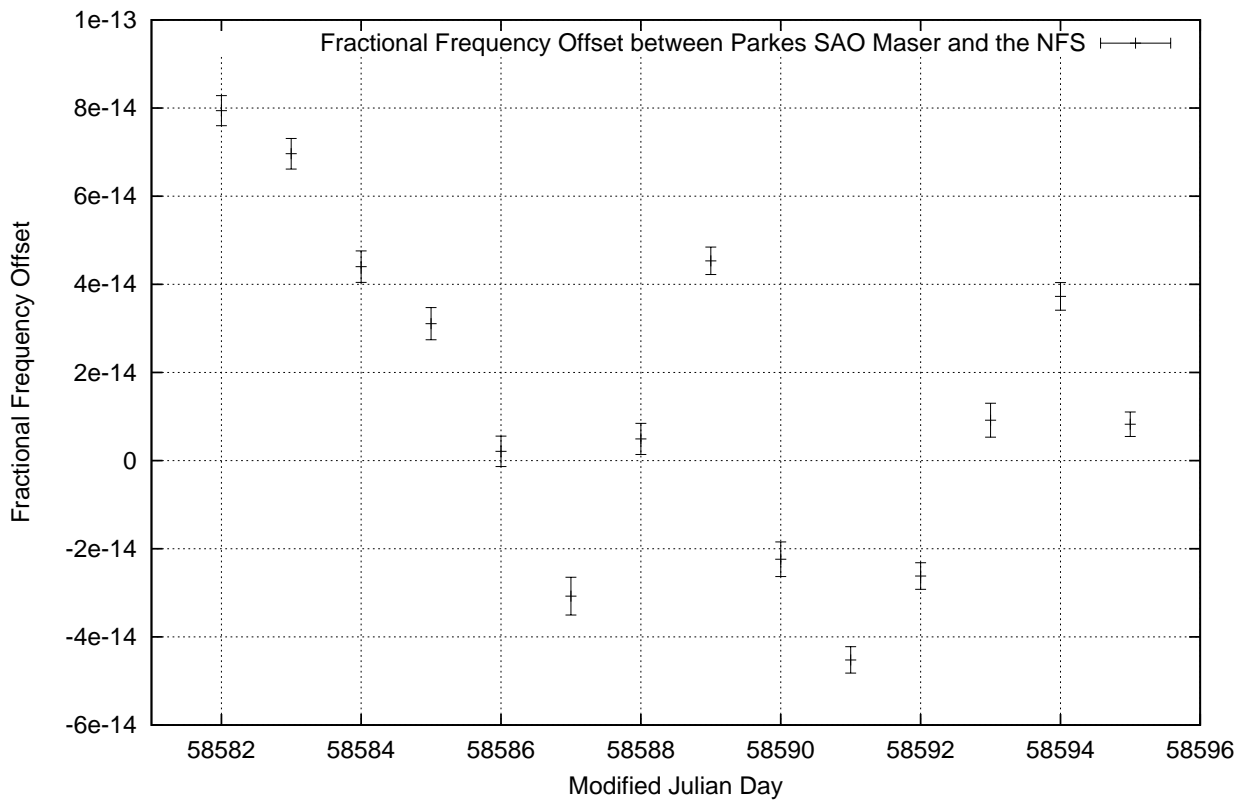

GPS Common-View Time-Transfer between ATNF Parkes and NMI Sydney

Tue Apr 23 22:26:14 2019

GPS Common-View Frequency Transfer between ATNF Parkes and NMI Sydney

Tue Apr 23 22:26:14 2019