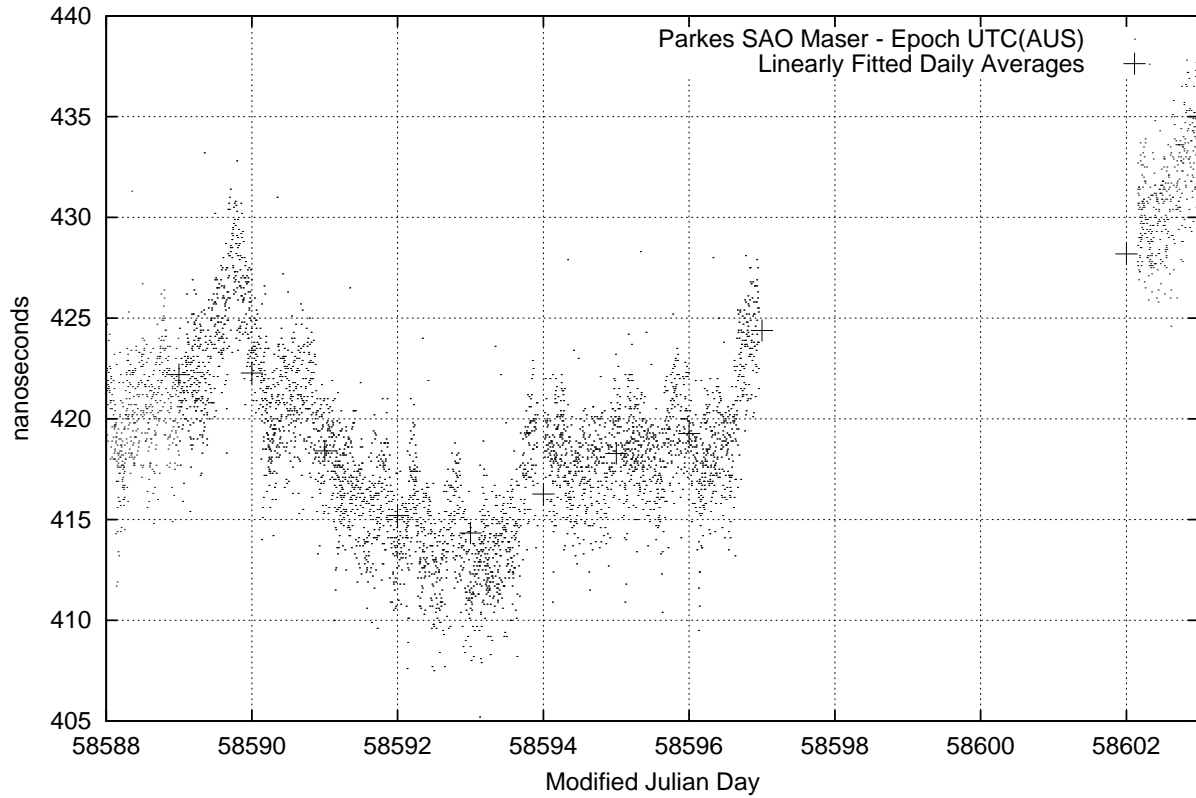

GPS Common-View Time-Transfer between ATNF Parkes and NMI Sydney

Tue Apr 30 22:26:11 2019

GPS Common-View Frequency Transfer between ATNF Parkes and NMI Sydney

Tue Apr 30 22:26:11 2019