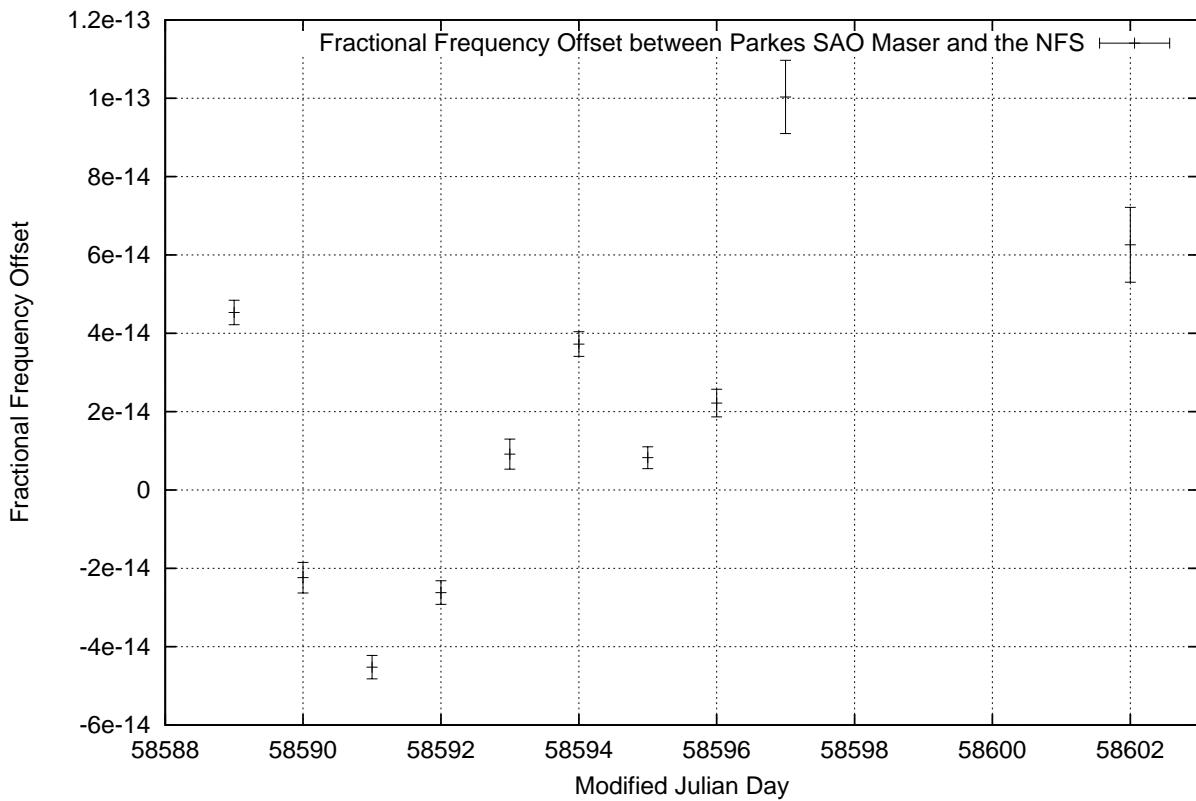

GPS Common-View Time-Transfer between ATNF Parkes and NMI Sydney

Tue Apr 30 22:26:11 2019

GPS Common-View Frequency Transfer between ATNF Parkes and NMI Sydney

Tue Apr 30 22:26:11 2019