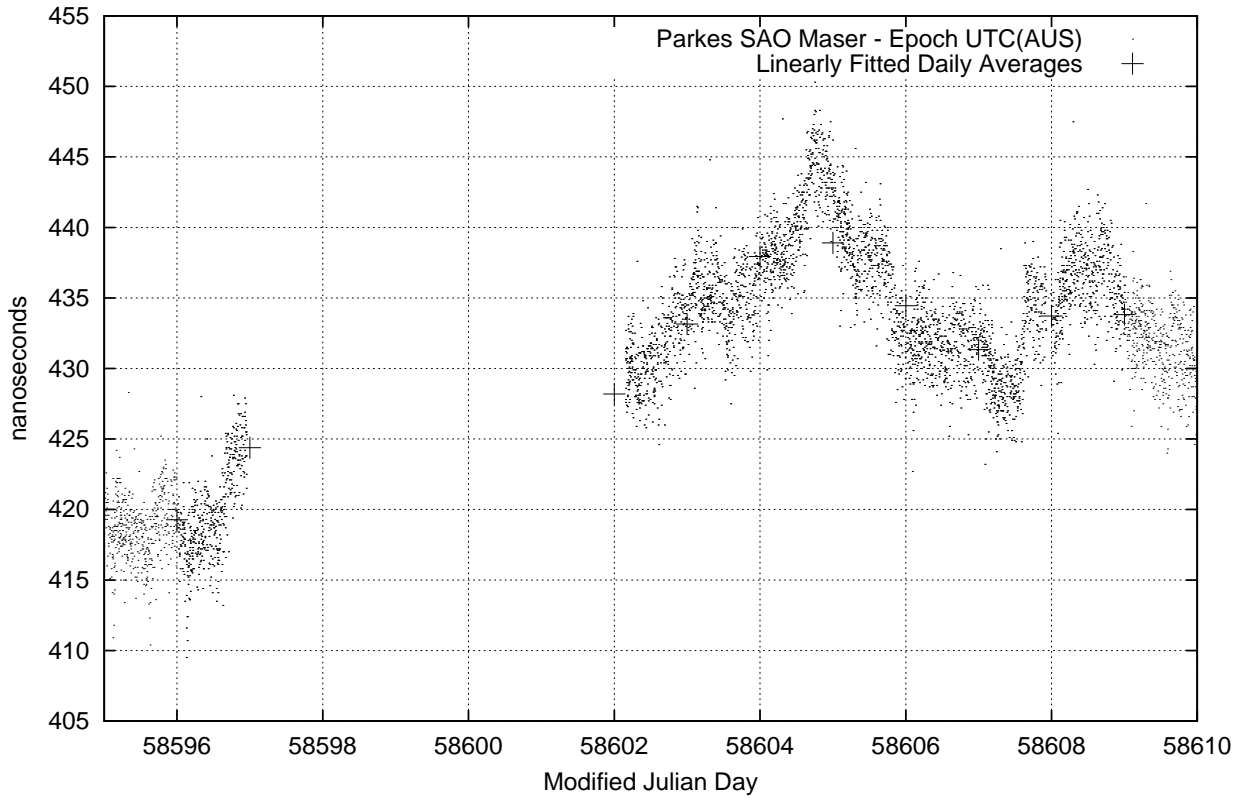

GPS Common-View Time-Transfer between ATNF Parkes and NMI Sydney

Tue May 07 22:26:10 2019

GPS Common-View Frequency Transfer between ATNF Parkes and NMI Sydney

Tue May 07 22:26:10 2019