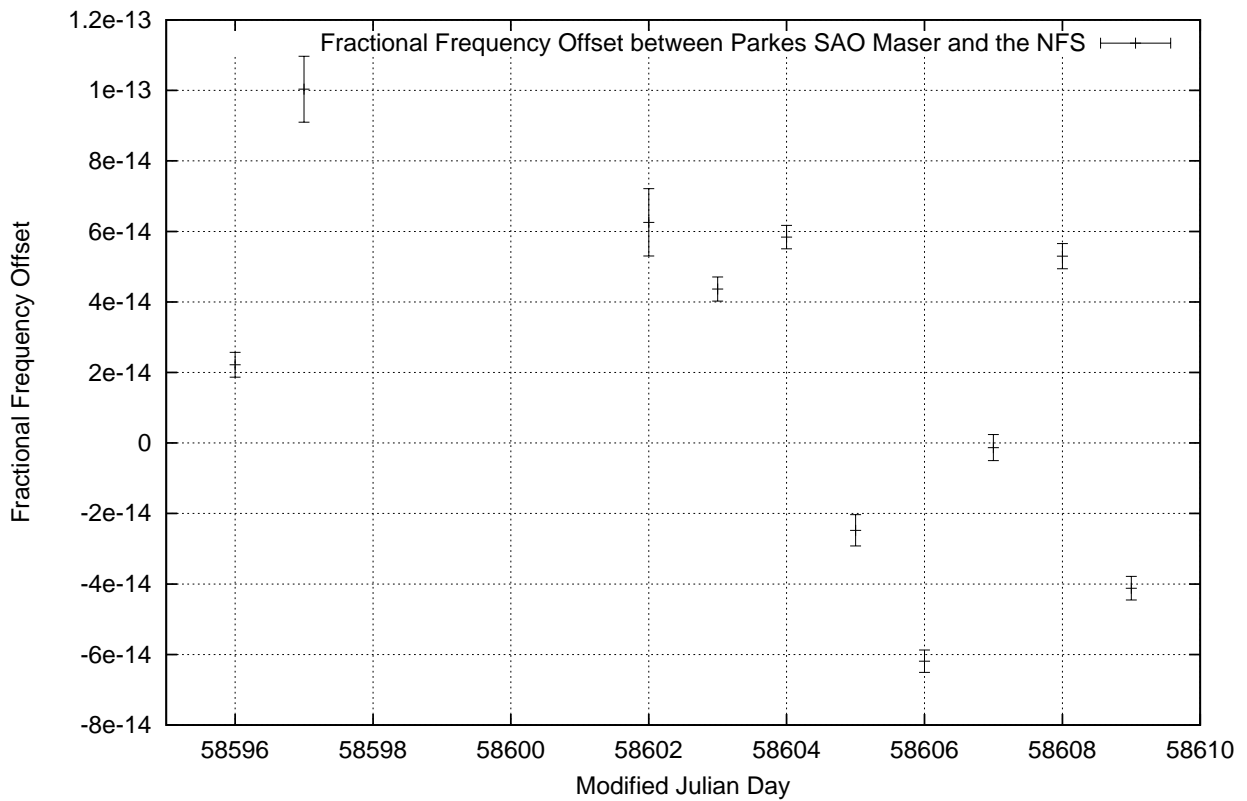

GPS Common-View Time-Transfer between ATNF Parkes and NMI Sydney

Tue May 07 22:26:10 2019

GPS Common-View Frequency Transfer between ATNF Parkes and NMI Sydney

Tue May 07 22:26:10 2019