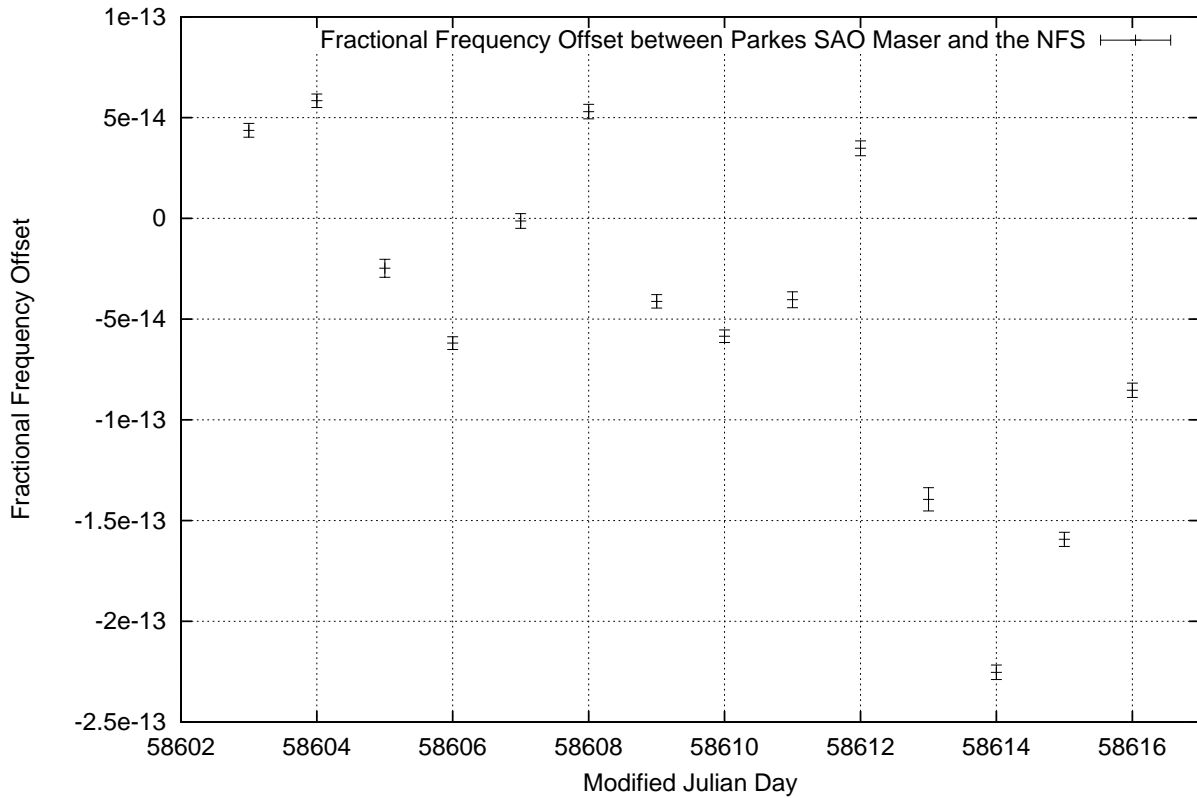

GPS Common-View Time-Transfer between ATNF Parkes and NMI Sydney

Tue May 14 22:26:14 2019

GPS Common-View Frequency Transfer between ATNF Parkes and NMI Sydney

Tue May 14 22:26:14 2019