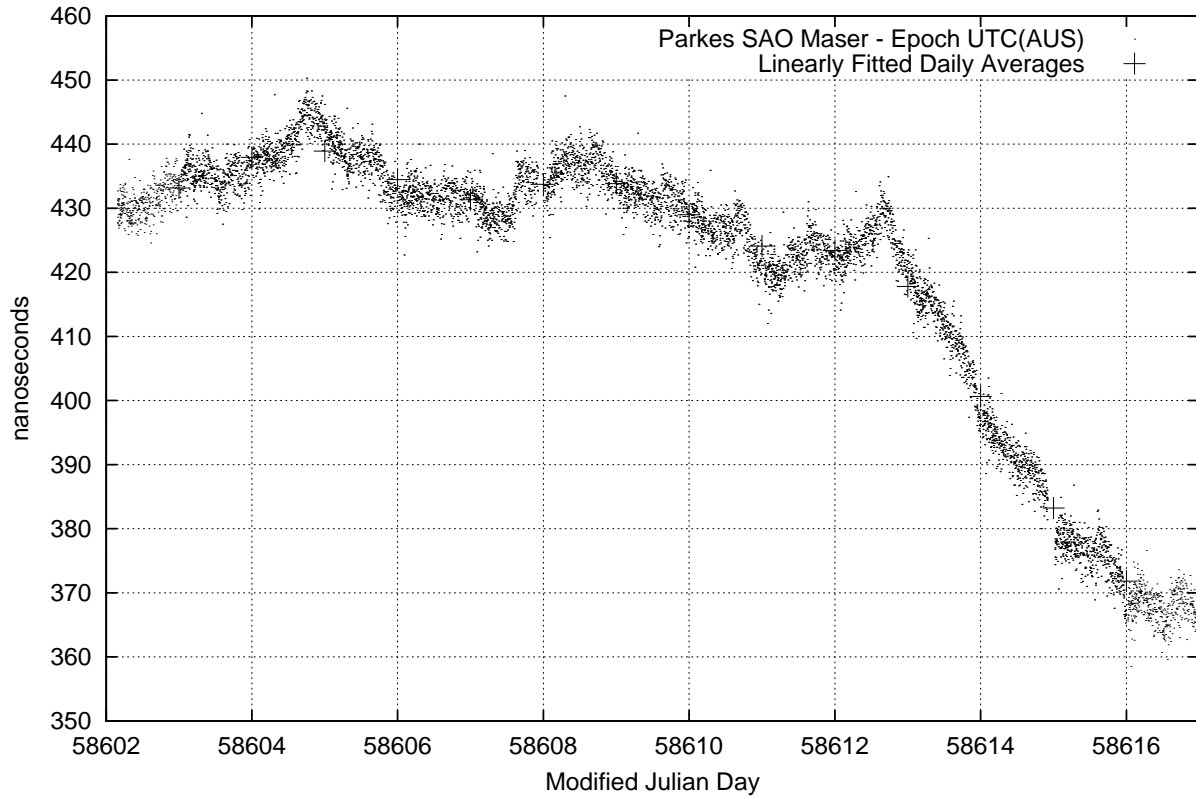

GPS Common-View Time-Transfer between ATNF Parkes and NMI Sydney

Tue May 14 22:26:14 2019

GPS Common-View Frequency Transfer between ATNF Parkes and NMI Sydney

Tue May 14 22:26:14 2019