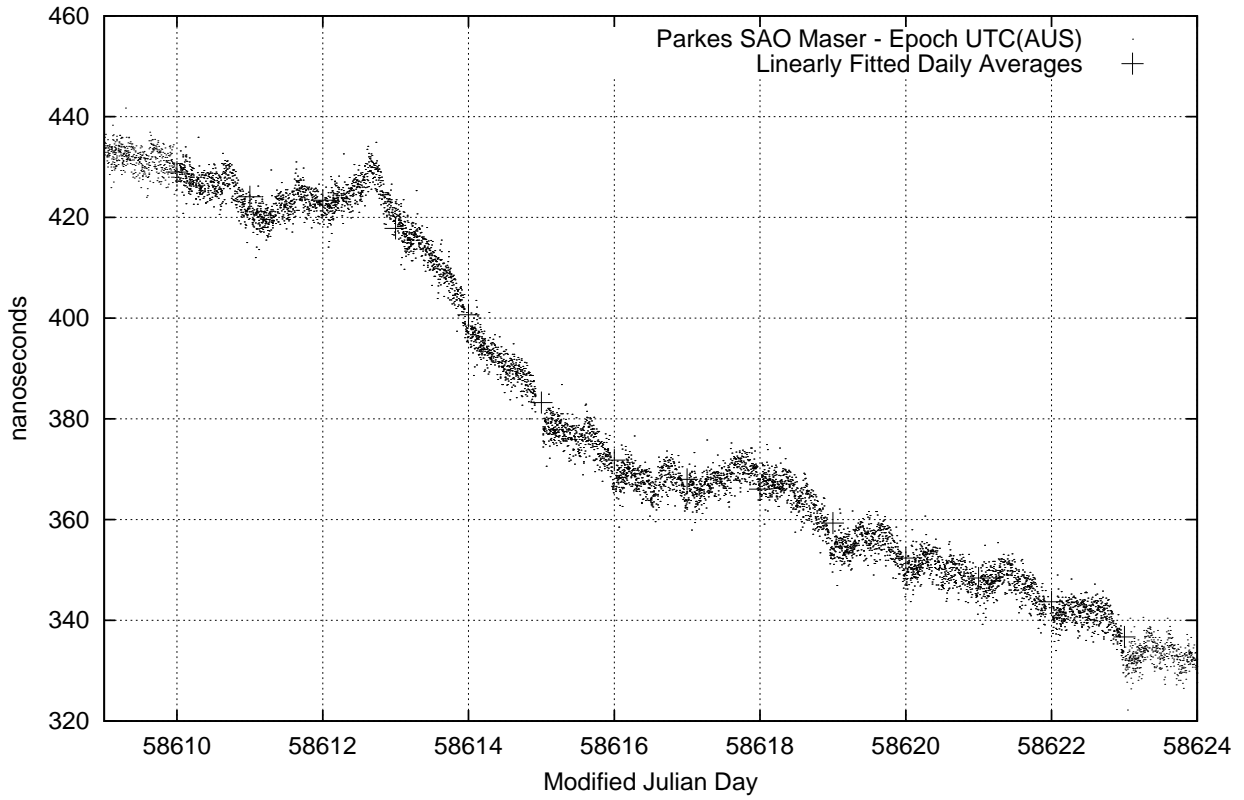

GPS Common-View Time-Transfer between ATNF Parkes and NMI Sydney

Tue May 21 22:26:14 2019

GPS Common-View Frequency Transfer between ATNF Parkes and NMI Sydney

Tue May 21 22:26:14 2019