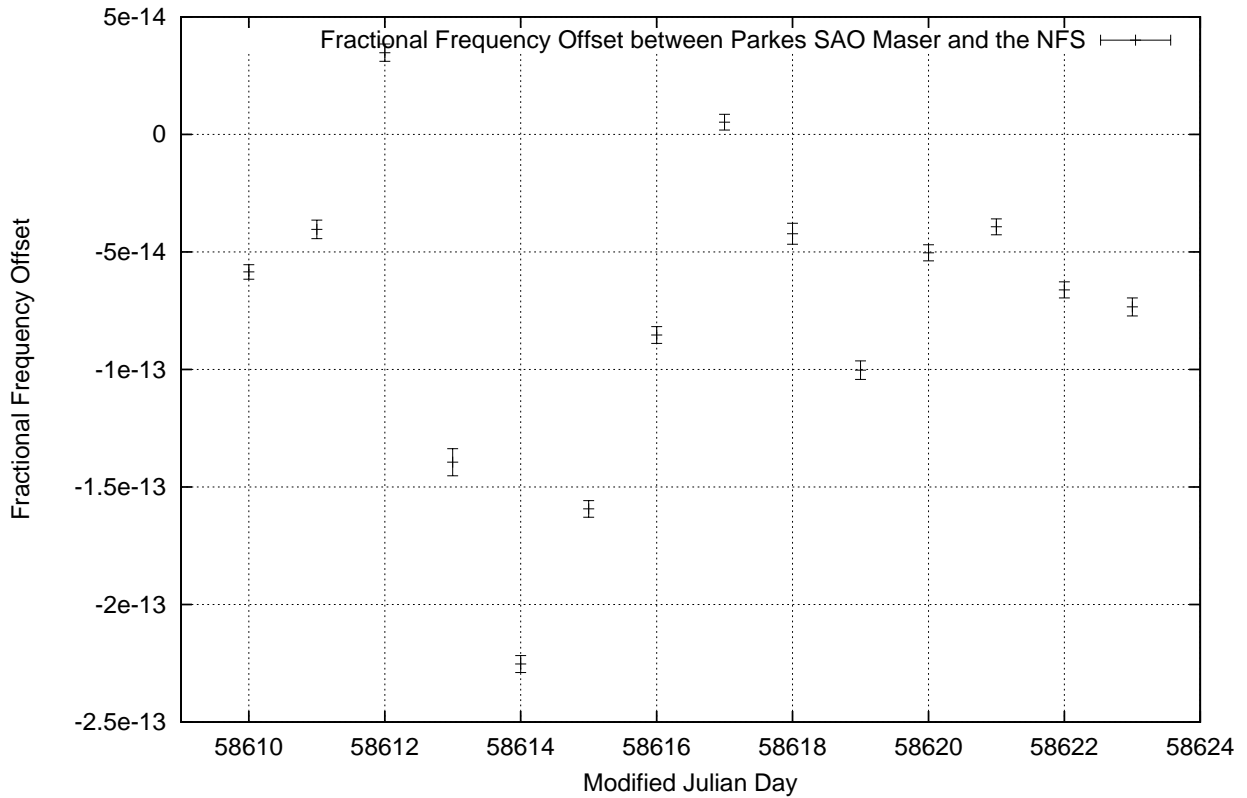

GPS Common-View Time-Transfer between ATNF Parkes and NMI Sydney

Tue May 21 22:26:14 2019

GPS Common-View Frequency Transfer between ATNF Parkes and NMI Sydney

Tue May 21 22:26:14 2019