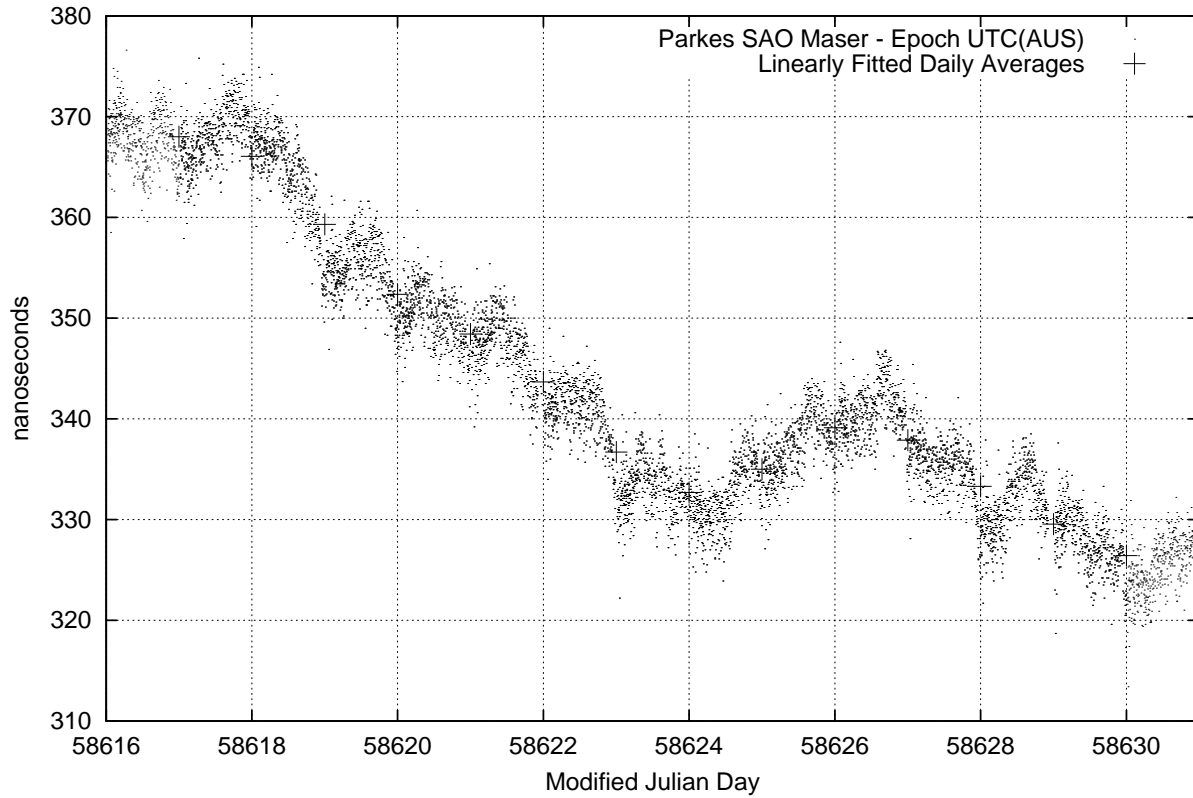

GPS Common-View Time-Transfer between ATNF Parkes and NMI Sydney

Tue May 28 22:26:13 2019

GPS Common-View Frequency Transfer between ATNF Parkes and NMI Sydney

Tue May 28 22:26:13 2019