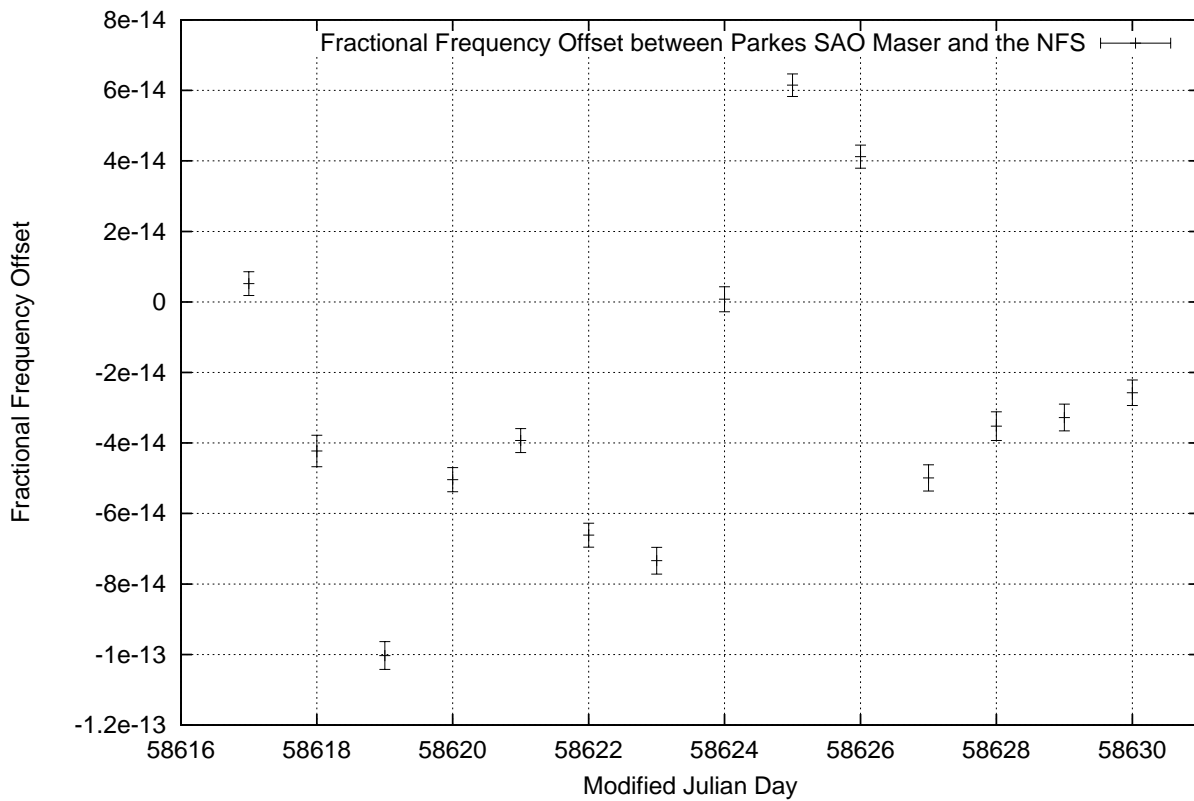

GPS Common-View Time-Transfer between ATNF Parkes and NMI Sydney

Tue May 28 22:26:13 2019

GPS Common-View Frequency Transfer between ATNF Parkes and NMI Sydney

Tue May 28 22:26:13 2019