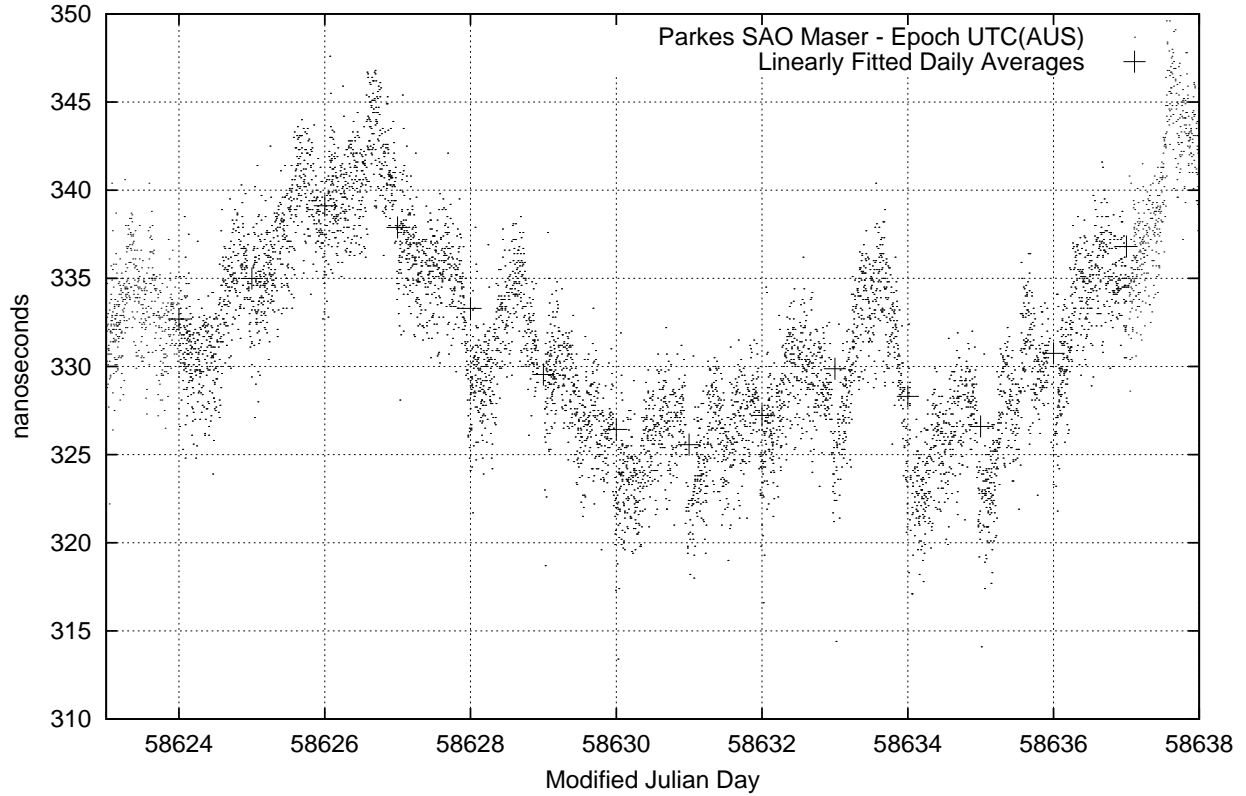

GPS Common-View Time-Transfer between ATNF Parkes and NMI Sydney

Tue Jun 04 22:26:14 2019

GPS Common-View Frequency Transfer between ATNF Parkes and NMI Sydney

Tue Jun 04 22:26:14 2019