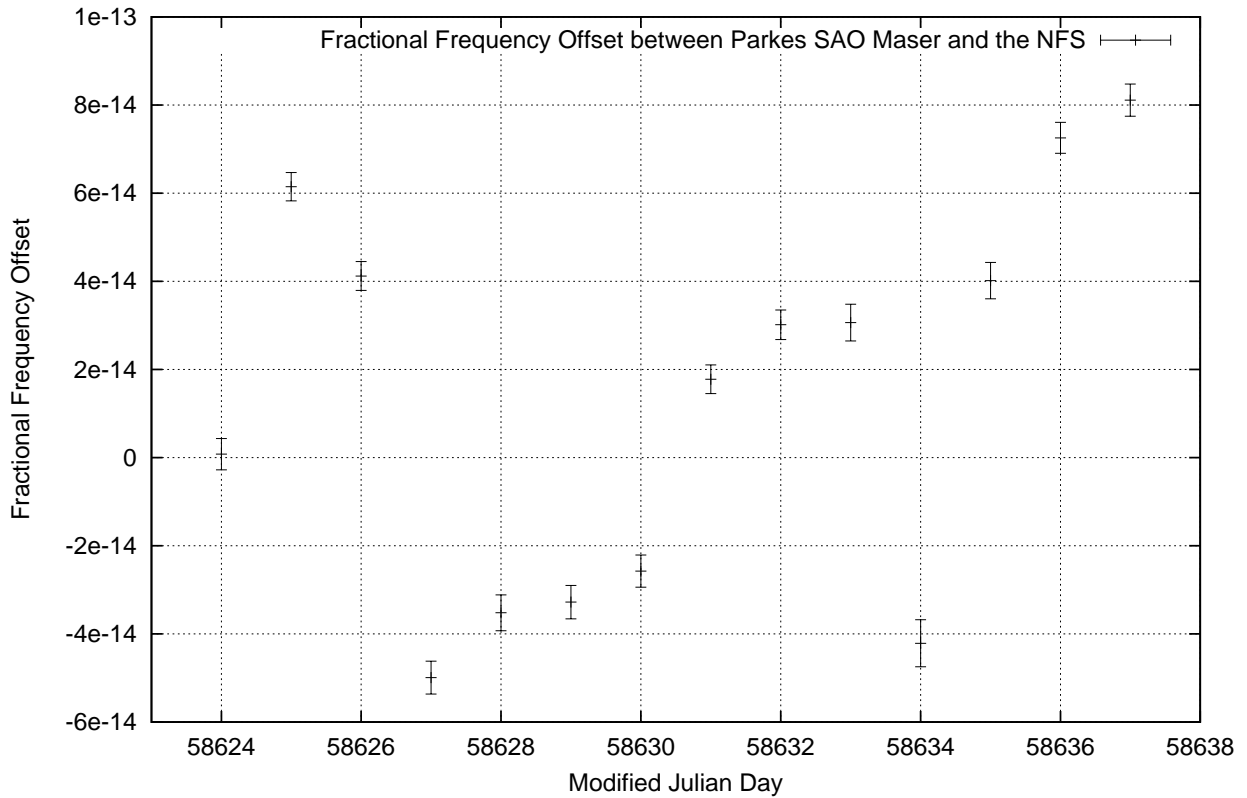

GPS Common-View Time-Transfer between ATNF Parkes and NMI Sydney

Tue Jun 04 22:26:14 2019

GPS Common-View Frequency Transfer between ATNF Parkes and NMI Sydney

Tue Jun 04 22:26:14 2019