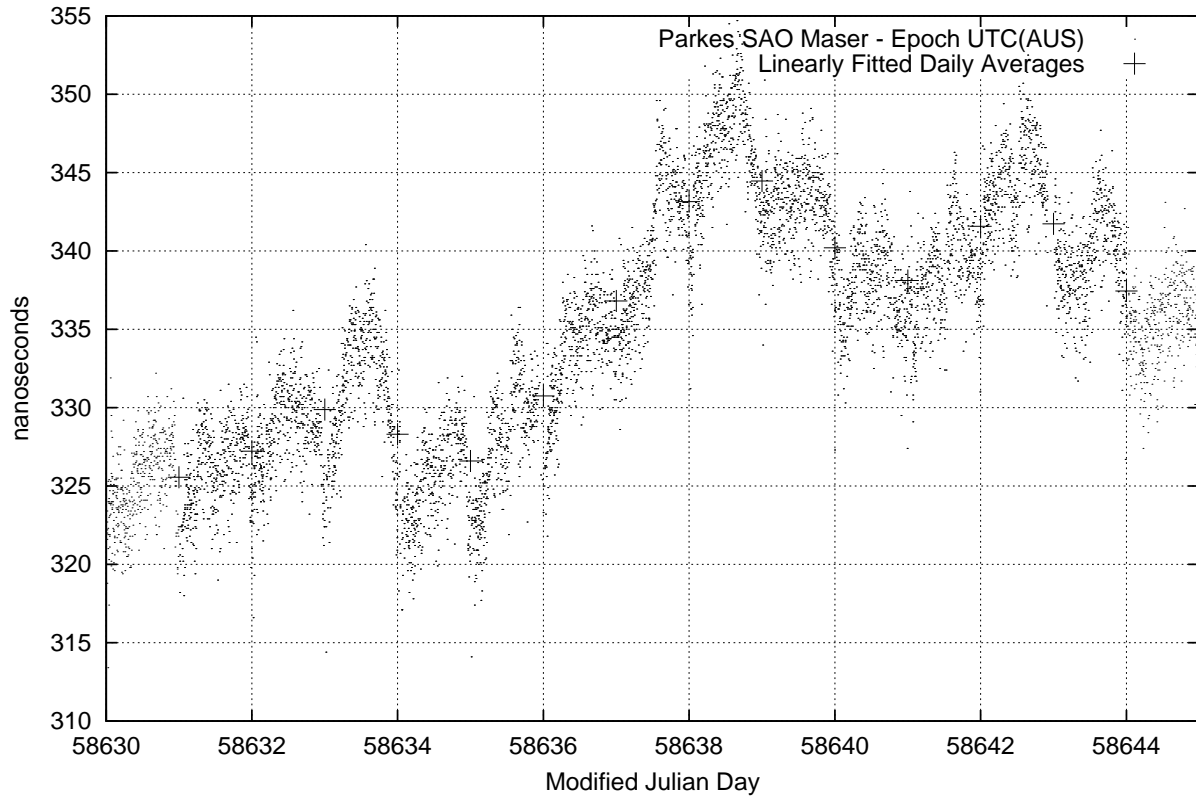

GPS Common-View Time-Transfer between ATNF Parkes and NMI Sydney

Tue Jun 11 22:26:14 2019

GPS Common-View Frequency Transfer between ATNF Parkes and NMI Sydney

Tue Jun 11 22:26:14 2019