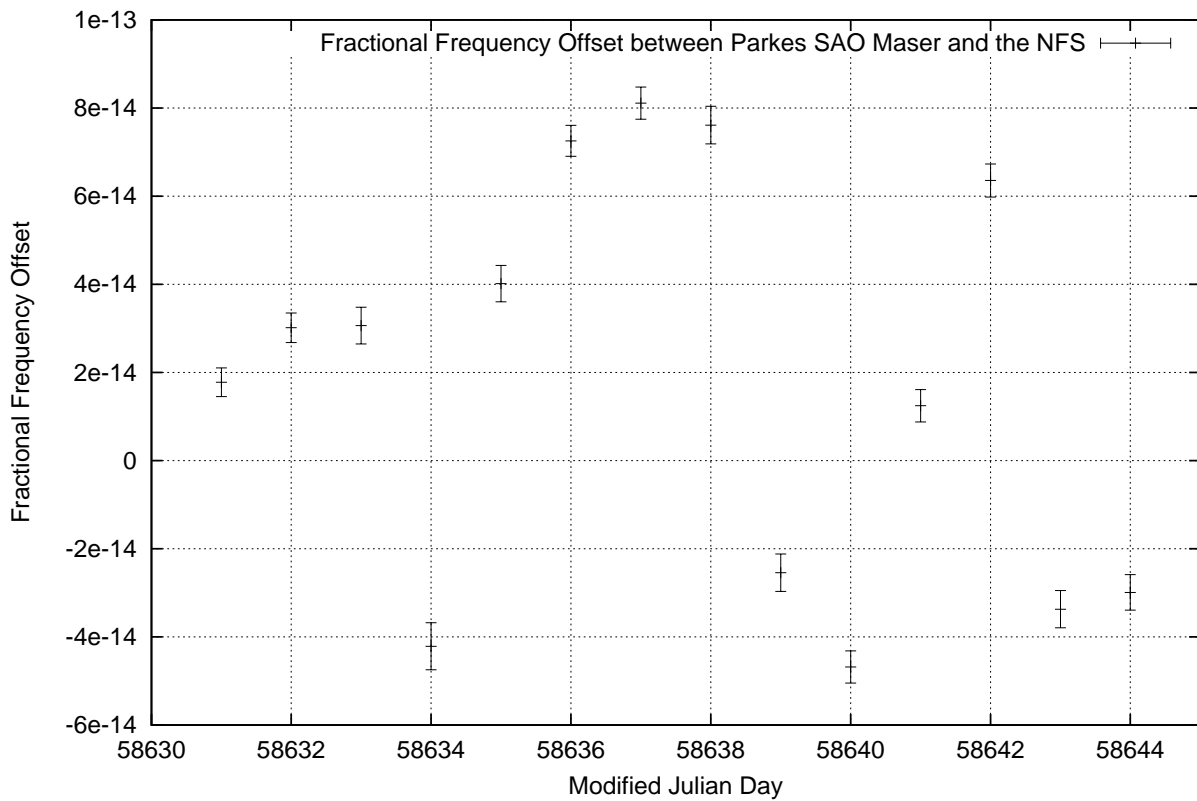

GPS Common-View Time-Transfer between ATNF Parkes and NMI Sydney

Tue Jun 11 22:26:14 2019

GPS Common-View Frequency Transfer between ATNF Parkes and NMI Sydney

Tue Jun 11 22:26:14 2019