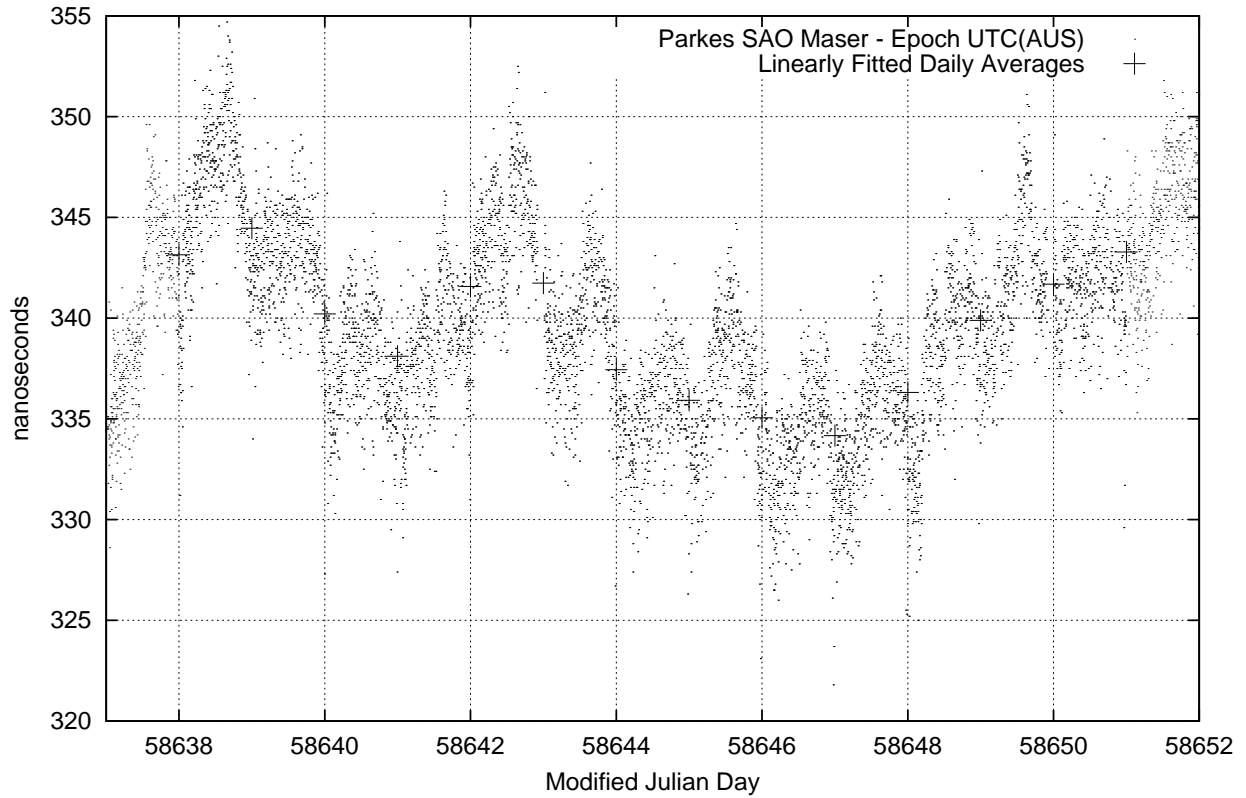

GPS Common-View Time-Transfer between ATNF Parkes and NMI Sydney

Tue Jun 18 22:26:13 2019

GPS Common-View Frequency Transfer between ATNF Parkes and NMI Sydney

Tue Jun 18 22:26:13 2019