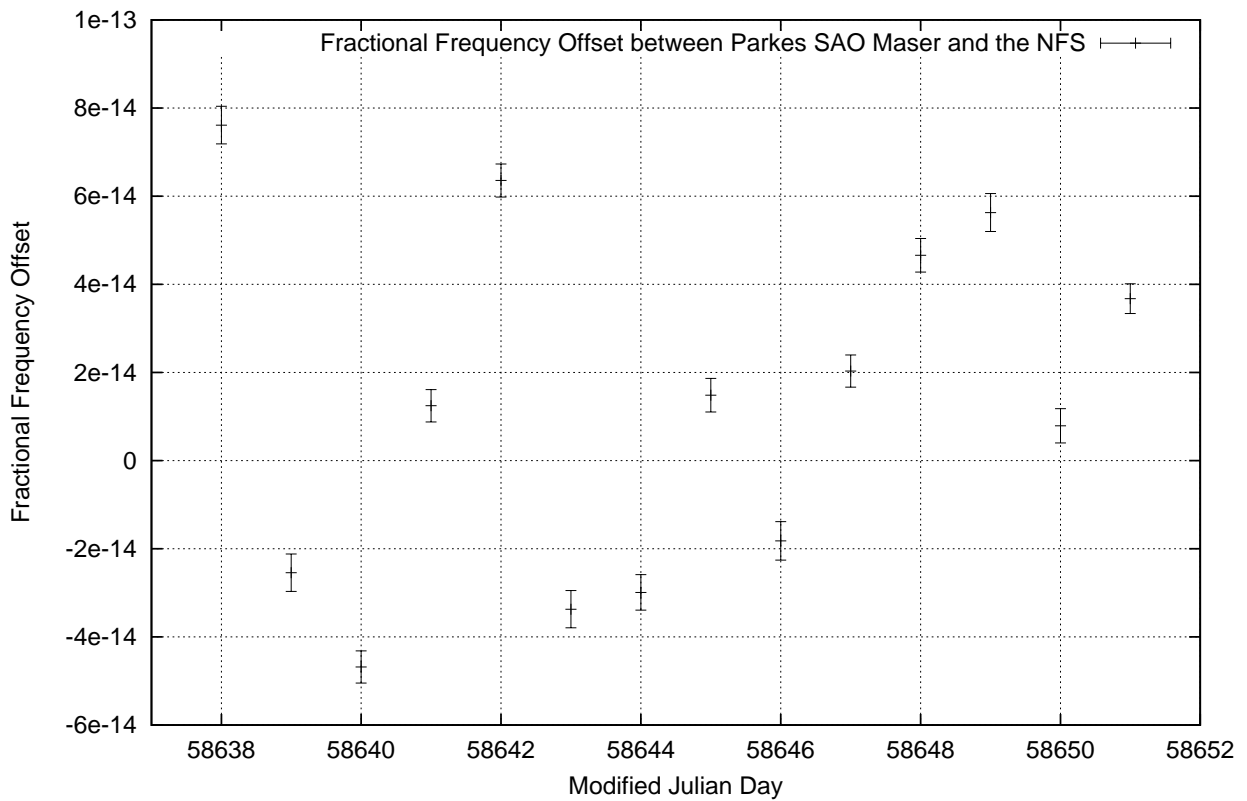

GPS Common-View Time-Transfer between ATNF Parkes and NMI Sydney

Tue Jun 18 22:26:13 2019

GPS Common-View Frequency Transfer between ATNF Parkes and NMI Sydney

Tue Jun 18 22:26:13 2019