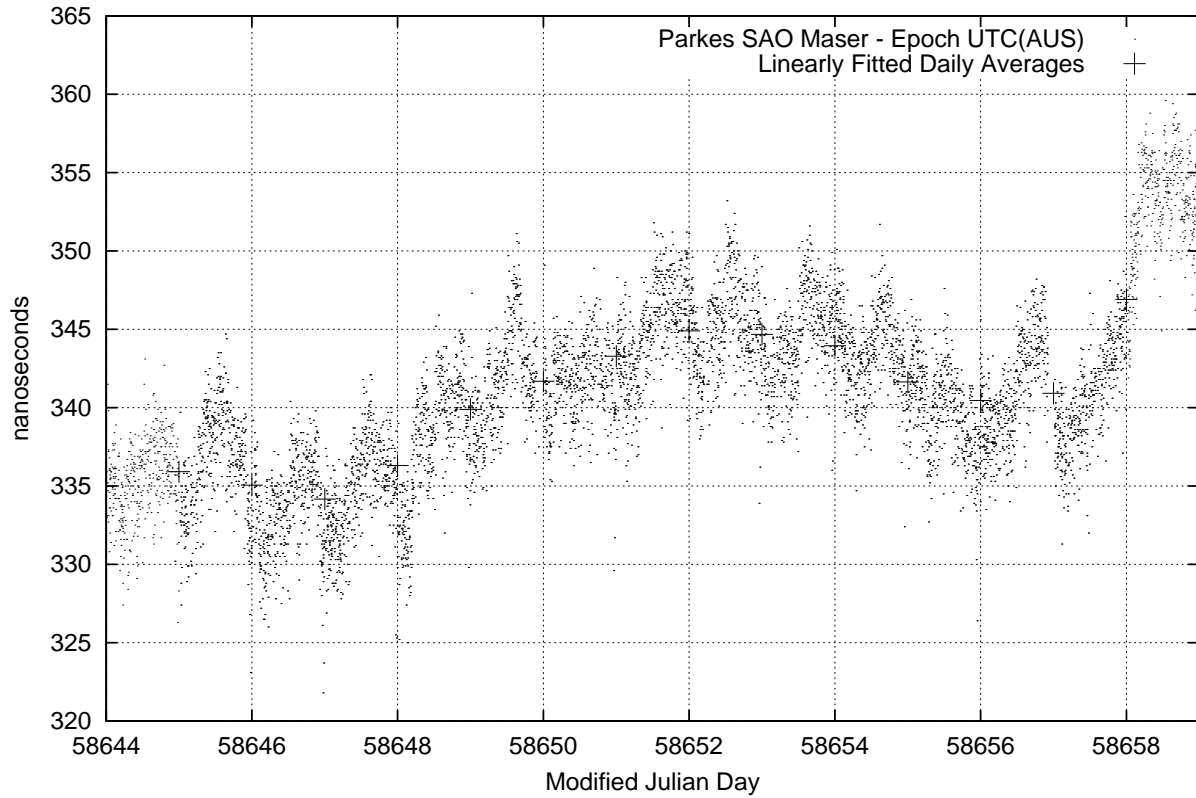

GPS Common-View Time-Transfer between ATNF Parkes and NMI Sydney

Tue Jun 25 22:26:13 2019

GPS Common-View Frequency Transfer between ATNF Parkes and NMI Sydney

Tue Jun 25 22:26:13 2019