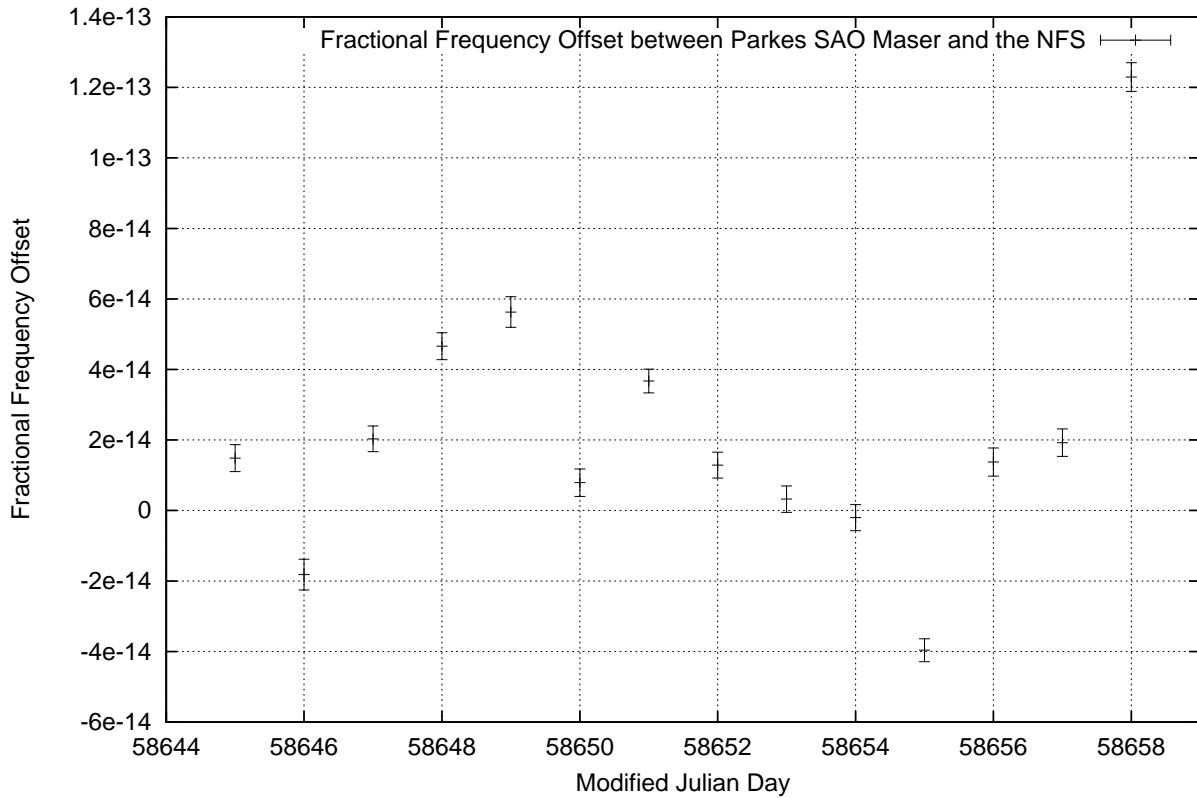

GPS Common-View Time-Transfer between ATNF Parkes and NMI Sydney

Tue Jun 25 22:26:13 2019

GPS Common-View Frequency Transfer between ATNF Parkes and NMI Sydney

Tue Jun 25 22:26:13 2019