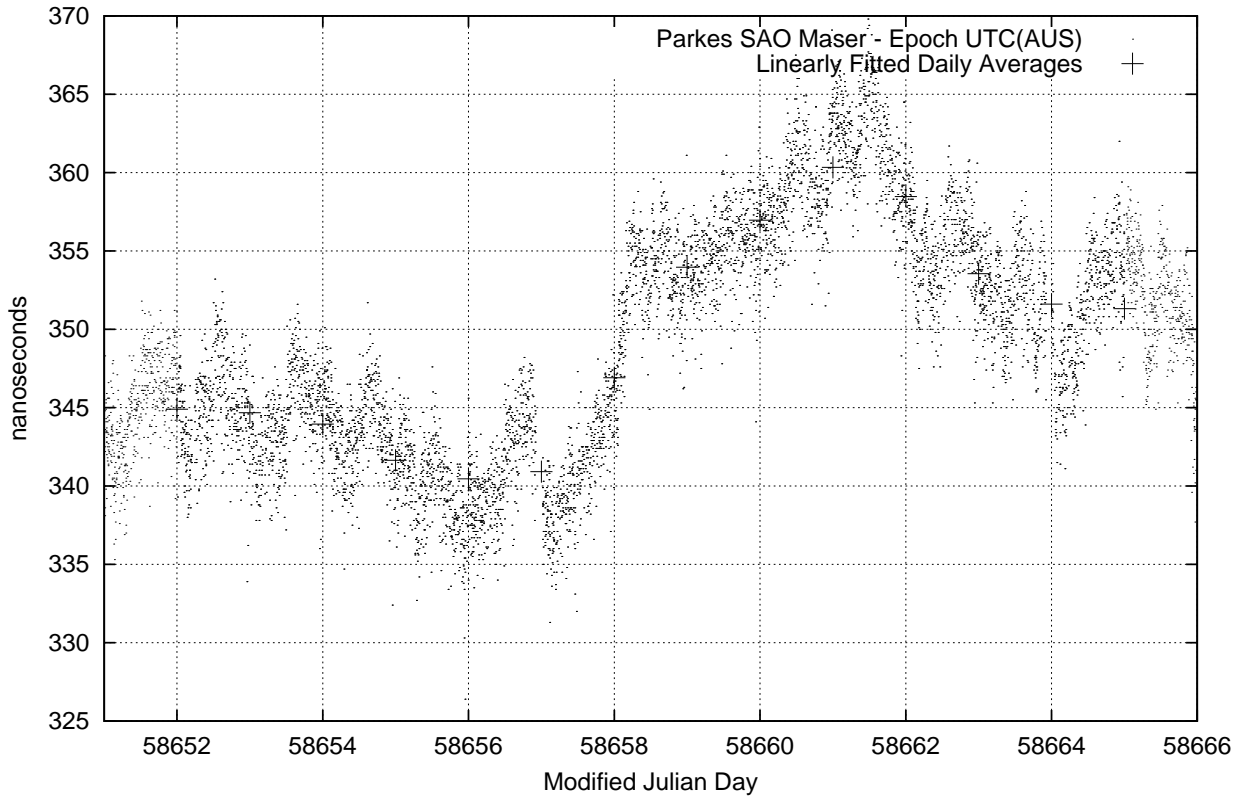

GPS Common-View Time-Transfer between ATNF Parkes and NMI Sydney

Tue Jul 02 22:26:13 2019

GPS Common-View Frequency Transfer between ATNF Parkes and NMI Sydney

Tue Jul 02 22:26:13 2019