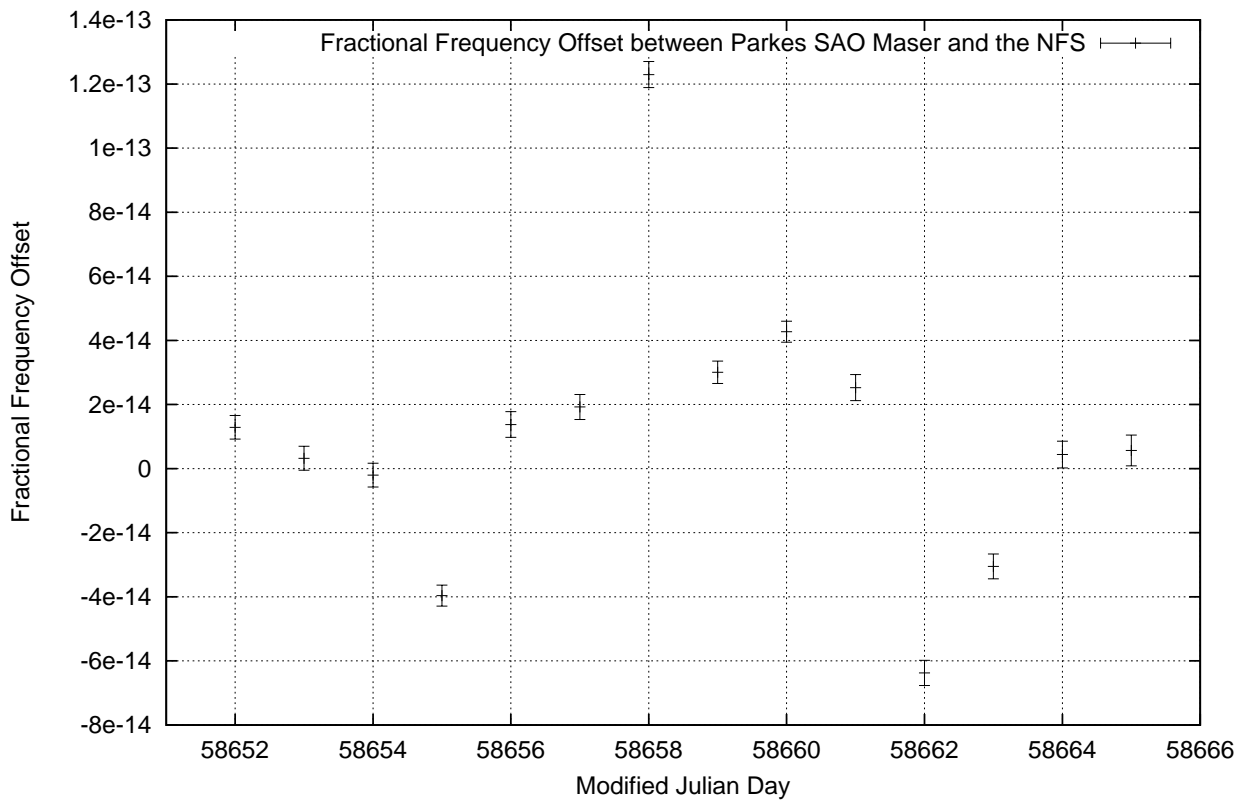

GPS Common-View Time-Transfer between ATNF Parkes and NMI Sydney

Tue Jul 02 22:26:13 2019

GPS Common-View Frequency Transfer between ATNF Parkes and NMI Sydney

Tue Jul 02 22:26:13 2019