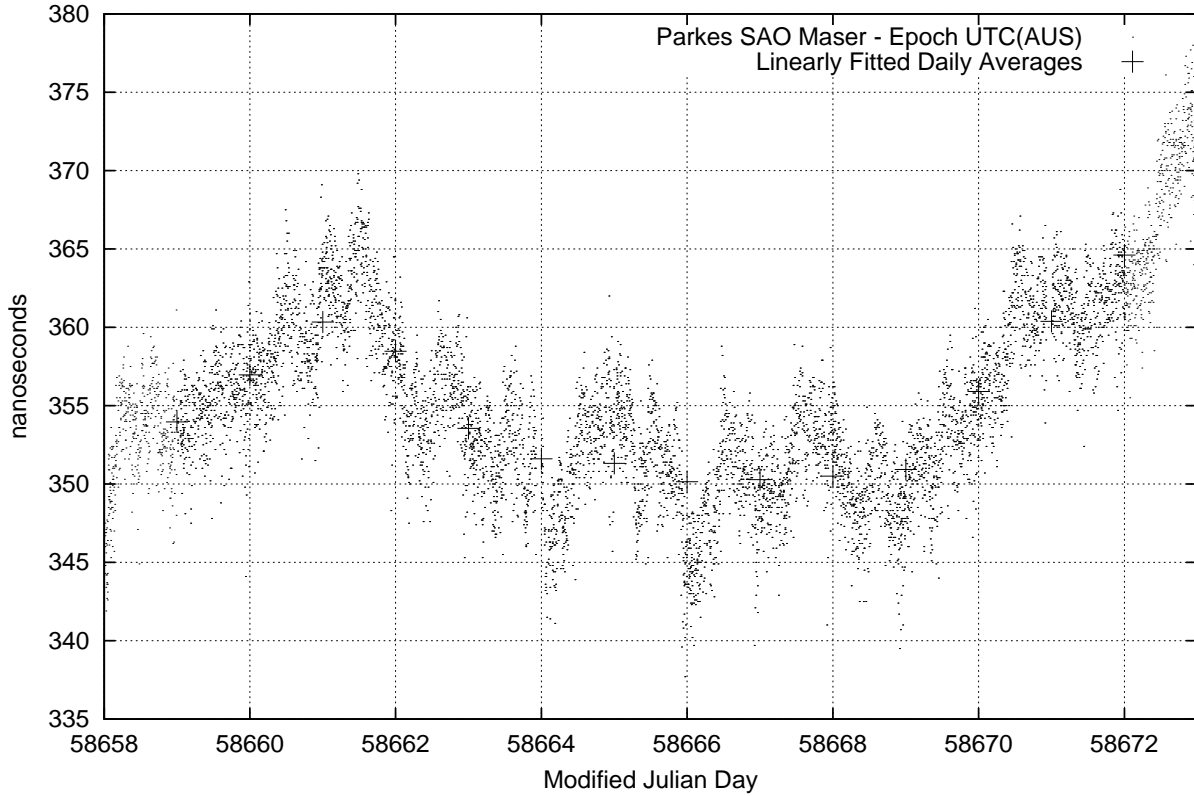

GPS Common-View Time-Transfer between ATNF Parkes and NMI Sydney

Tue Jul 09 22:26:14 2019

GPS Common-View Frequency Transfer between ATNF Parkes and NMI Sydney

Tue Jul 09 22:26:14 2019