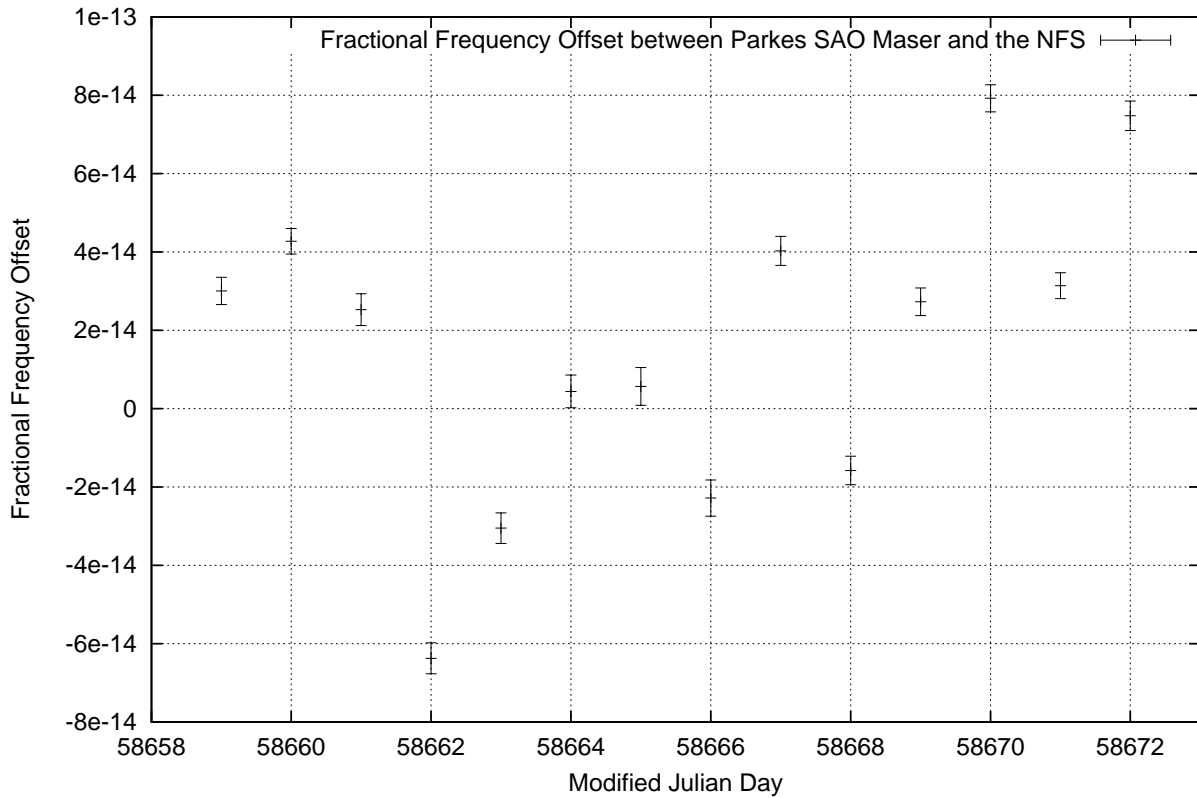

GPS Common-View Time-Transfer between ATNF Parkes and NMI Sydney

Tue Jul 09 22:26:14 2019

GPS Common-View Frequency Transfer between ATNF Parkes and NMI Sydney

Tue Jul 09 22:26:14 2019