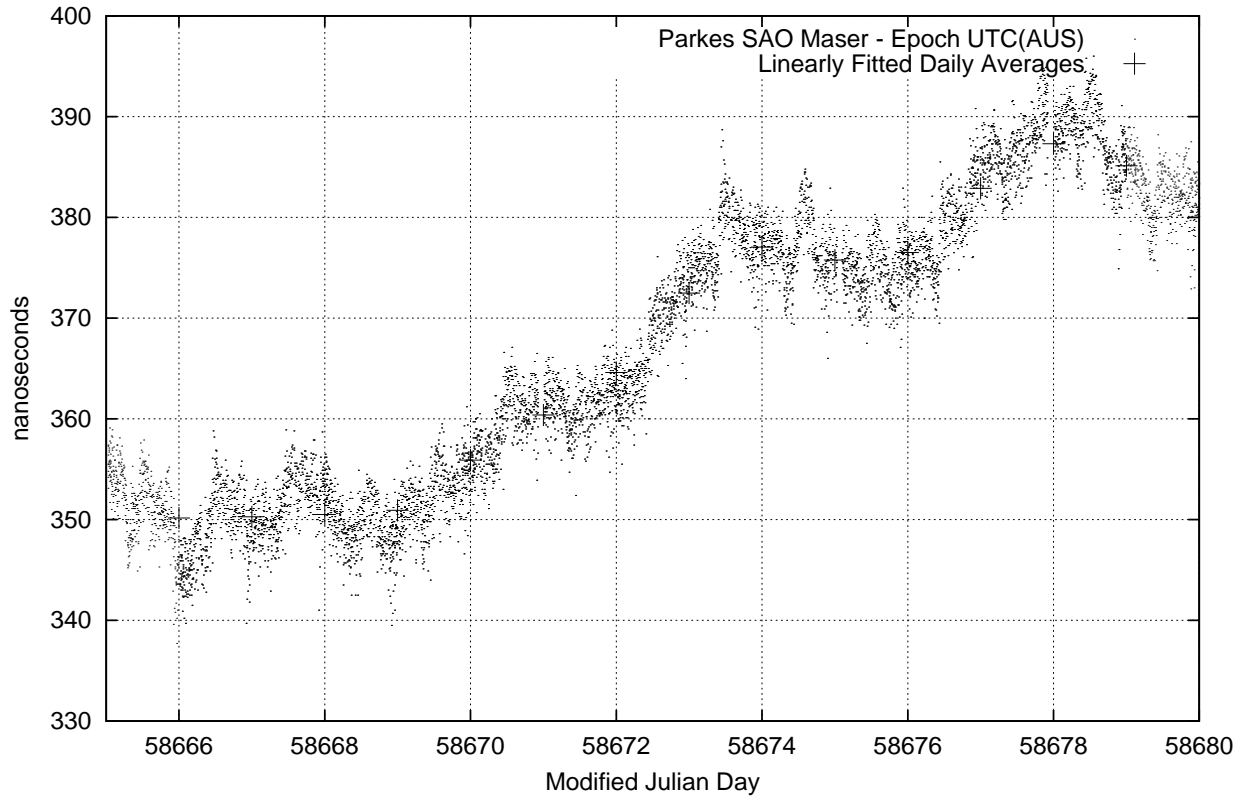

GPS Common-View Time-Transfer between ATNF Parkes and NMI Sydney

Tue Jul 16 22:26:14 2019

GPS Common-View Frequency Transfer between ATNF Parkes and NMI Sydney

Tue Jul 16 22:26:14 2019