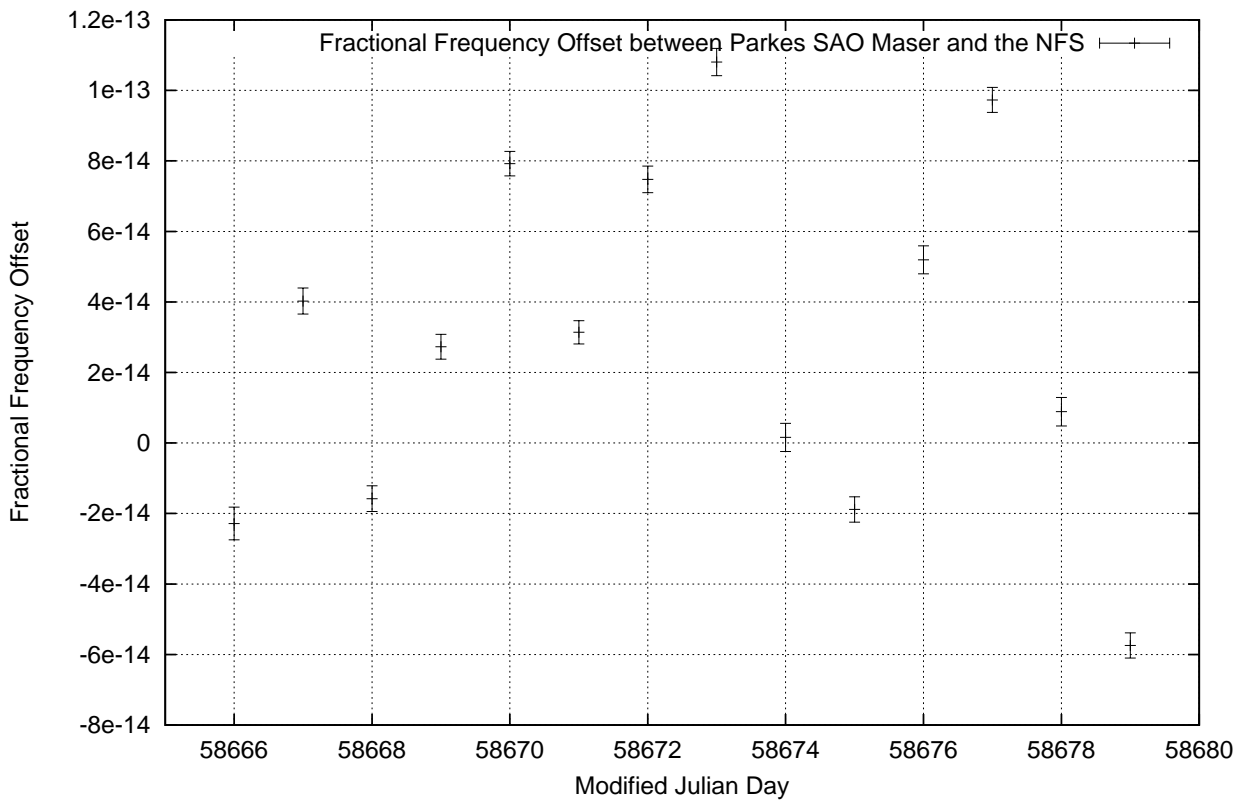

GPS Common-View Time-Transfer between ATNF Parkes and NMI Sydney

Tue Jul 16 22:26:14 2019

GPS Common-View Frequency Transfer between ATNF Parkes and NMI Sydney

Tue Jul 16 22:26:14 2019